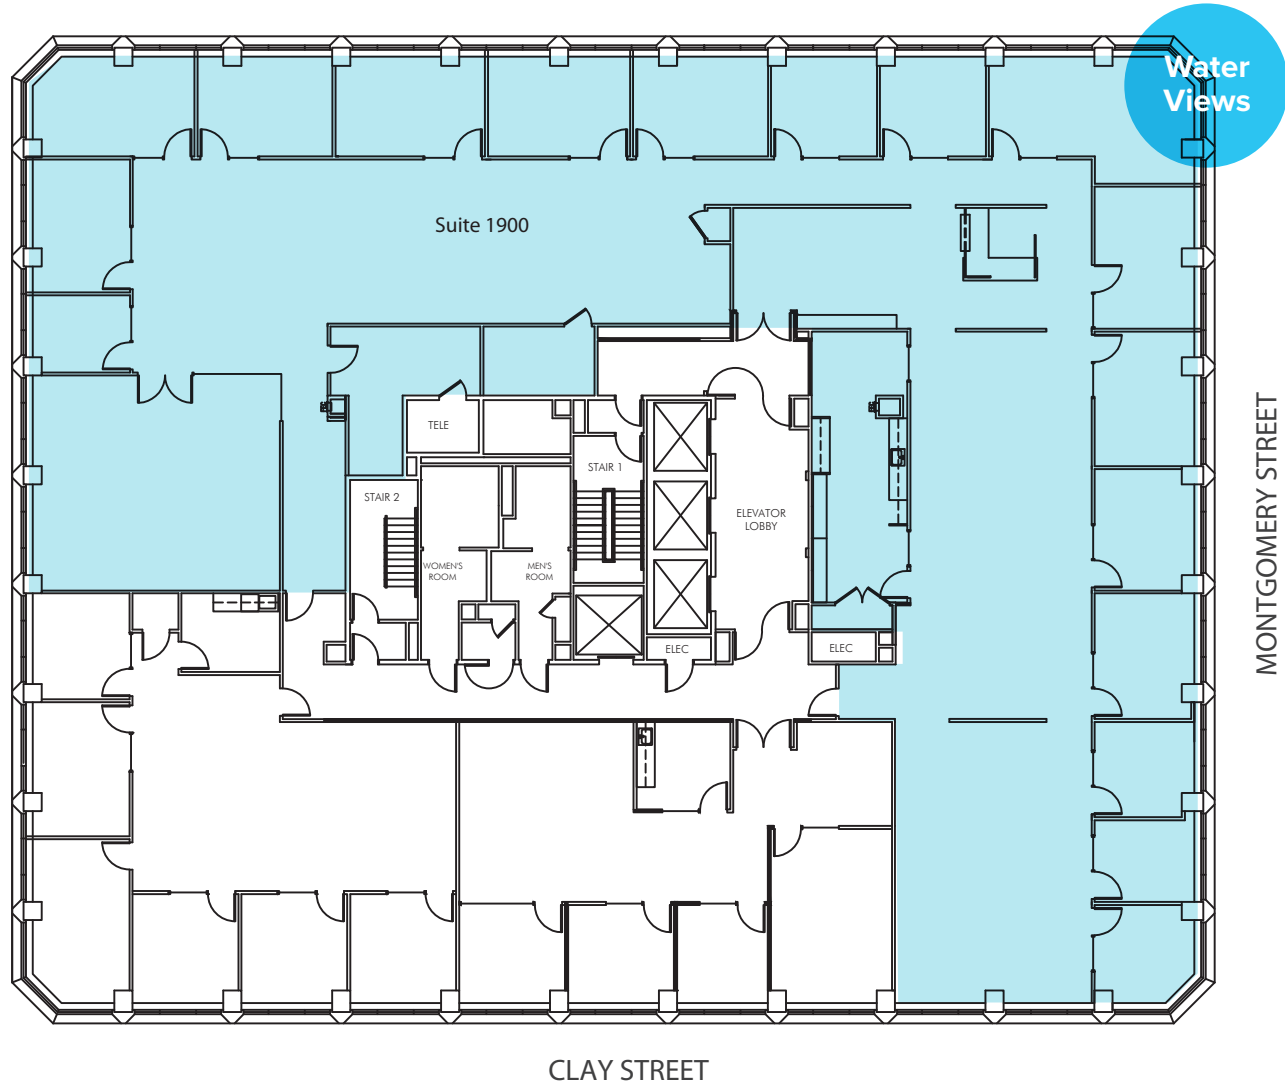

SUITE 1900 - 10,164 RSF

- 17 private offices
- Board room
- Kitchen/production room
- Reception
- North Waterfront views
- Available now

Kelly Glass
415.322.5062
kelly.glass@avisonyoung.com
RE Lic #01335179