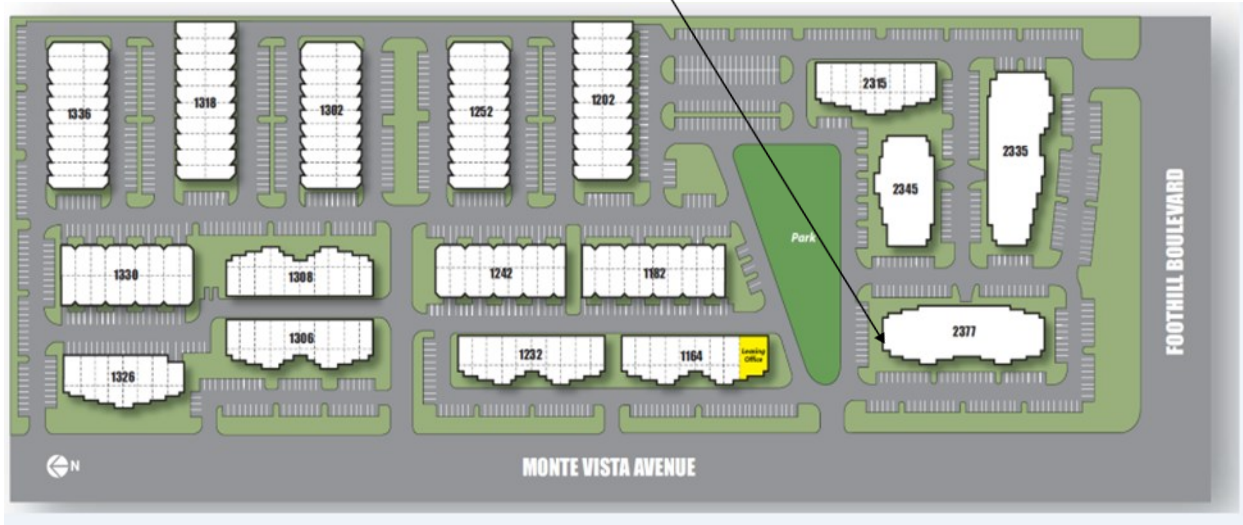

College Business Park

2377 W. Foothill Blvd., Suite 16, Upland, CA 91786

1,630 RSF (\$3,553.40 total per month—Full Service Gross)

Electricity and janitorial included.

909.949.2087

phana@ciprealstate.com