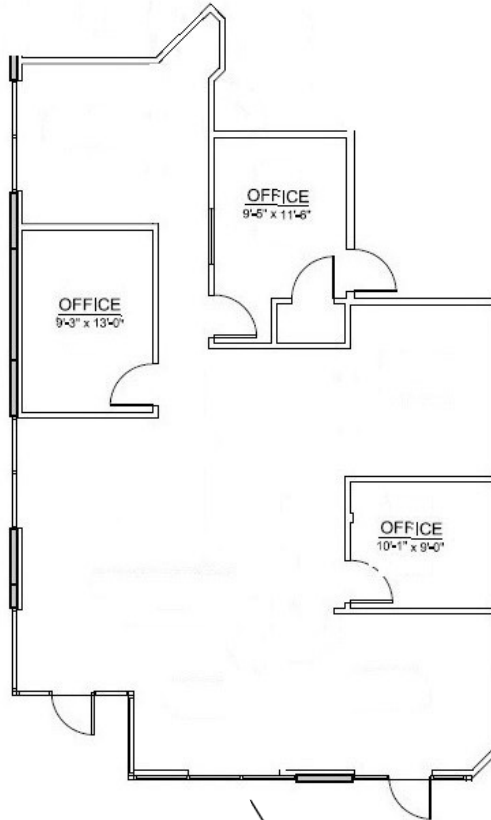

College Business Park

2377 W. Foothill Blvd., Suite 16, Upland, CA 91786

1,630 RSF (\$3,553.40 total per month—Full Service Gross)

Electricity and janitorial included.

909.949.2087

phana@ciprealstate.com