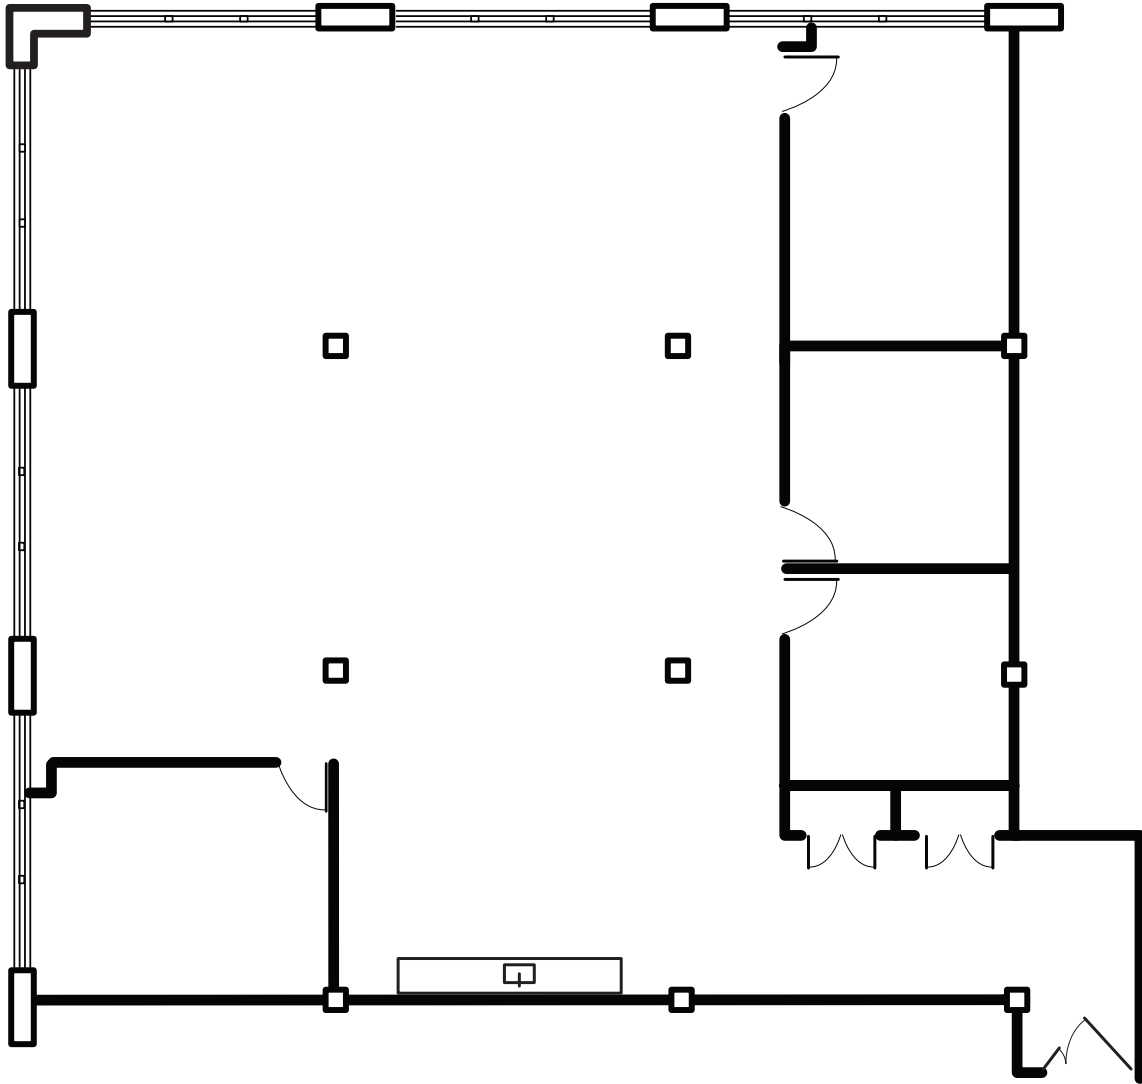

# 55 Washington Street

Space to Work

## Suite 722

Total Square Footage: 3,553 RSF