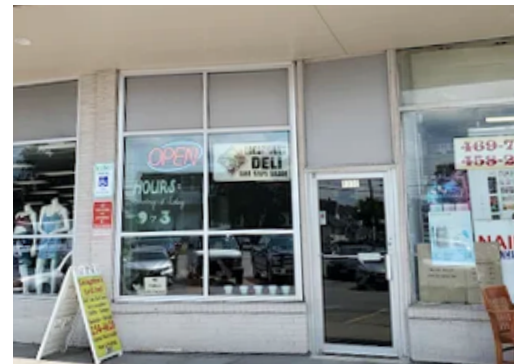

AVAILABLE SPACE

YOUR LOGO

ON NAILS SUPPLY

TING'S DINER

LOVE JEWELERS

RETAIL FOR LEASE

1,000 SF Available

**1356 Lyell Ave,
Rochester, NY 14606**

Lyell Shopping Center is a well-established neighborhood strip plaza located at the high-traffic intersection of Lyell Avenue and Mt. Read Boulevard, just west of the City of Rochester. This retail space was previously occupied by a deli and features a welcoming front seating area with a checkout counter, plus a kitchen located in the rear of the suite.

PROPERTY

highlights

- ✓ Ample Parking on Surface Lot
- ✓ Easy Access to I-490 and I-390
- ✓ High-Visibility Storefront on Lyell Ave
- ✓ Private Restrooms

WELCOMING SEATING AREA

CHECKOUT COUNTER

INVITING STOREFRONT