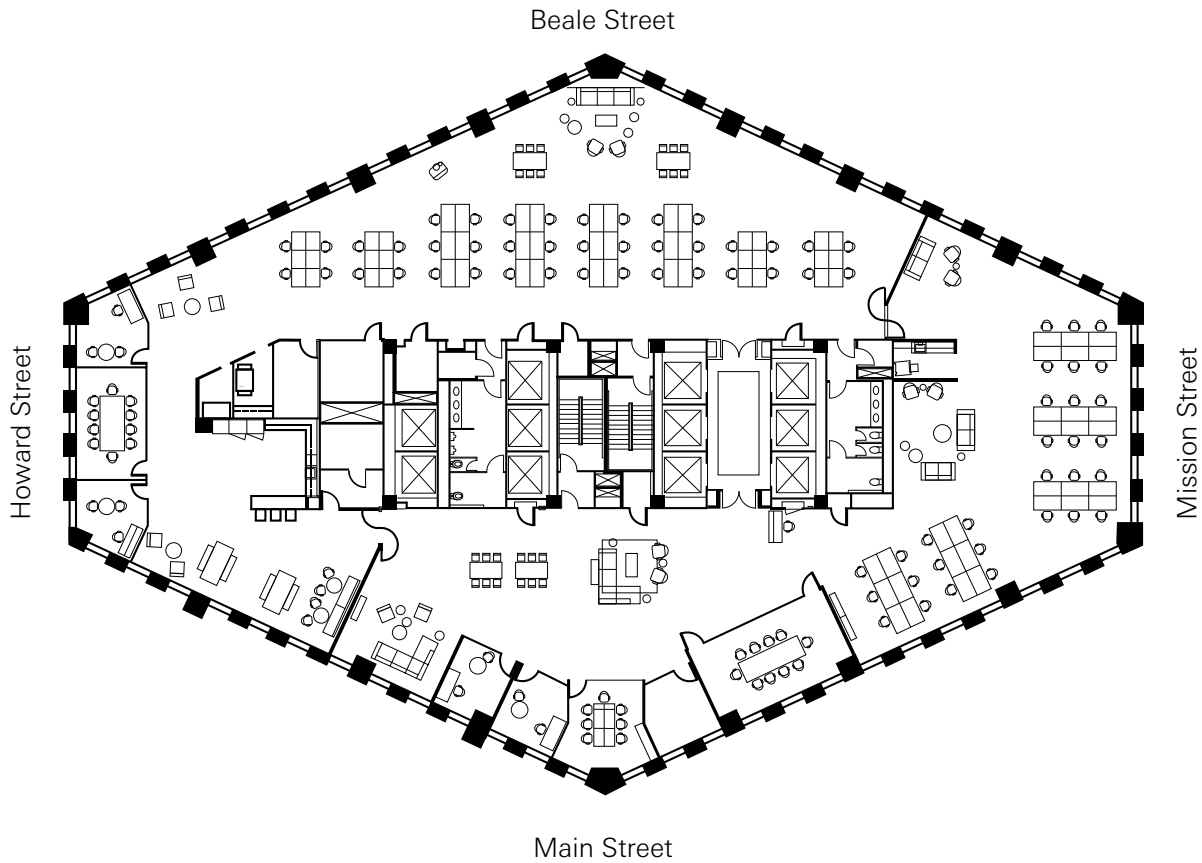

SUITE 1700

±17,259 RSF

201

MISSION

[Click Here for Virtual Tour](#)

Available Now

Salesforce Park Views

Kitchen/Break Area