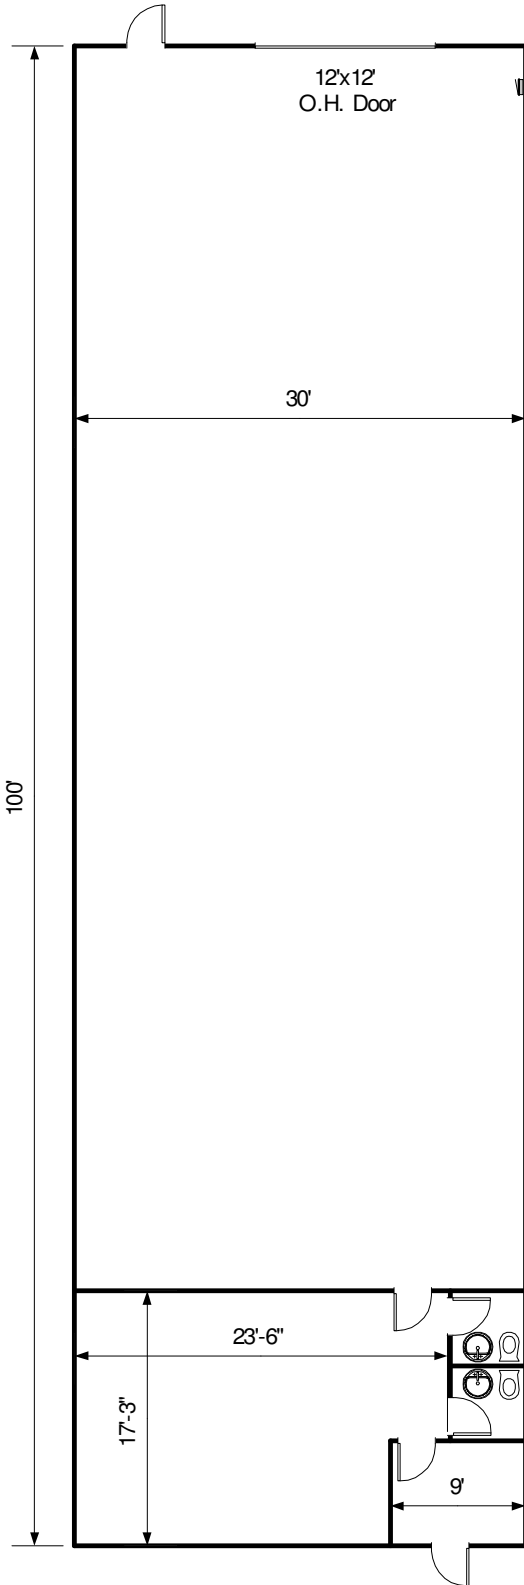

195 M Central Ave.

East Farmingdale 3000 sq.ft.

- 3000 sq.ft.
- 17% office
- 14' to underside of roof
- gas heat
- drive-in loading
- 200 amp electric service
- warehouse lighting
- sprinklered

For more information,
call Brent/Mako Real
Estate Group at 516-
420-0070 or fax 516-
420-0083.