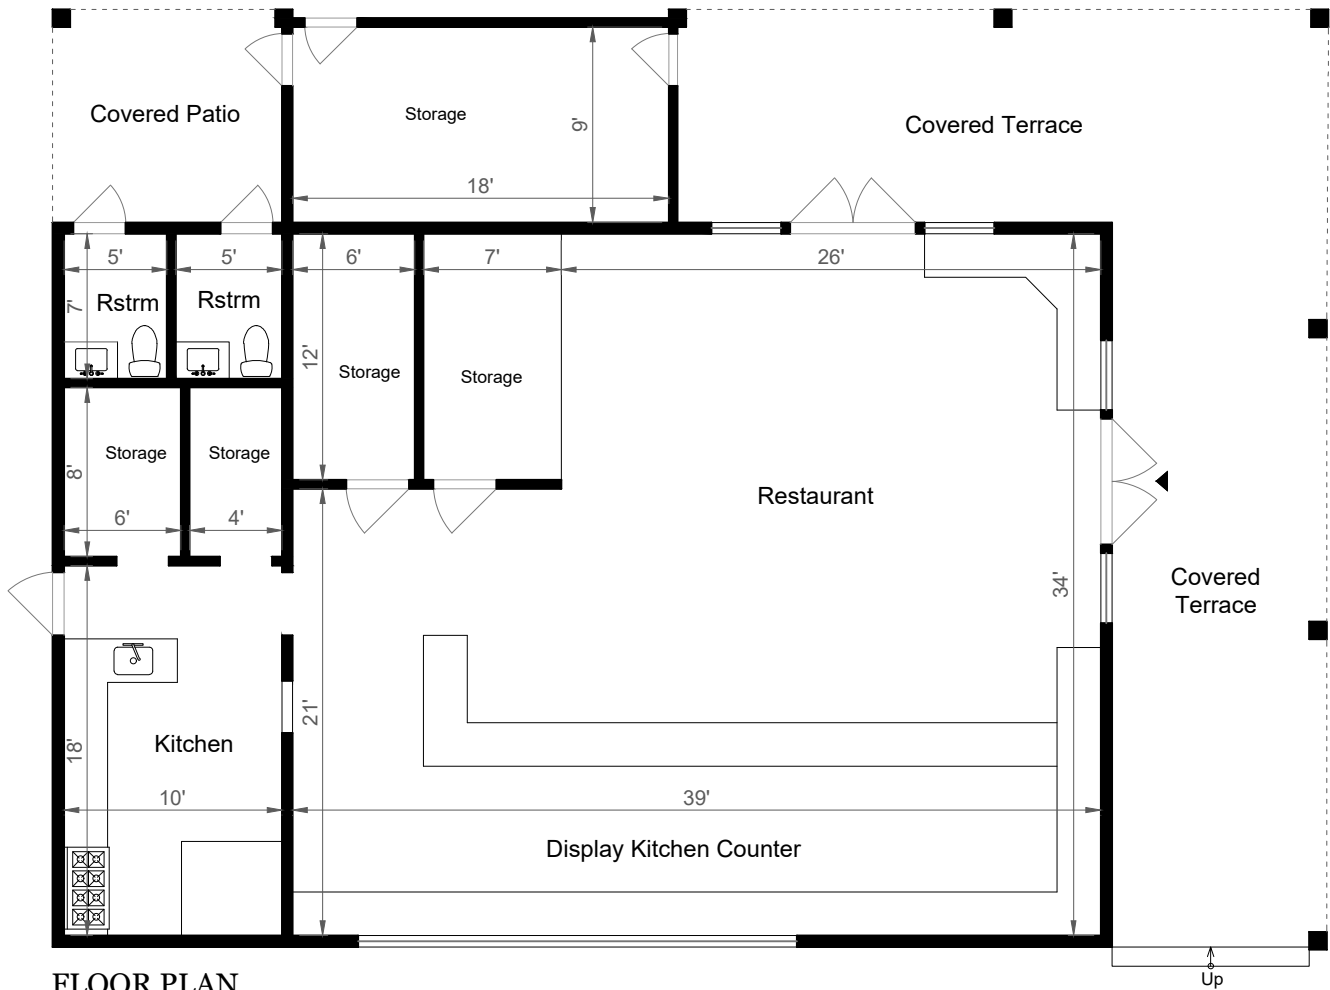

# 295 EAST MIDDLEFIELD ROAD

MOUNTAIN VIEW, CA 94043

FLOOR PLAN