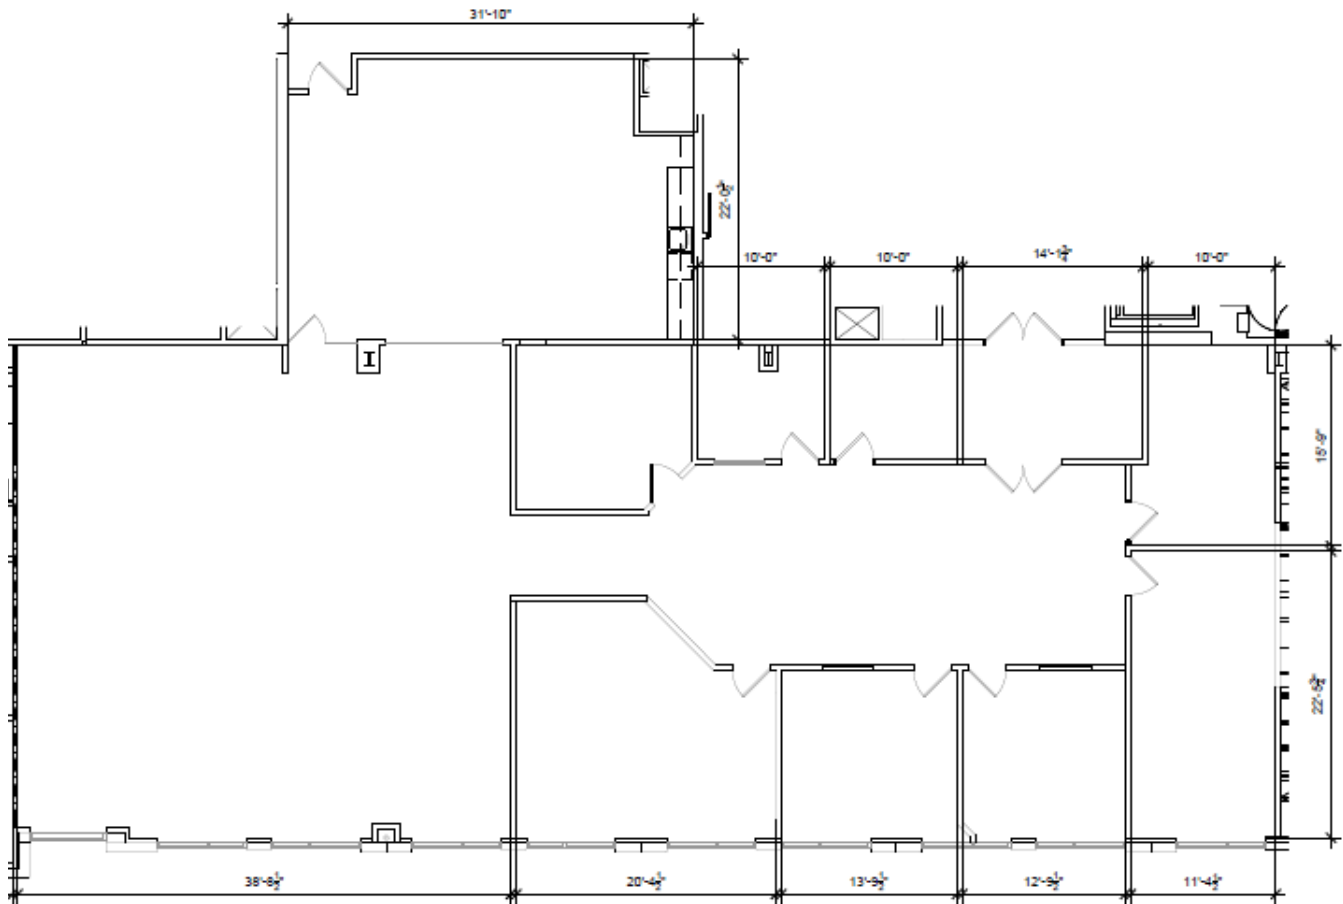

Boca Colonnade II

750 Park of Commerce Blvd
Boca Raton, FL 33487

Suite 310 | 5,416 SF

For more information please contact:

Kevin McCarthy
Senior Managing Director
kevin.mccarthy@jll.com
+1 561 292 2668

Kevin Probel
Senior Managing Director
kevin.probel@jll.com
+1 561 676 2131