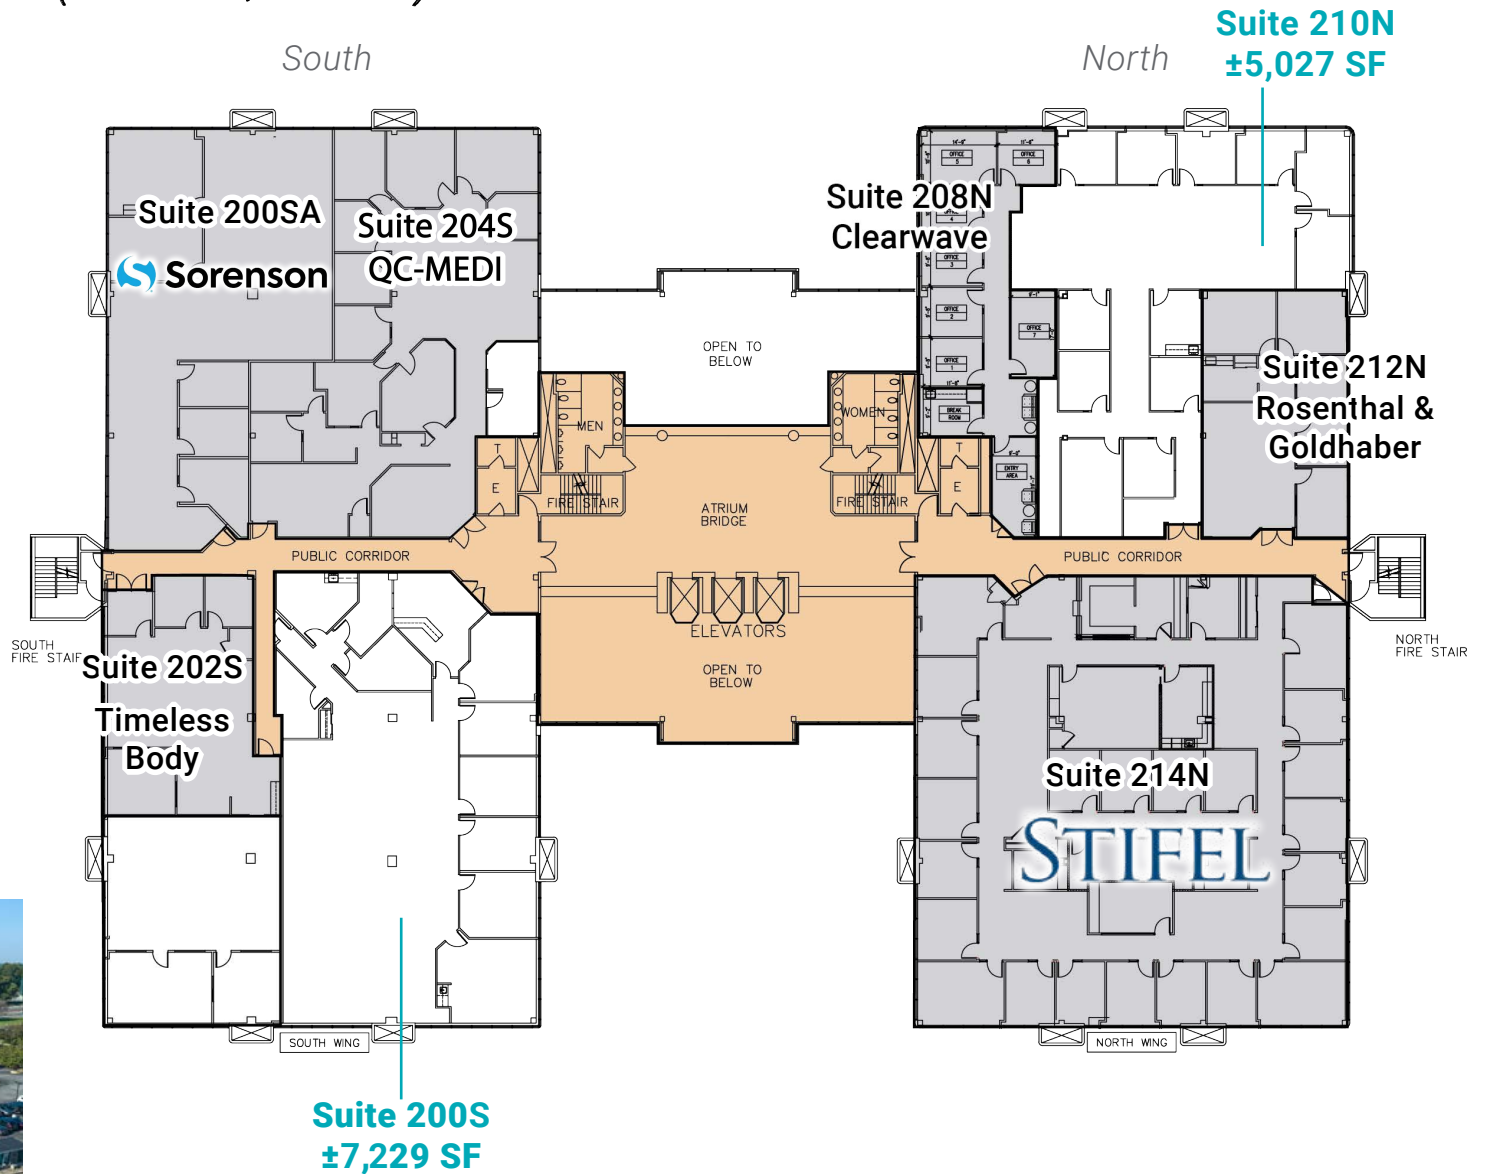

Building 1393 (2nd Floor)