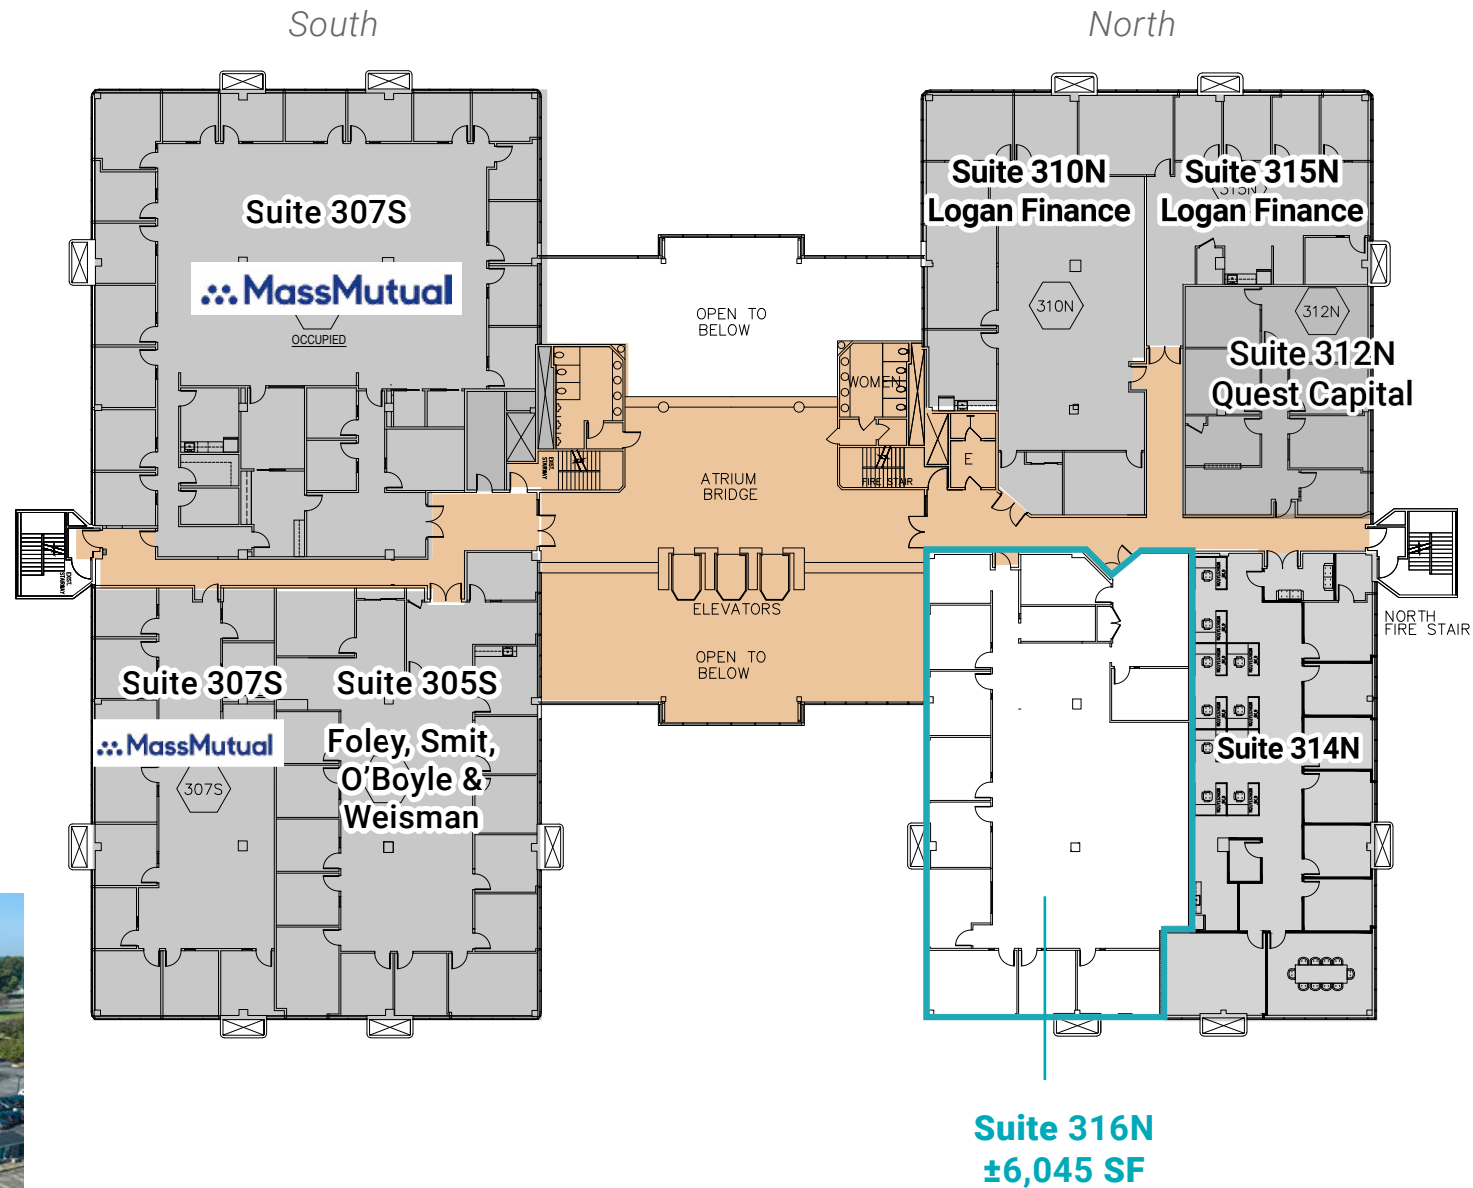

Building 1393 (3rd Floor)

Aaron Smiles | 631.599.3344 | aaron@cra-realty.com

This information has been obtained from sources believed reliable. We have not verified it and make no guarantee about it.