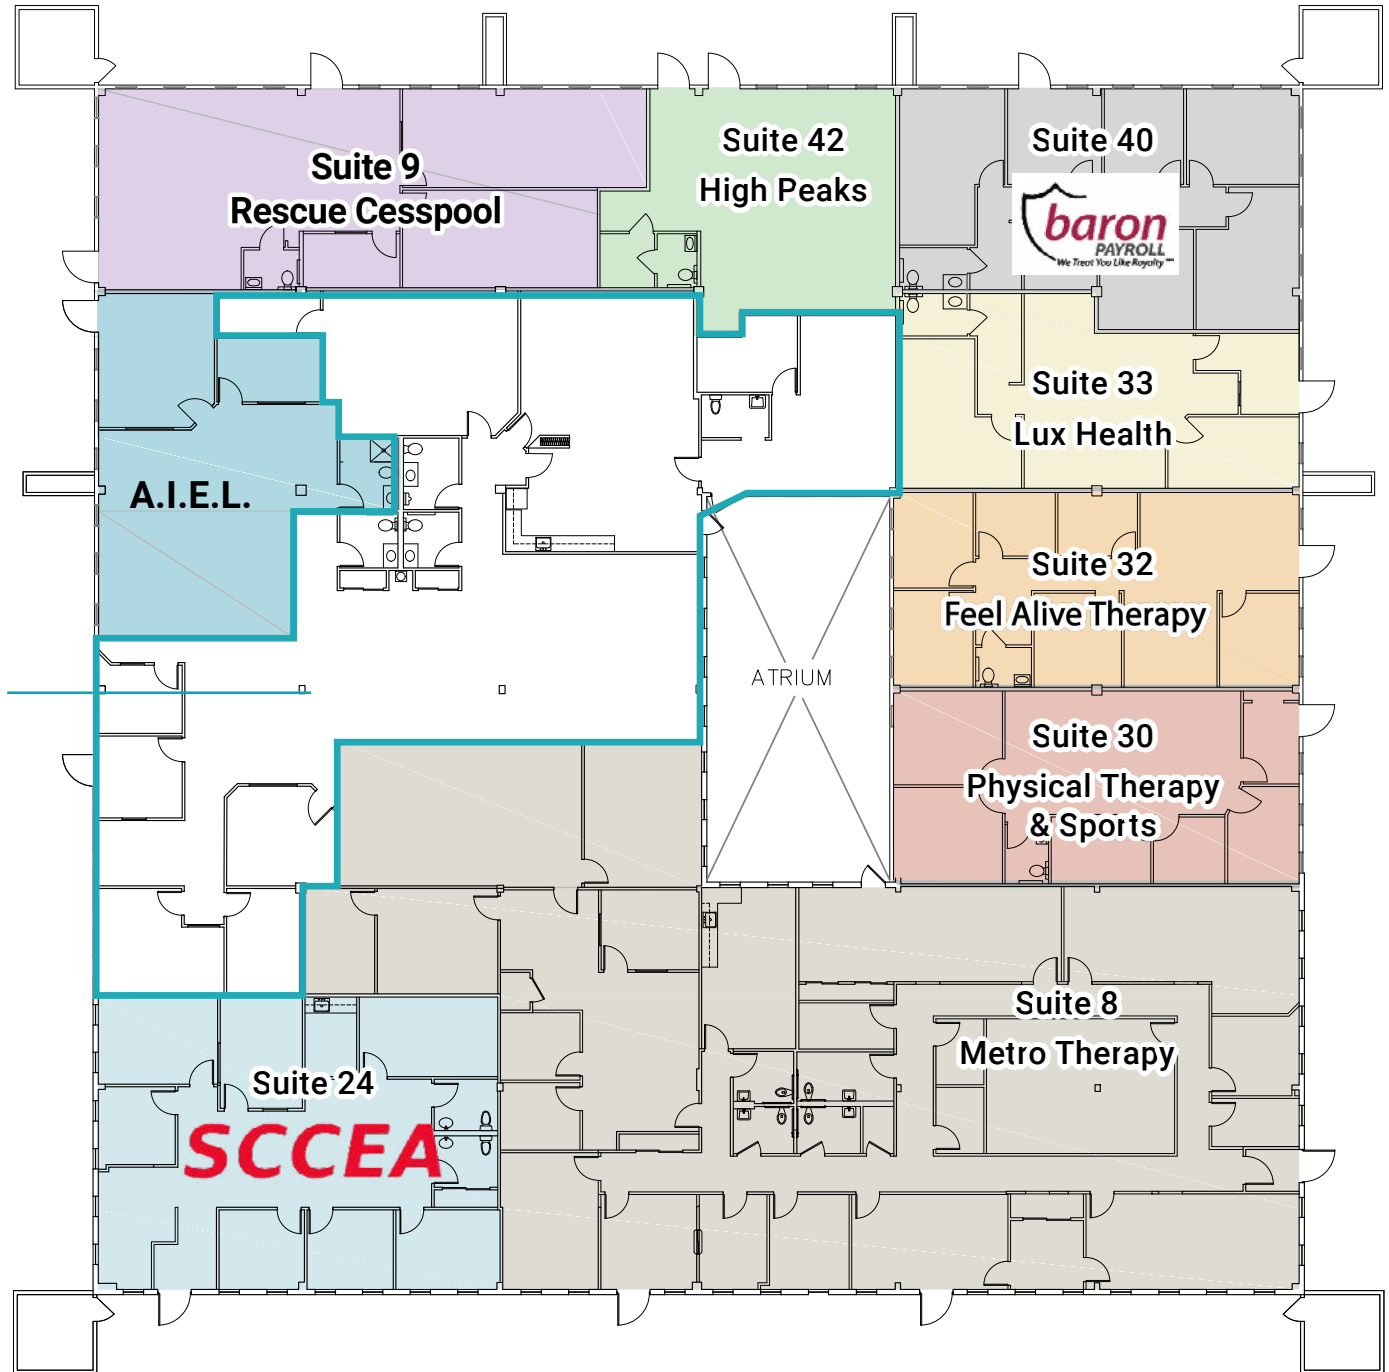

Building 1363