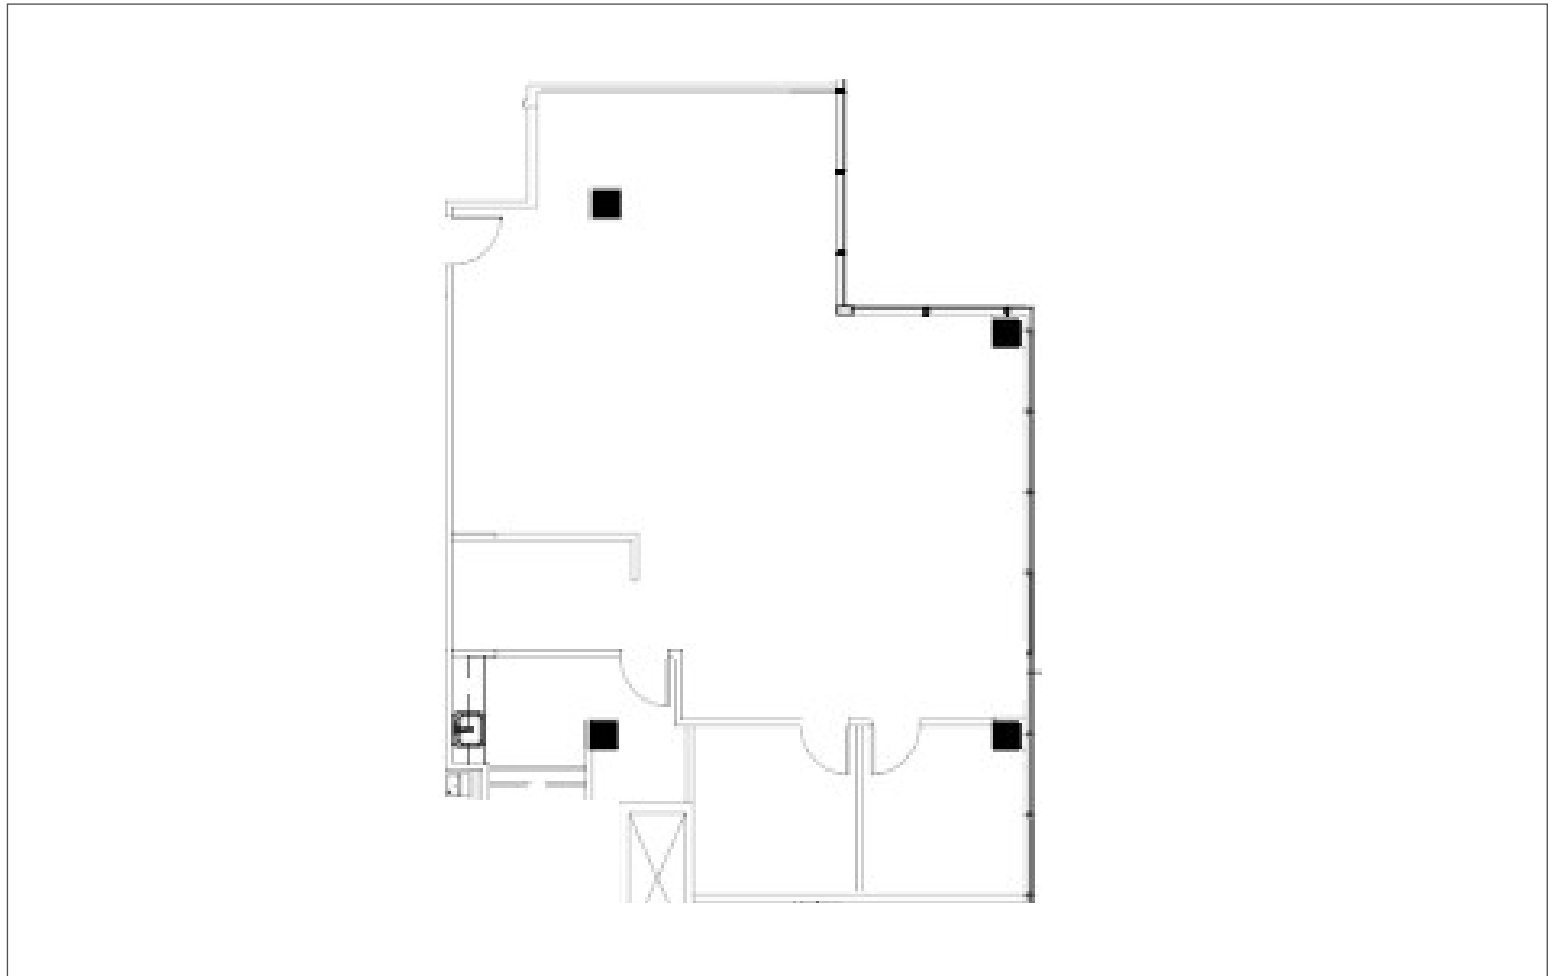

**SUITE 320- 1,788 SF**

**JOHN CRIDDLE**  
Exec Vice President  
+1 561 283 5776  
john.criddle@cbre.com

**JOE FREITAS**  
Senior Vice President  
+1 561 512 8844  
joe.freitas@cbre.com

**MAX PAWK**  
First Vice President  
+1 561 393 1670  
max.pawk@cbre.com