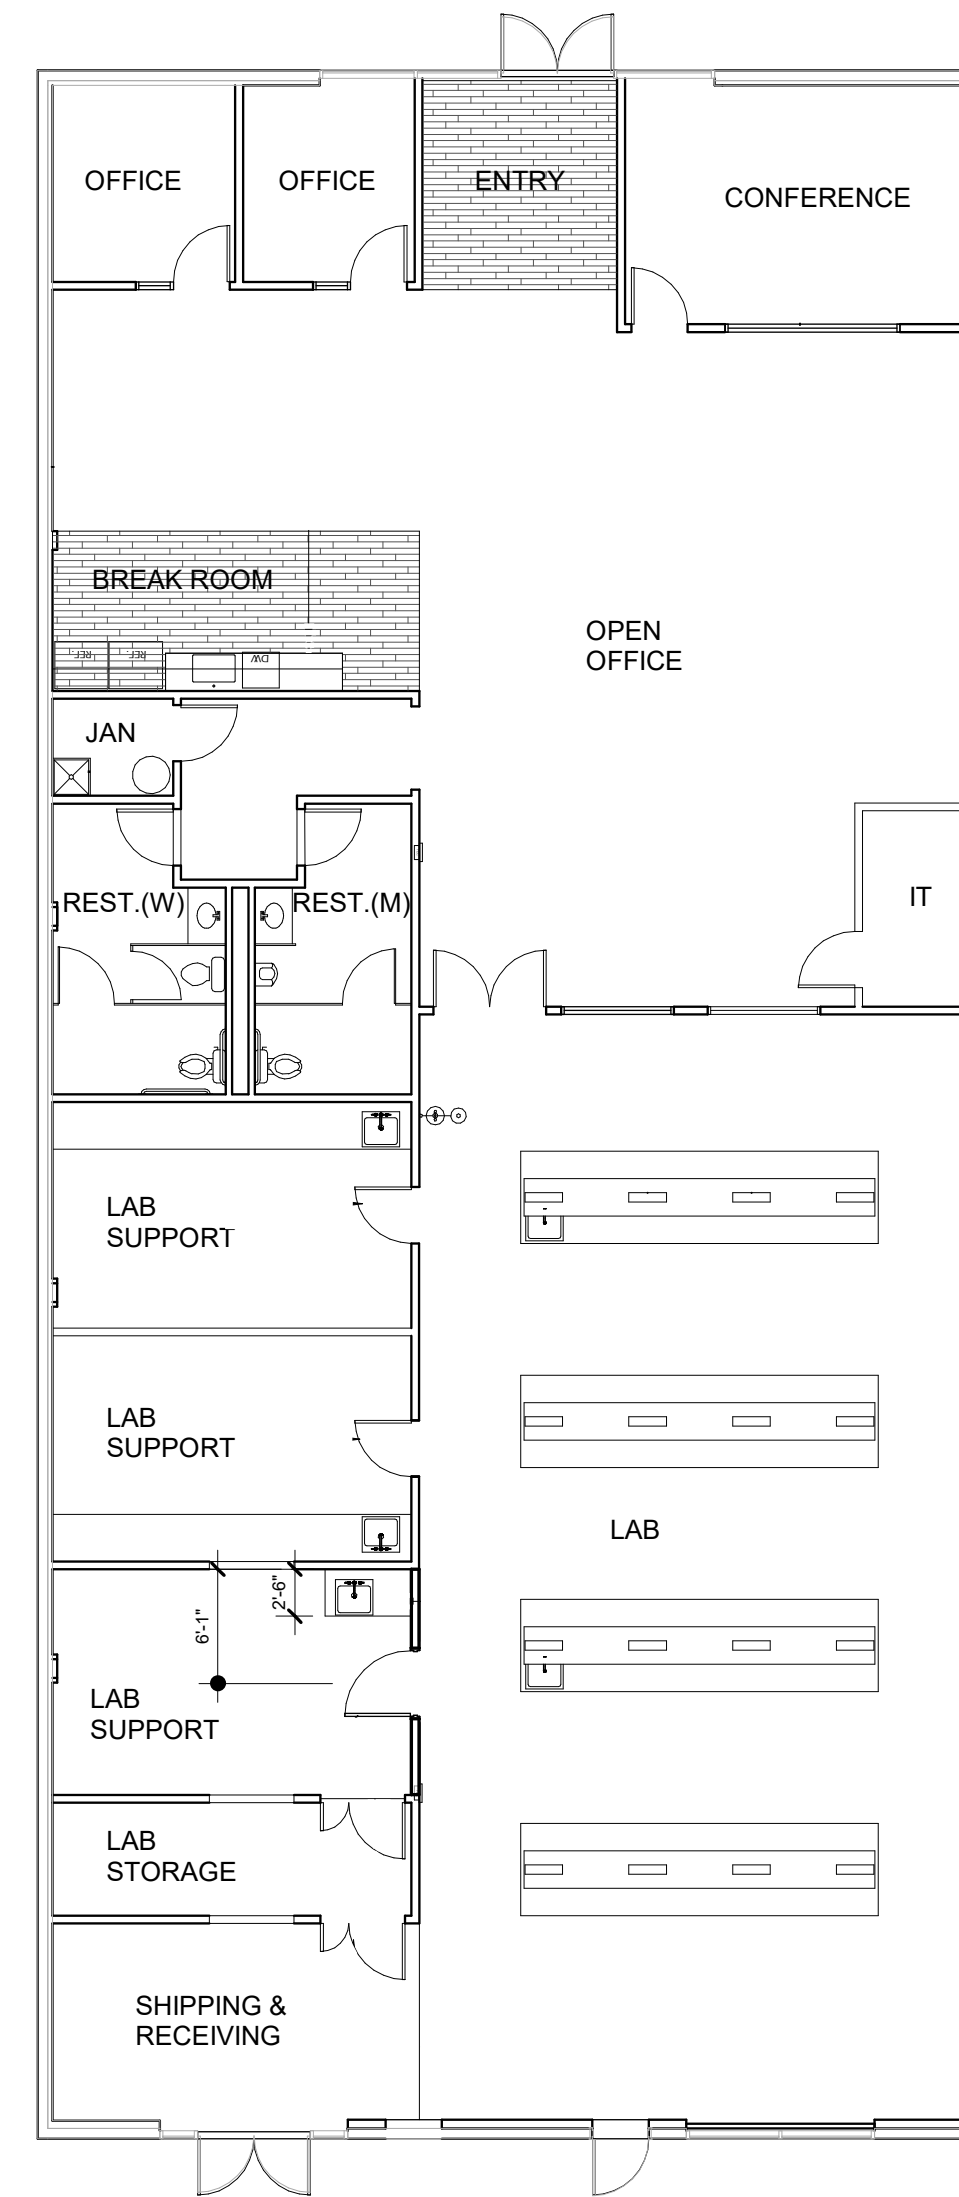

5,541 RSF

* AMENITIES

THE PATIO. THE PULSE.

Everything at SOVA orbits The Patio.
Coffee to start the day. A gym to reset it.
Tacos when you've earned them. A brewery
when you really have.

It's outdoors, it's central, and it's surrounded
by the kind of amenities that make people
actually want to come in.