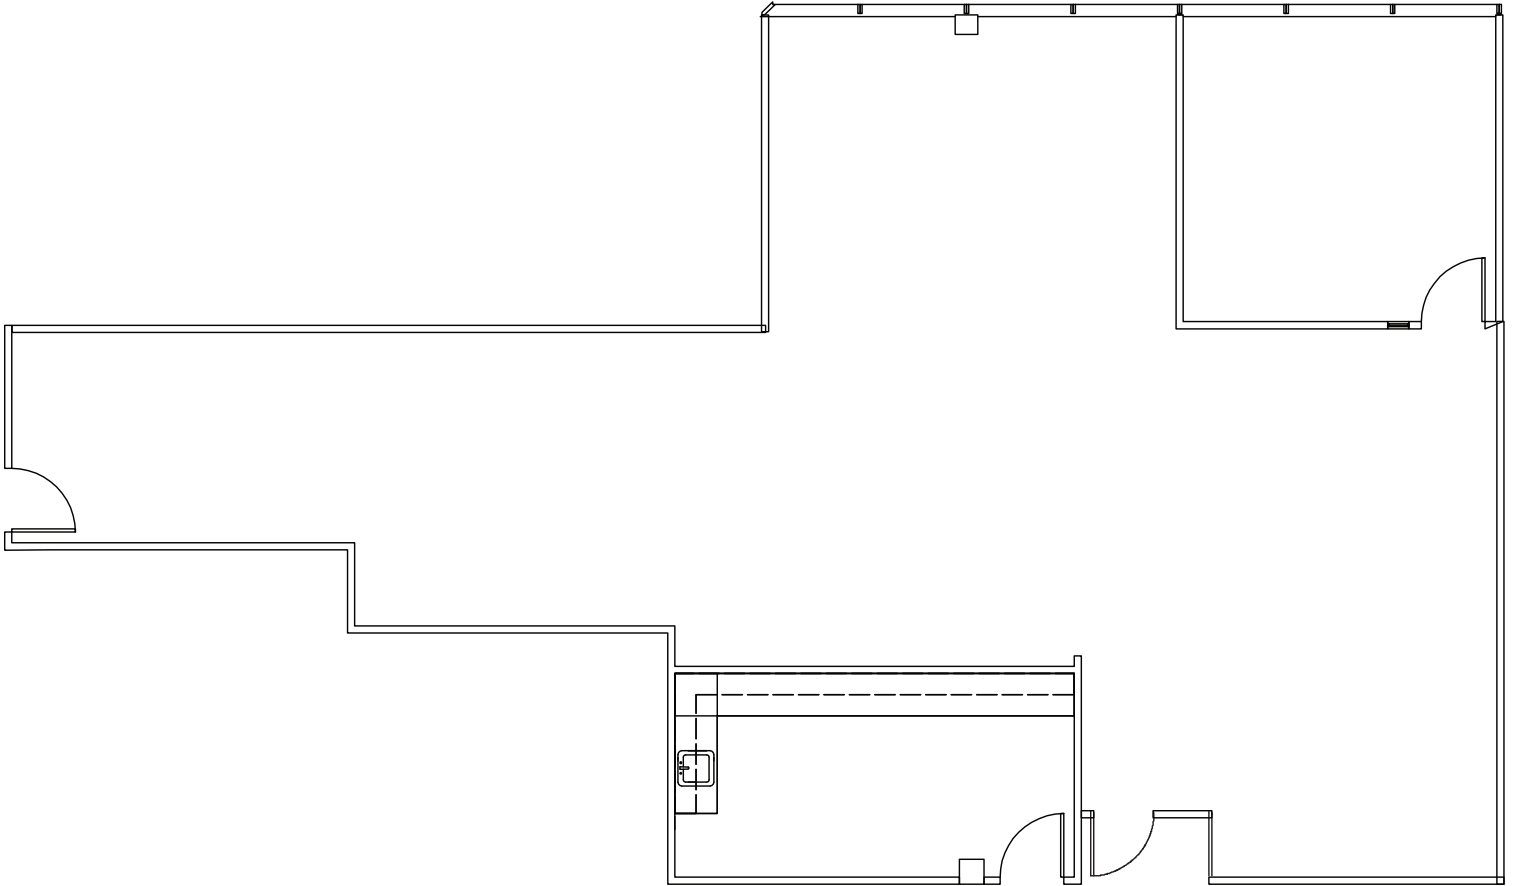

Signature Workspace - Northdale

3903 Northdale Blvd
Tampa, FL 33624

Suite Sheet

Suite 275W - 2,318 SF

West Building

Contact Us

Roxanne Kempf

Senior Vice President