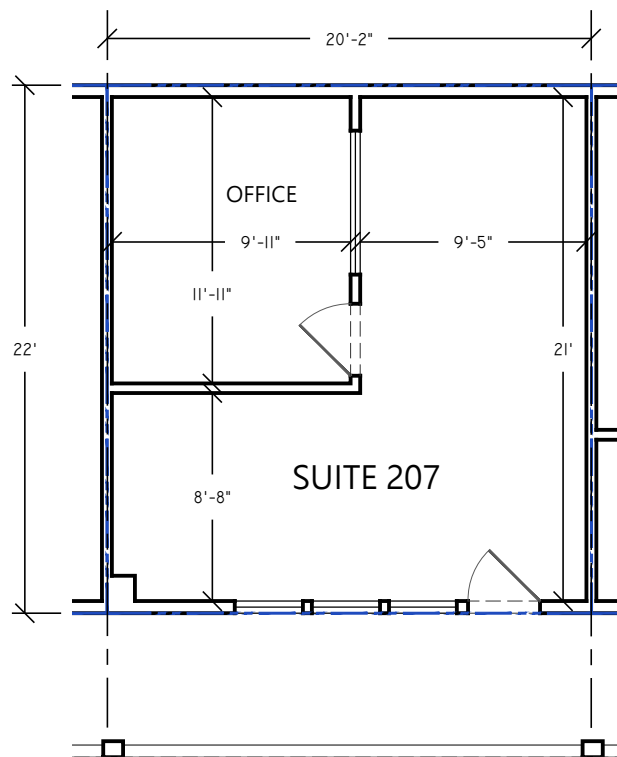

3148 EL CAMINO REAL

SANTA CLARA, CA 95051

STE 207

444 SQFT

AX-16

THIS DRAWING IS A RECORD OF REAL PROPERTY THAT IS GENERALLY ACCEPTED TO BE SUITABLE FOR USE IN PLANNING, DESIGN, LEASE, AND GENERAL ASSET MANAGEMENT. IT SHOULD NOT BE USED TO DETERMINE EXACT MEASUREMENTS OF SPACES OR ARTIFACTS FOUND HEREIN FOR ANY PURPOSE.

EXTERIOR ELEMENTS HAVE BEEN MEASURED AND DRAFTED FOR REFERENCE ONLY - THIS IS NOT A SURVEY.

REF: 3148SF-1_SantaClara_OFC
REV: 0

DRAWN BY: CS
AUDITED BY: TL

FIELD MEASURE:
2/03/2025

SCALE:
1/8"=1'-0"

**ASBUILT
SERVICES**