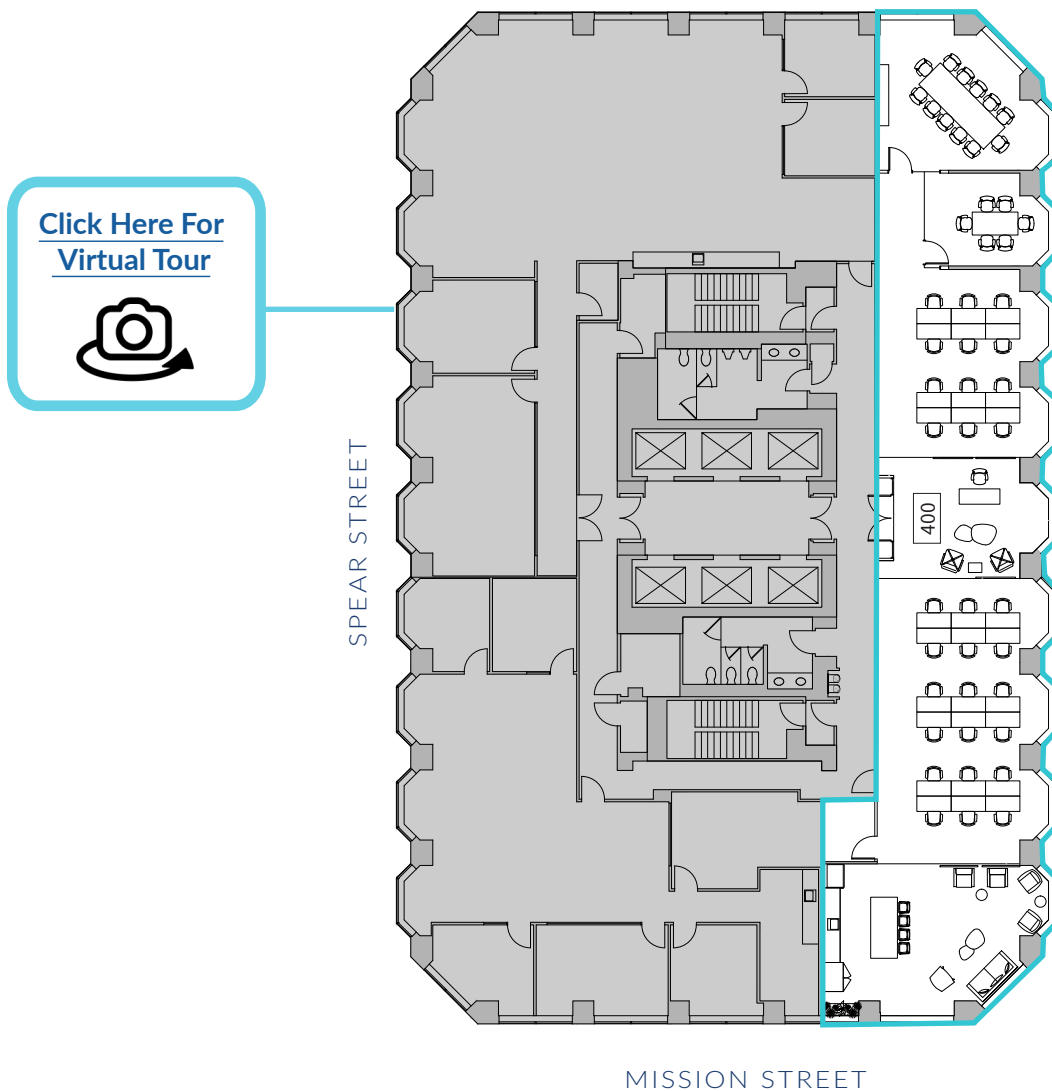

101 MISSION

SUITE 400 - 4,044 RSF AVAILABLE NOW

- Creative Suite
- Fully Furnished
- Exposed Ceiling Throughout
- Primarily Open Plan
- 1 Large Conference Room
- 1 Medium Conference Room
- Kitchen
- Storage
- Room for 30 30" x 60" Work Stations