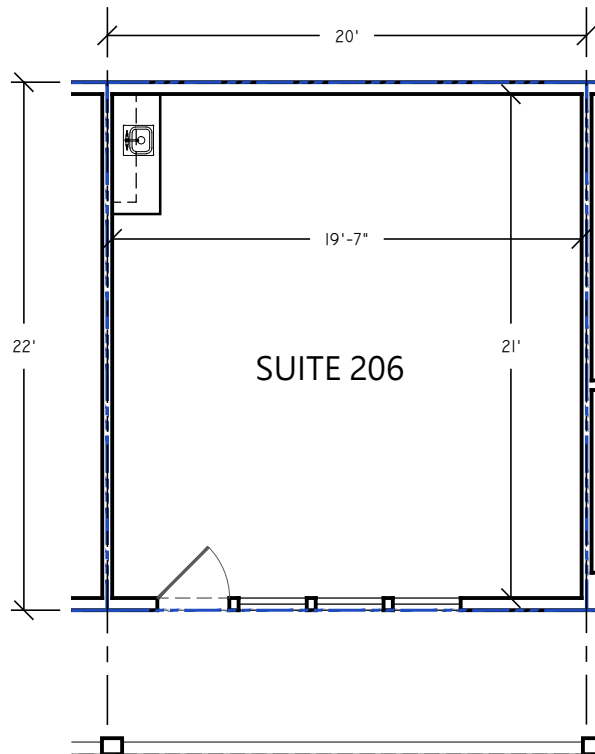

3148 EL CAMINO REAL

SANTA CLARA, CA 95051

STE 206

439 SQFT

AX-15

THIS DRAWING IS A RECORD OF REAL PROPERTY THAT IS GENERALLY ACCEPTED TO BE SUITABLE FOR USE IN PLANNING, DESIGN, LEASE, AND GENERAL ASSET MANAGEMENT. IT SHOULD NOT BE USED TO DETERMINE EXACT MEASUREMENTS OF SPACES OR ARTIFACTS FOUND HEREIN FOR ANY PURPOSE.

EXTERIOR ELEMENTS HAVE BEEN MEASURED AND DRAFTED FOR REFERENCE ONLY - THIS IS NOT A SURVEY.

REF: 3148SF-1\_SantaClara\_OFC  
REV: 0

DRAWN BY: CS  
AUDITED BY: TL

FIELD MEASURE:  
2/03/2025

SCALE:  
1/8"=1'-0"