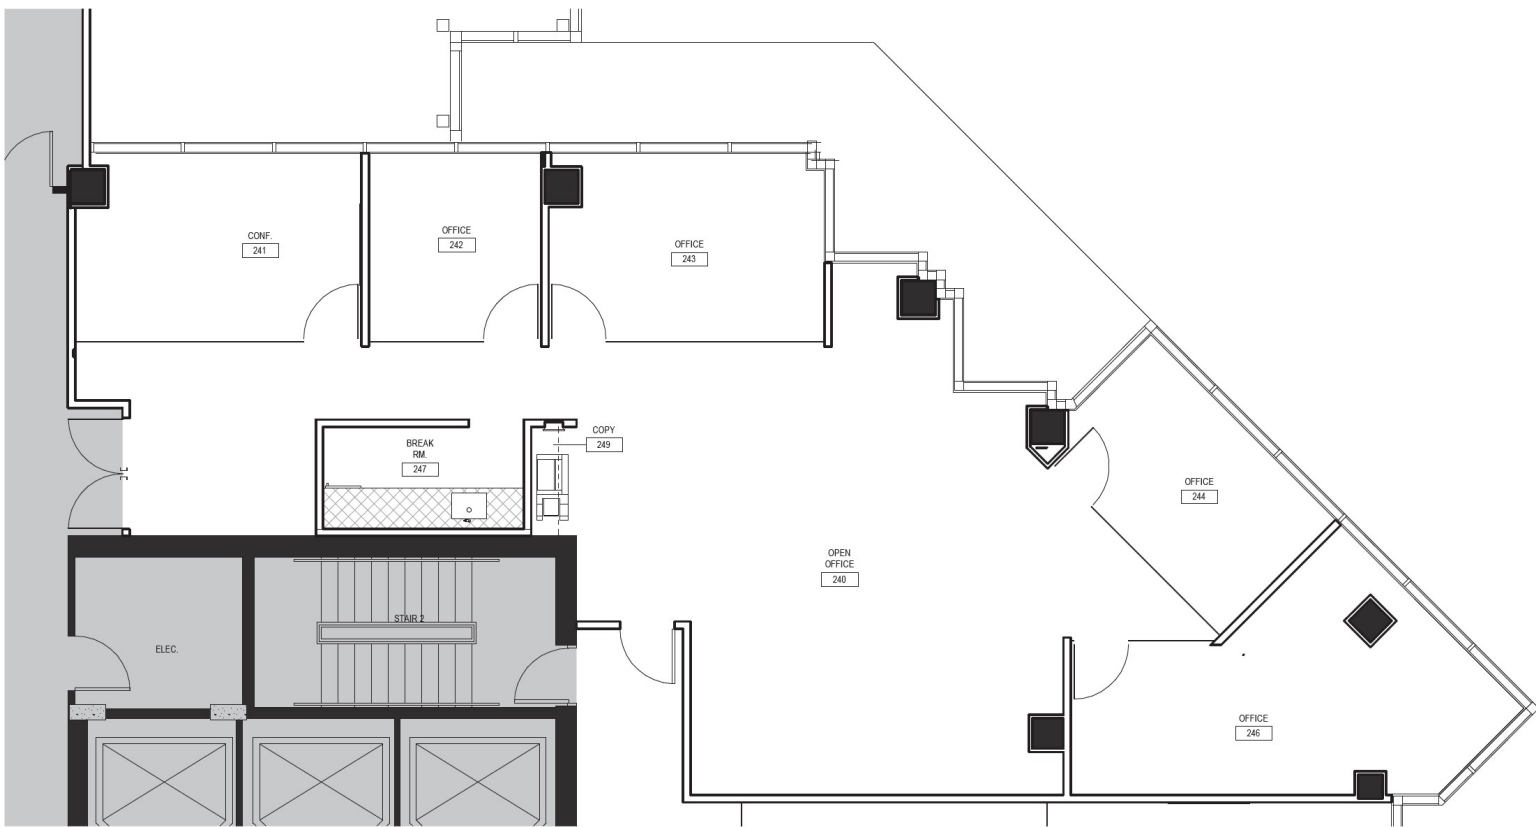

Suite 240 | 2,140 RSF

For More Information

Kevin Probel
Senior Managing Director
+1 561 676 2131
kevin.probel@jll.com

Kevin McCarthy
Senior Managing Director
+1 561 292 2668
kevin.mccarthy@jll.com