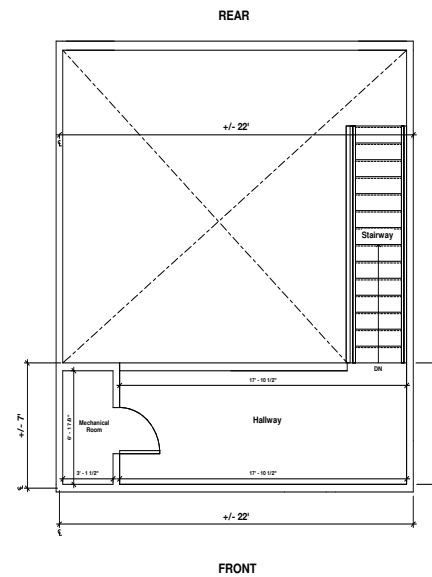

Suite 201

939 RSF

1413 S. Howard Avenue,
Tampa, FL 33606

*Mezzanine accessed via stairs
within the Premises

Suite 201 - 939 RSF

Contact:

Kristin Kenney
Vice President
813 273 8483
kristin.kenney@cbre.com