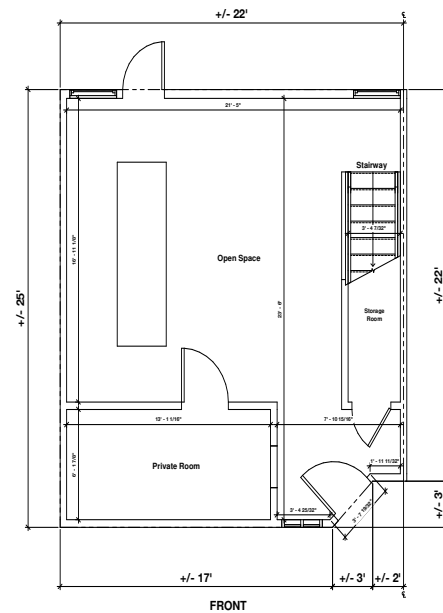

Suite 201

939 RSF

1413 S. Howard Avenue,
Tampa, FL 33606

*Mezzanine accessed via stairs
within the Premises

Suite 201 - 939 RSF

Contact:

Kristin Kenney
Vice President
813 273 8483
kristin.kenney@cbre.com