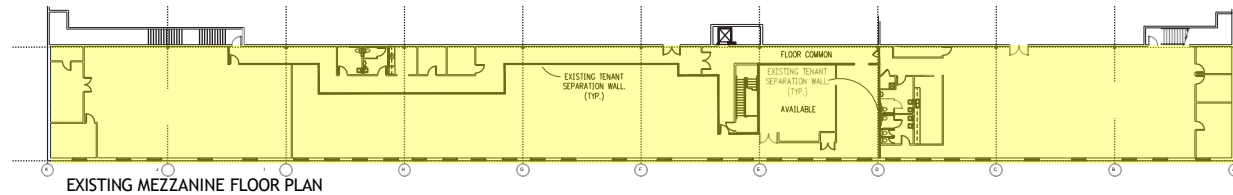

Suite 200: 31,734 square feet

- 25' clear
- 40' x 42' column spacing
- Five (5) 8'x10' dock doors
- One (1) ramped dock door
- Heated warehouse space
- 5,100 SF of office space

Suite 300: 21,996 square feet

- 25' clear
- 40' x 42' column spacing
- One (1) 14' x 13' drive in door;
- Heated warehouse space
- 5,100 SF of office space