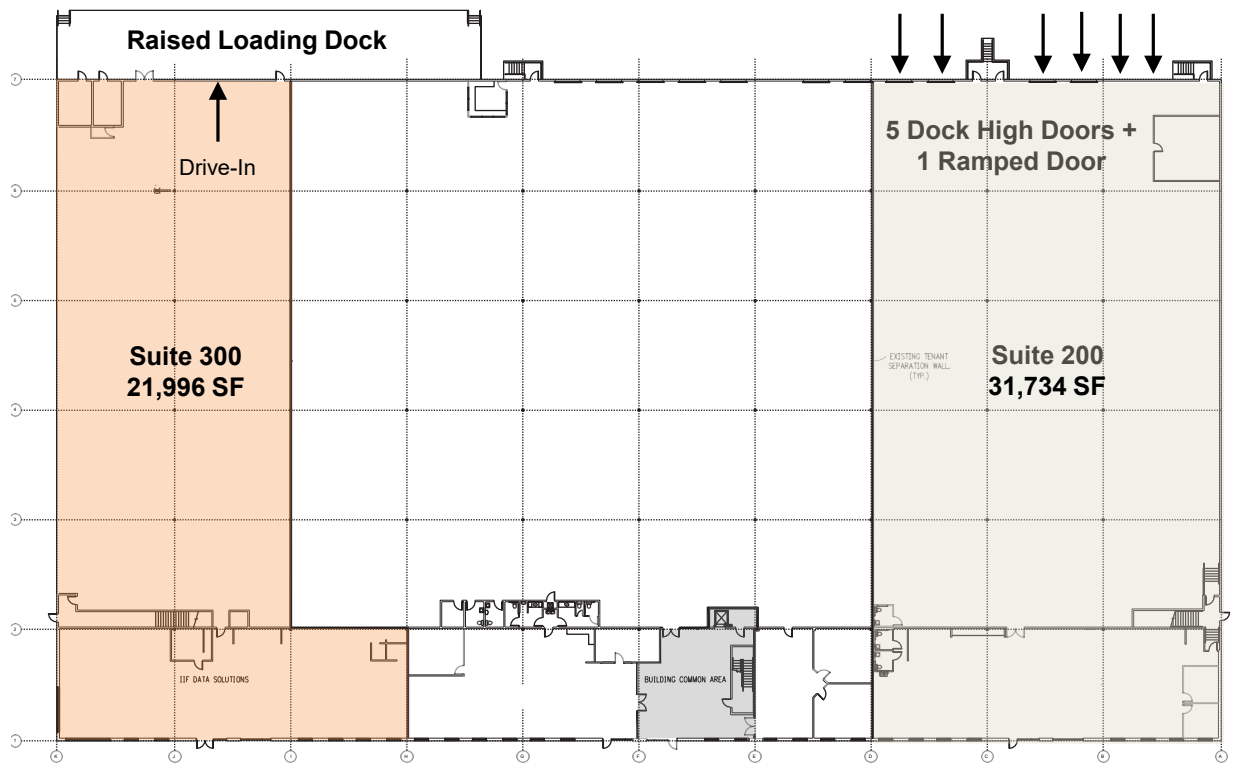

7000 GATEWAY COURT MANASSAS, VA

AVAILABLE FOR LEASE
UP TO **69,501 SF**

CONTACT

TONY EWING

+1 (445) 220 9334 | tony.ewing@eqtexeter.com

7000 GATEWAY COURT

MANASSAS, VA

Second Floor Office Space: Up to 15,771 SF

Suite 200: 31,734 square feet

- 25' clear
- 40' x 42' column spacing
- Five (5) 8'x10' dock doors
- One (1) ramped dock door
- Heated warehouse space
- 5,100 SF of office space

Suite 300: 21,996 square feet

- 25' clear
- 40' x 42' column spacing
- One (1) 14' x 13' drive in door;
- Heated warehouse space
- 5,100 SF of office space