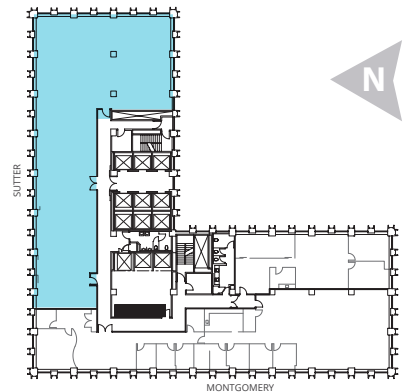

SUITE 1950

6,360 rsf | available now

44
MONTGOMERY

- Shell space available for TI

Kelly Glass
415 322 5062
kelly.glass@avisonyoung.com
Re Lic: 01335179

Colton Hanley
415 301 3181
colton.hanley@avisonyoung.com
Re Lic: 02089768