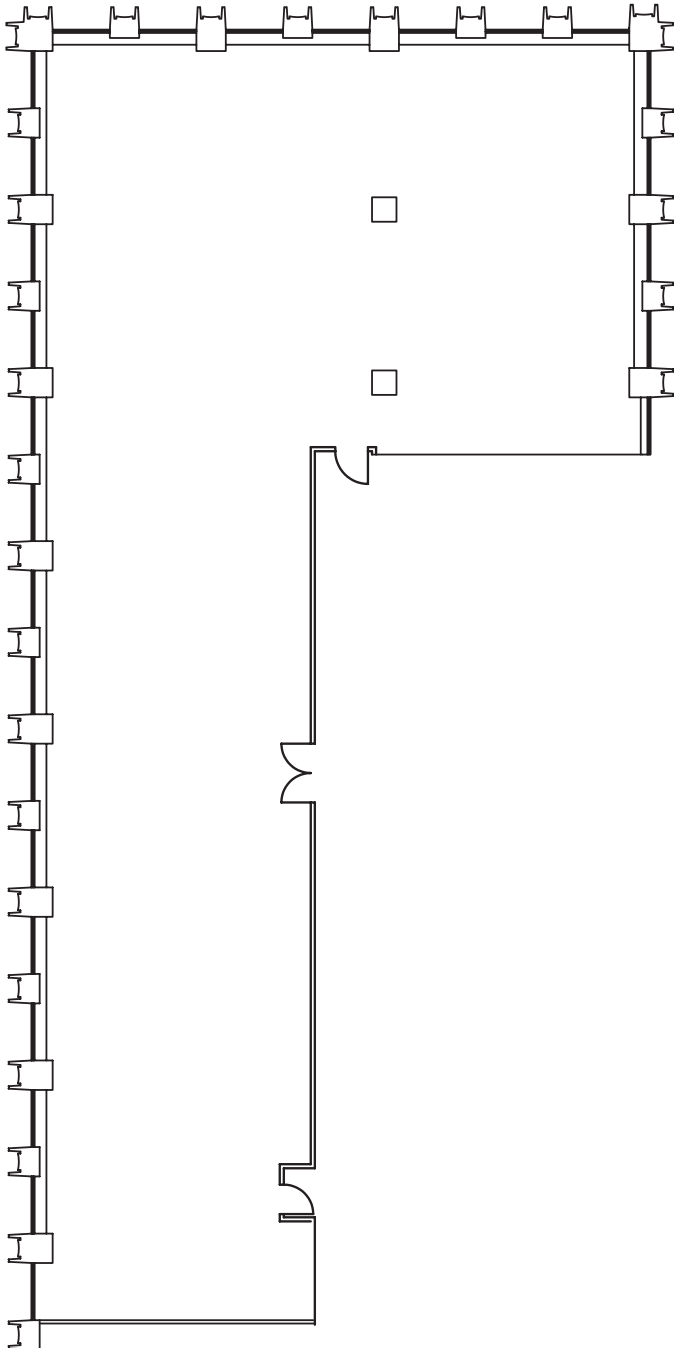

SUITE 1950

6,360 rsf | available now

44
MONTGOMERY

- Shell space available for TI

Kelly Glass
415 322 5062
kelly.glass@avisonyoung.com
Re Lic: 01335179

Colton Hanley
415 301 3181
colton.hanley@avisonyoung.com
Re Lic: 02089768