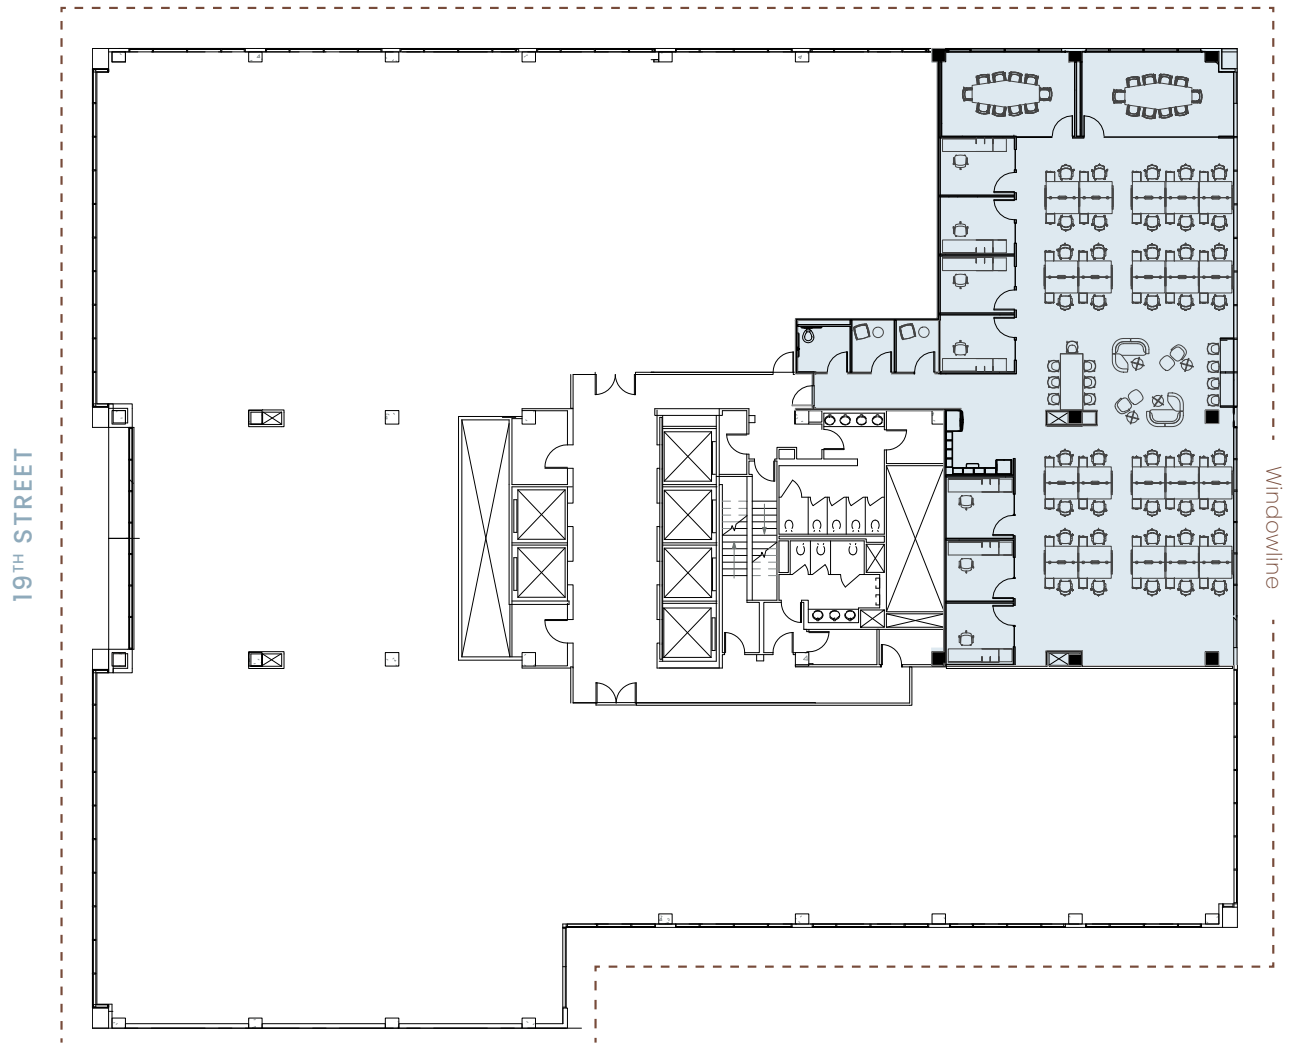

Suite 680

7,675 RSF (AS-BUILT)

19TH STREET

3.75 sides of window line

MATT PACINELLI

202.595.1498

JOHN KLINKE

202.595.1446