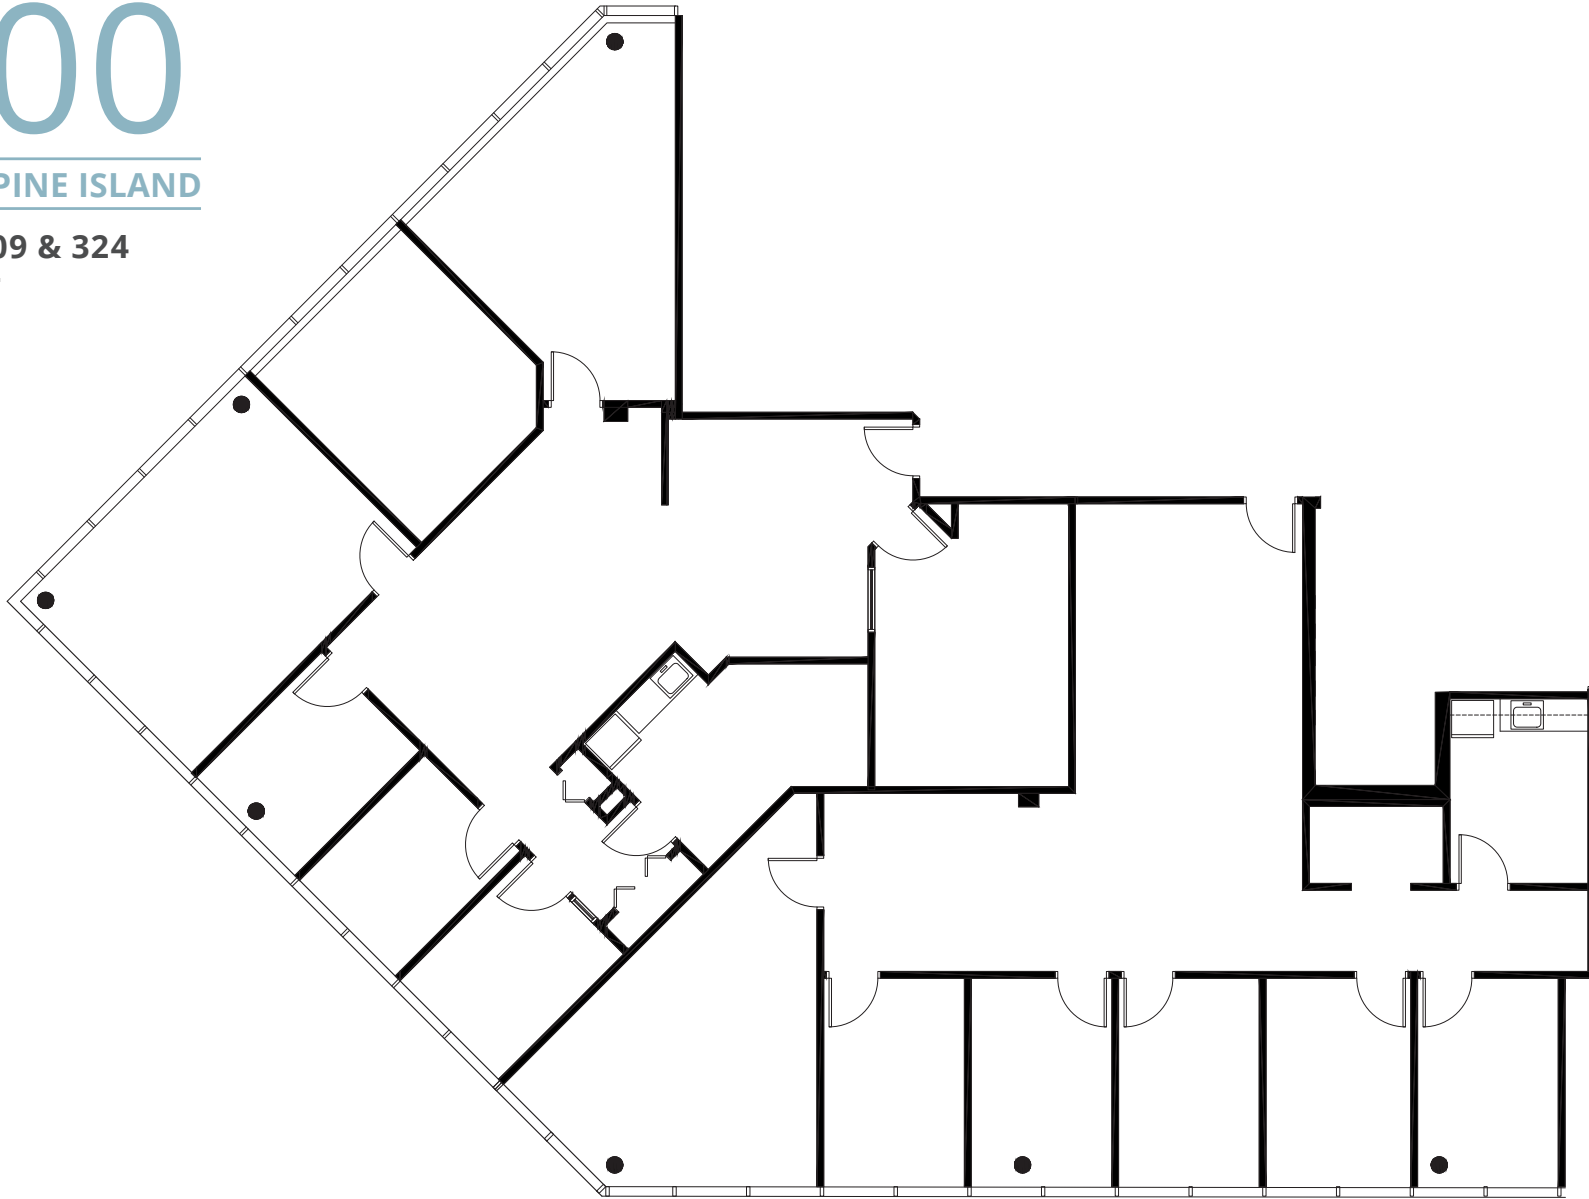

300

SOUTH PINE ISLAND

SUITE 309 & 324
4,587 SF

300 SOUTH PINE ISLAND ROAD, PLANTATION, FL 33322

BLANCA COMMERCIAL REAL ESTATE, INC.
LICENSED REAL ESTATE BROKER | BLANCACRE.COM

ANDREW ACKERMAN | 954.980.5116
andrew.ackerman@blancacre.com