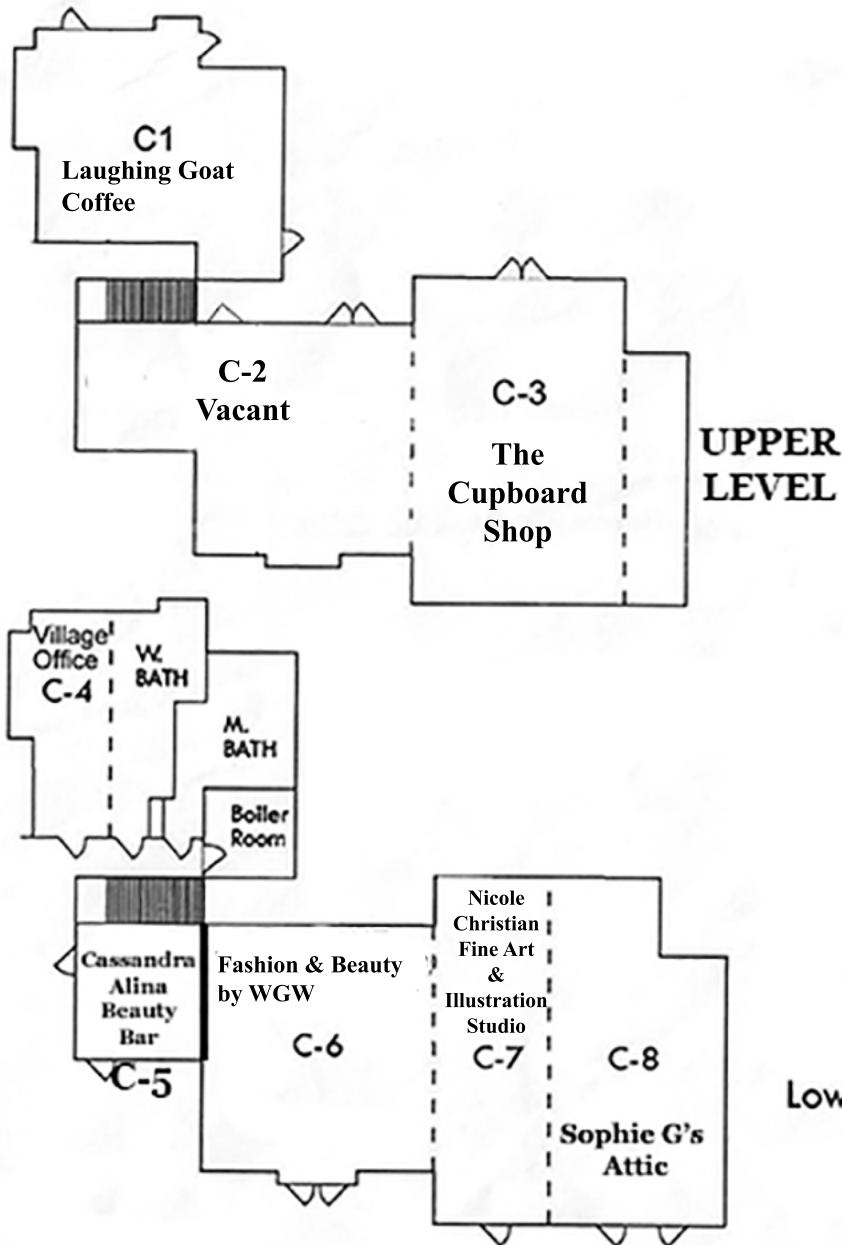

## PARKING LOT

Building C		
STORE	SECTION	SQUARE FOOT
Laughing Goat Coffee	C-1	1635 s.f.
Vacant	C-2	1,965 s.f.
The Cupboard Shop	C-3	2,355 s.f.
Village Office	C-4	480 s.f.
Cassandra Alina	C-5	420 s.f.
Fasion & Beauty by WGW	C-6	1,520 s.f.
Nicole Christian Fine Art	C-7	1,088 s.f.
Sophie G's Attic	C-8	1,277 s.f.
	Bath	628 s.f.
	Boiler	252 s.f.
	Total	11,620 s.f.

*The Shoppes at*  
**LAFAYETTE**