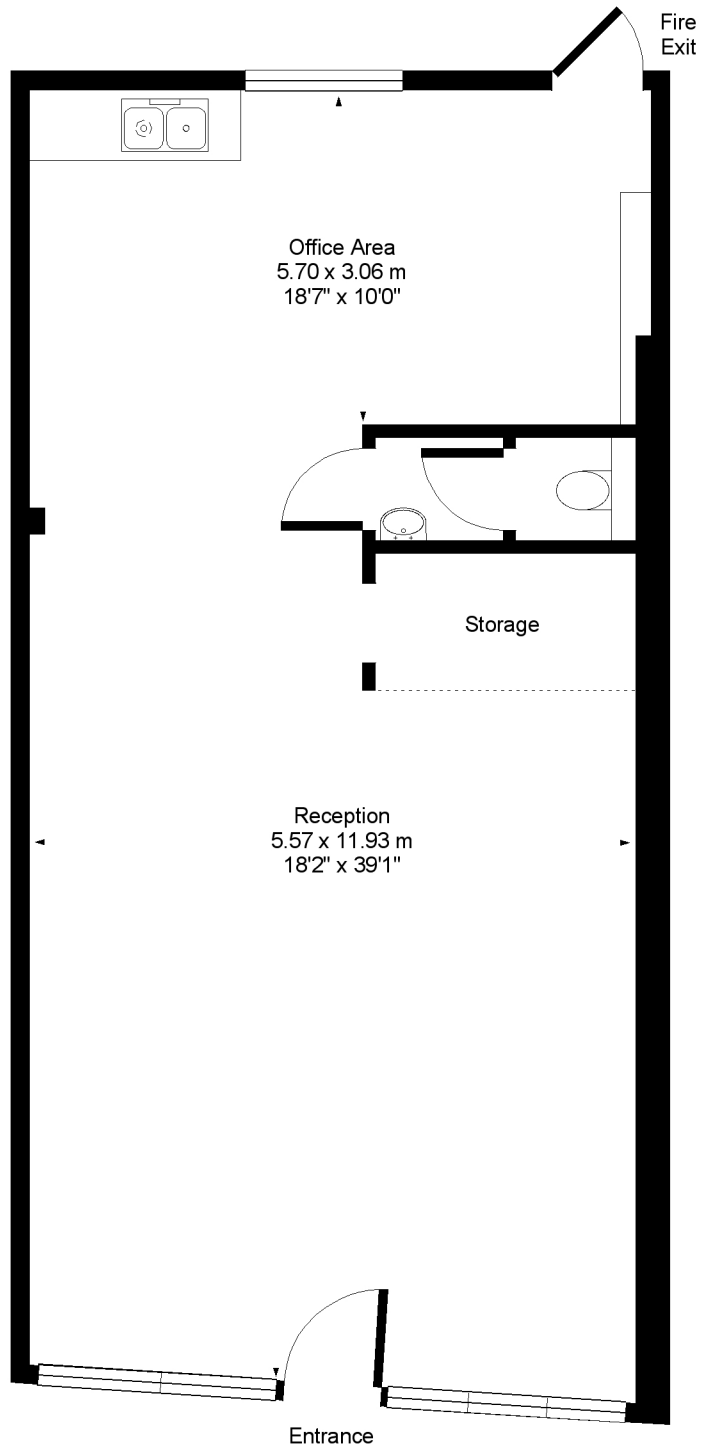

Heneage Street E1

Approx. Gross Floor Area = 66 sq.meters • 718 sq.feet

GROUND FLOOR

For illustrative purposes only. Not to scale.