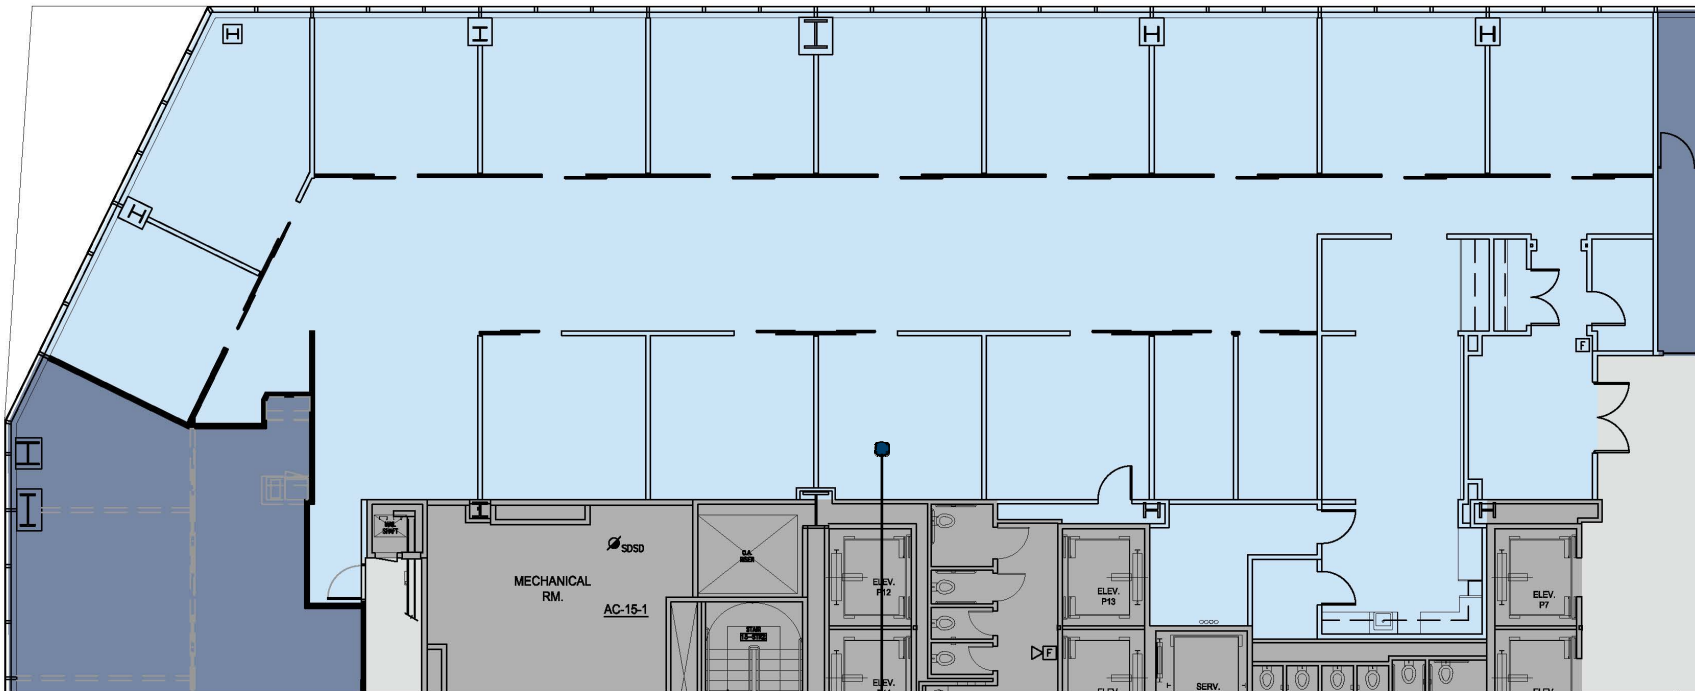

CIRA CENTRE

Philadelphia, PA

FIFTEENTH FLOOR PLAN

Suite 1550
7,675 RSF

for more information : STEVE RUSH | 215.397.1562 | steve.rush@bdnreit.com

RYAN SWEENEY | 610.832.7736 | ryan.sweeney@bdnreit.com

2929 Arch Street, Suite 1800
Philadelphia, PA 19104