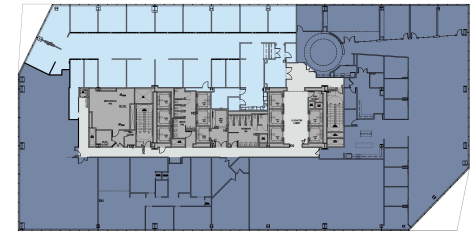

CIRA CENTRE

Philadelphia, PA

FIFTEENTH FLOOR PLAN

Suite 1550
7,675 RSF

for more information : STEVE RUSH | 215.397.1562 | steve.rush@bdnreit.com

RYAN SWEENEY | 610.832.7736 | ryan.sweeney@bdnreit.com

2929 Arch Street, Suite 1800
Philadelphia, PA 19104