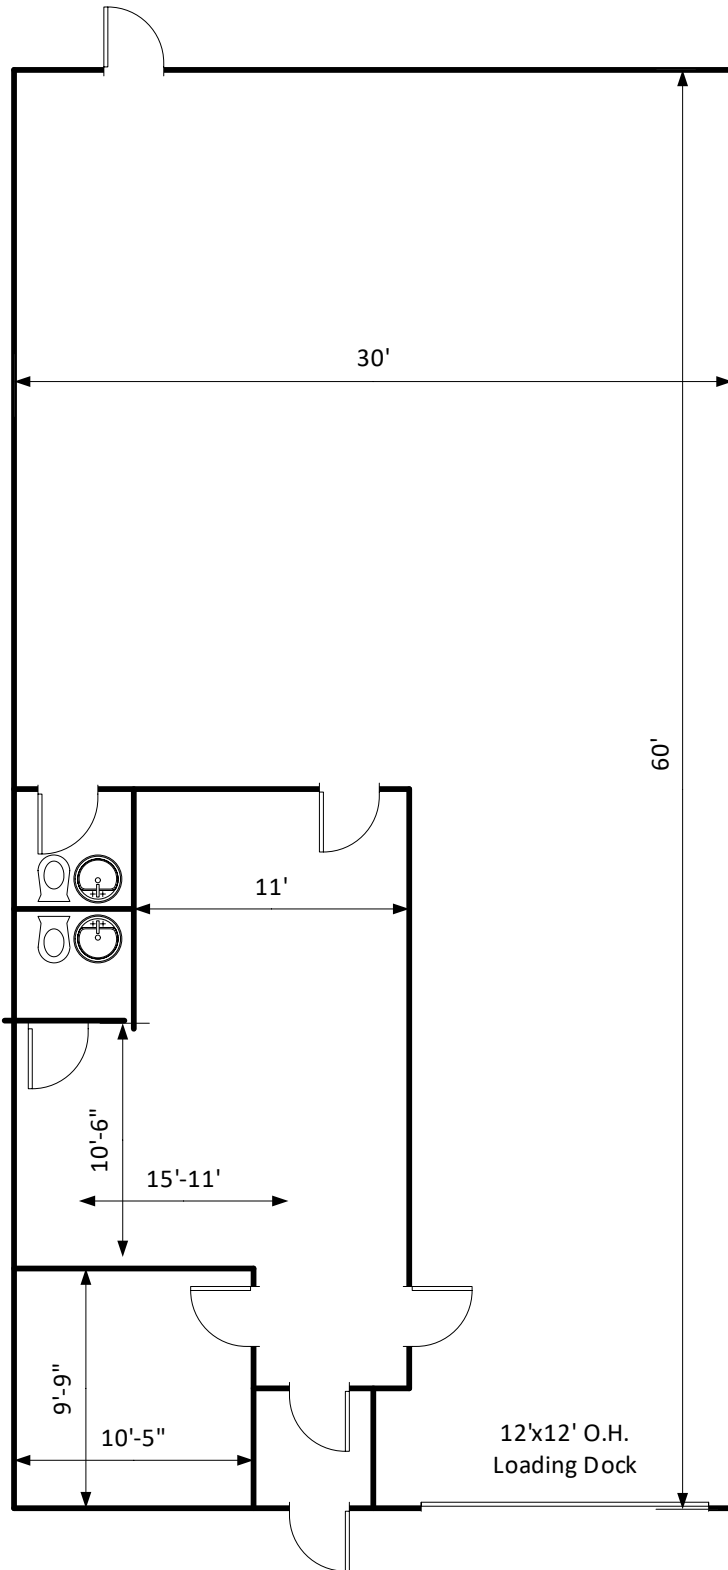

18 East Mall

Plainview 1800 sq.ft.

- 1800 sq.ft.
- 27% office
- 14' to underside of roof
- gas heat
- tailboard loading
- 200 amp service
- Energy Efficient LED Lighting Throughout

For more information
call Brent/Mako Real
Estate Group at 516-
420-0070.