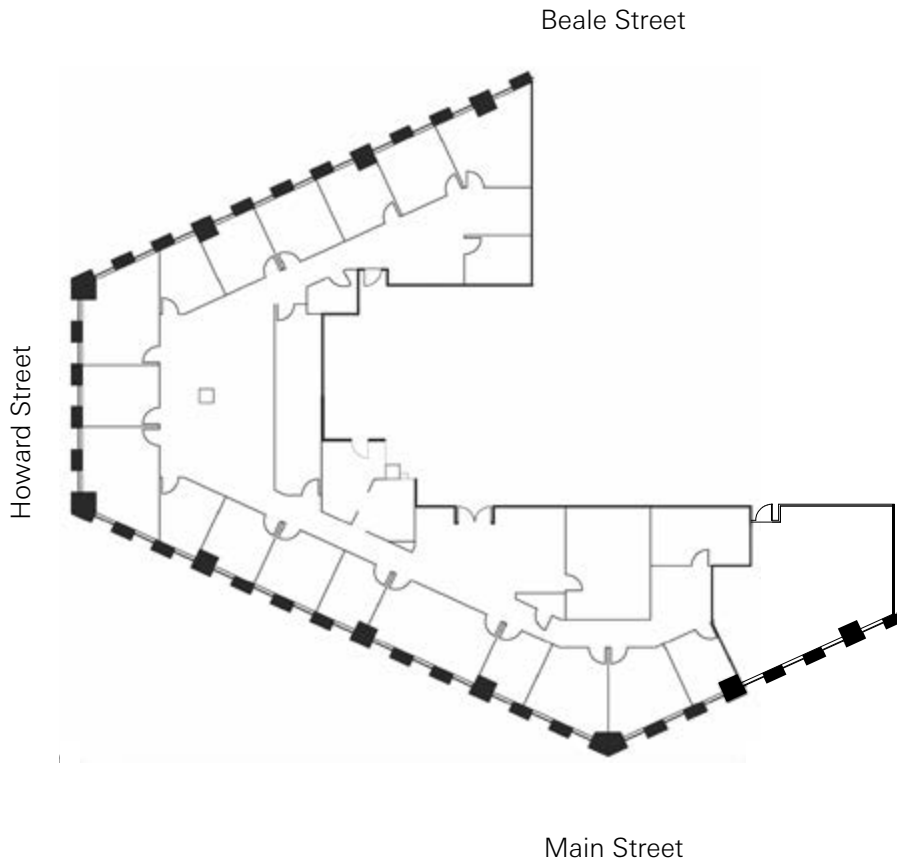

SUITE 2700

±10,021 RSF

201

MISSION

[Click Here for Virtual Tour](#)

Available Now

Incredible
Water Views

Copy /
Storage Room