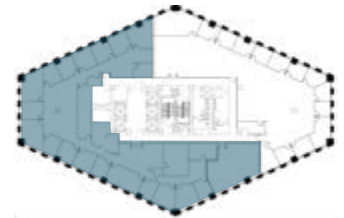

SUITE 2700

±10,021 RSF

201

MISSION

[Click Here for Virtual Tour](#)

Available Now

Incredible
Water Views

Copy /
Storage Room