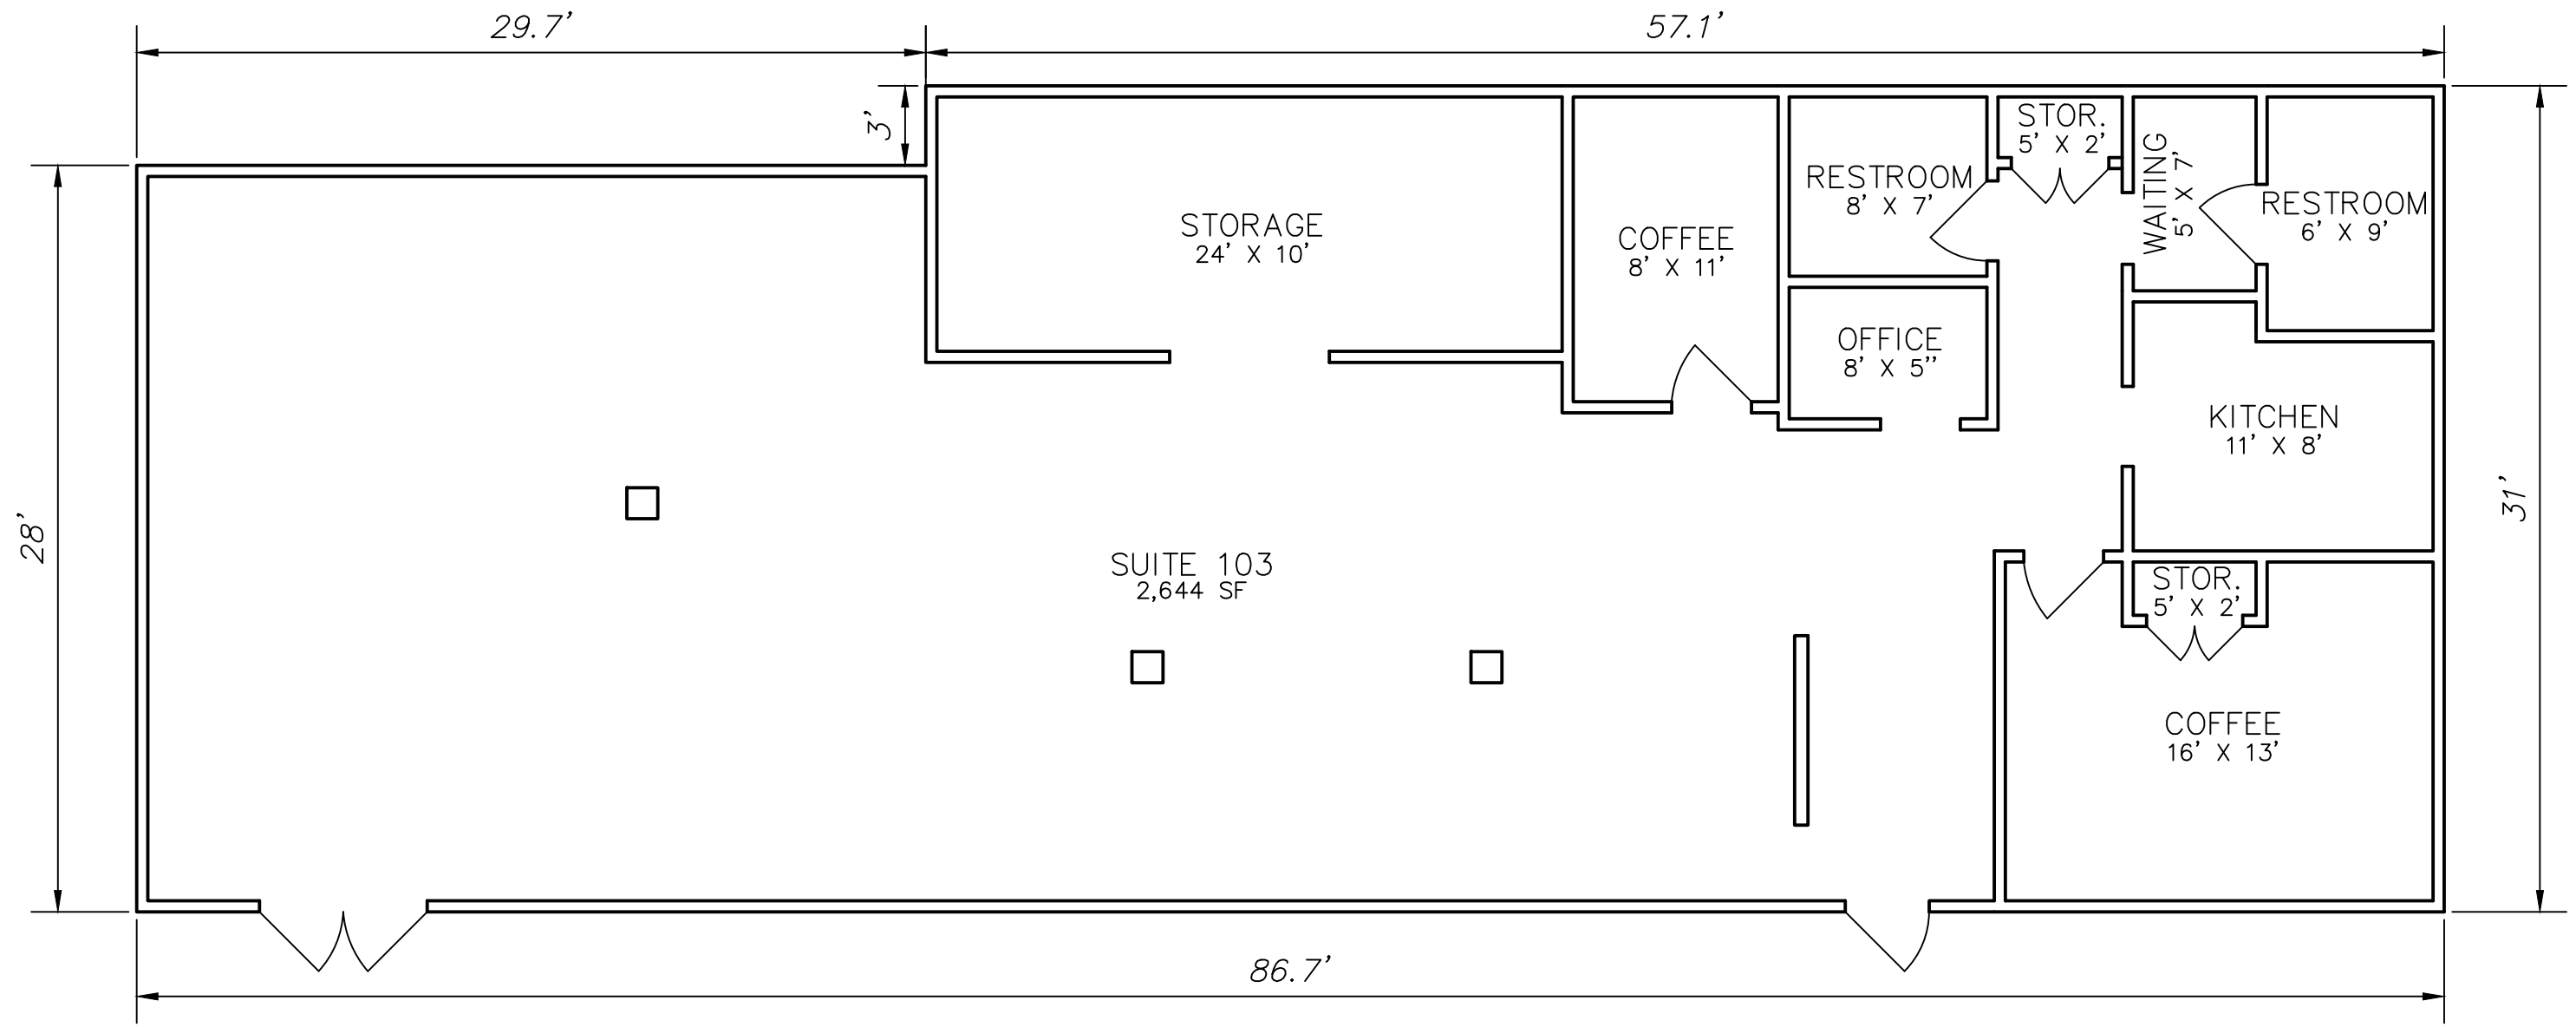

PLOTTED BY: Tye Sikes ON: Friday, March 20, 2026 AT: 8:16 AM FILEPATH: P:\017300\017383\001\Civil\CAD\Exhibits\26-0318_100 N Main St\100 N MAIN ST.dwg

100 N MAIN ST