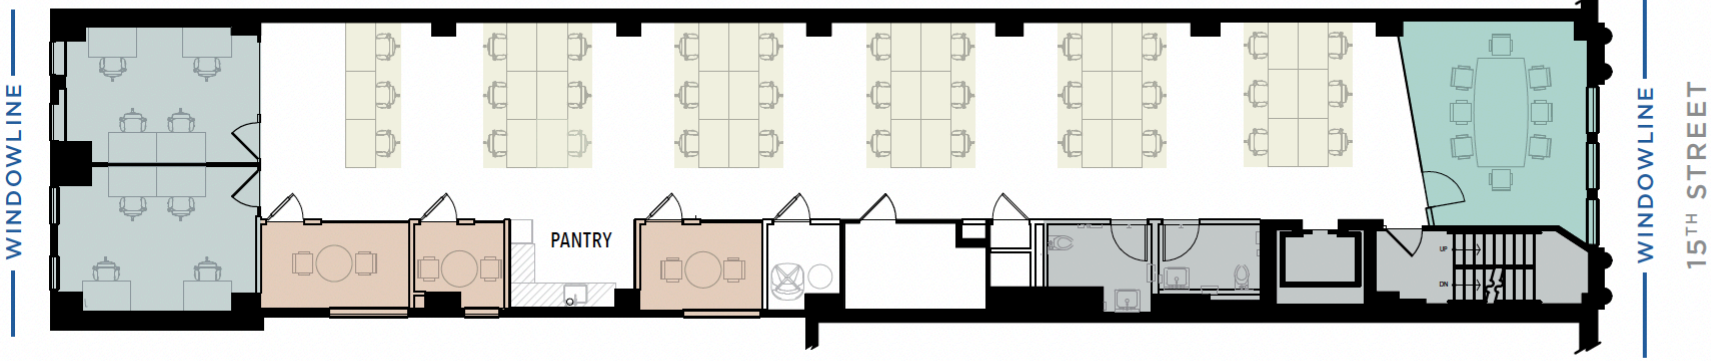

3RD FLOOR: 3,125 RSF

- 2 Offices
- 33 Workstations
- 3 Call Rooms
- 1 Conference Room

VIRTUAL TOUR ▶

WINDOWLINE

WINDOWLINE

15TH STREET