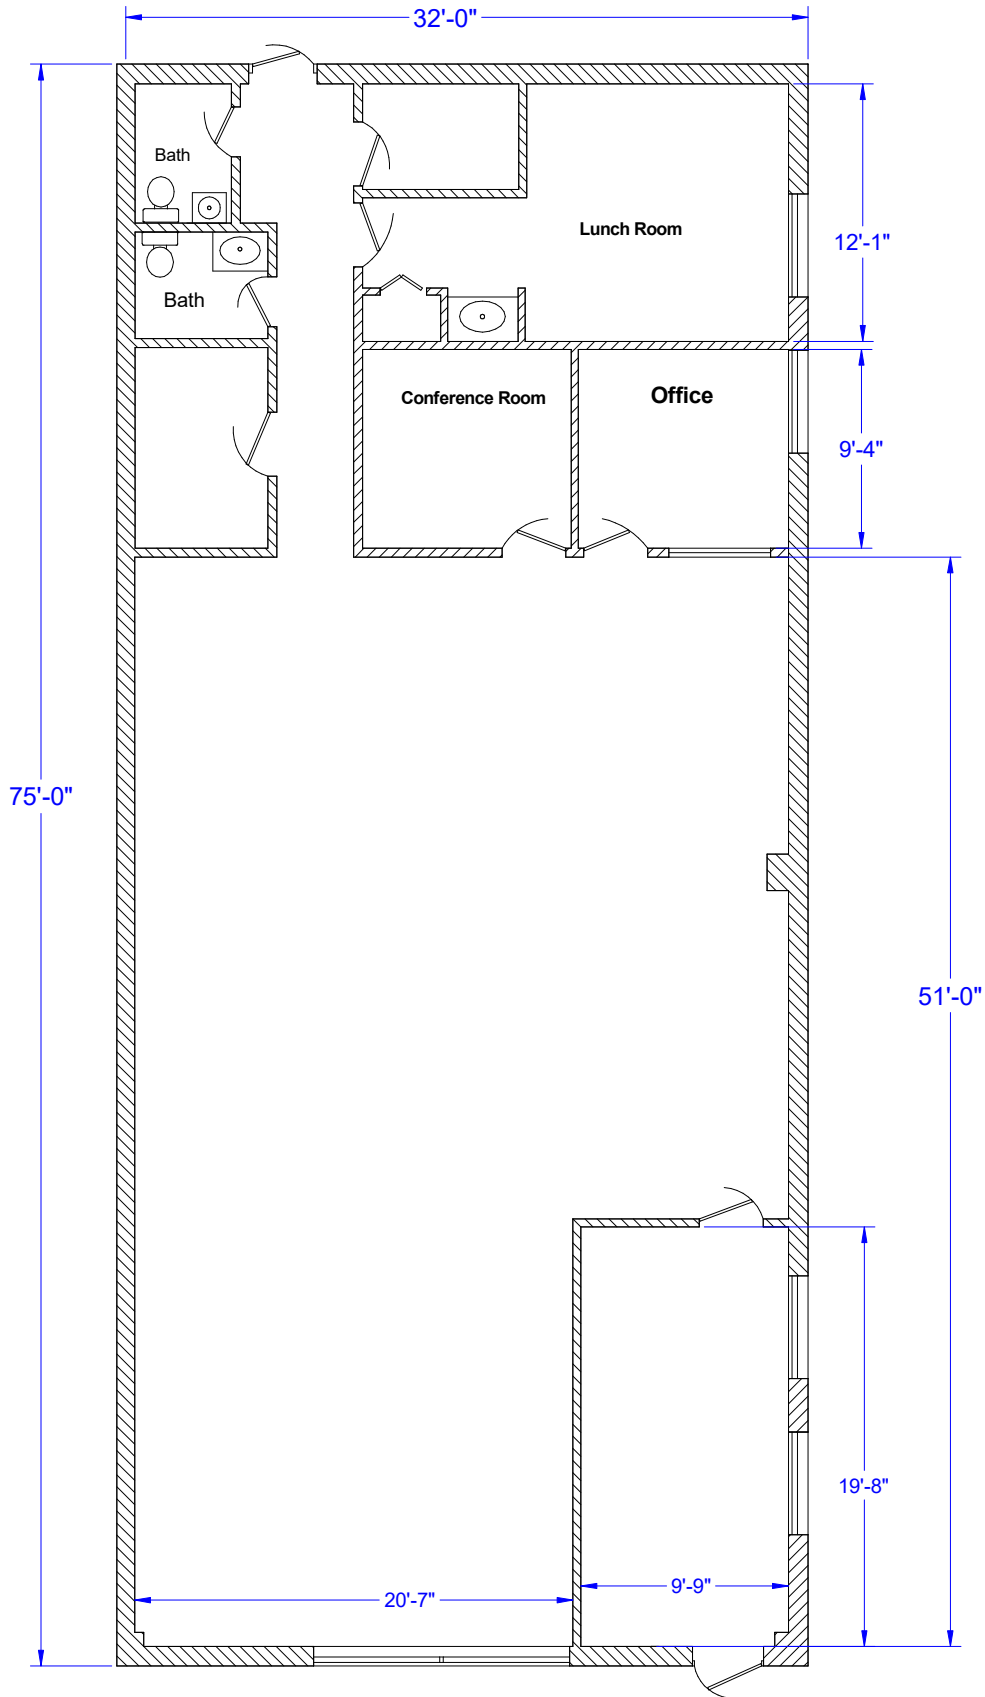

Concordville Shopping Center Store #1

101 Baltimore Pike, Glen Mills, PA 19342

Floor Plan

This drawing and the information contained herein is for general presentation purposes only. The drawing is not intended for use on architectural drawings.

Michael Singer Real Estate	
<small>DRAWN</small> Mark Ferrante 12-05-23	Concordville Shopping Center Store #1
<small>SIZE</small> B	<small>DWG NUMBER</small> A1-01
<small>SCALE</small> 1/4"=1'	<small>REV</small> - <small>SHEET</small> 1 OF 1