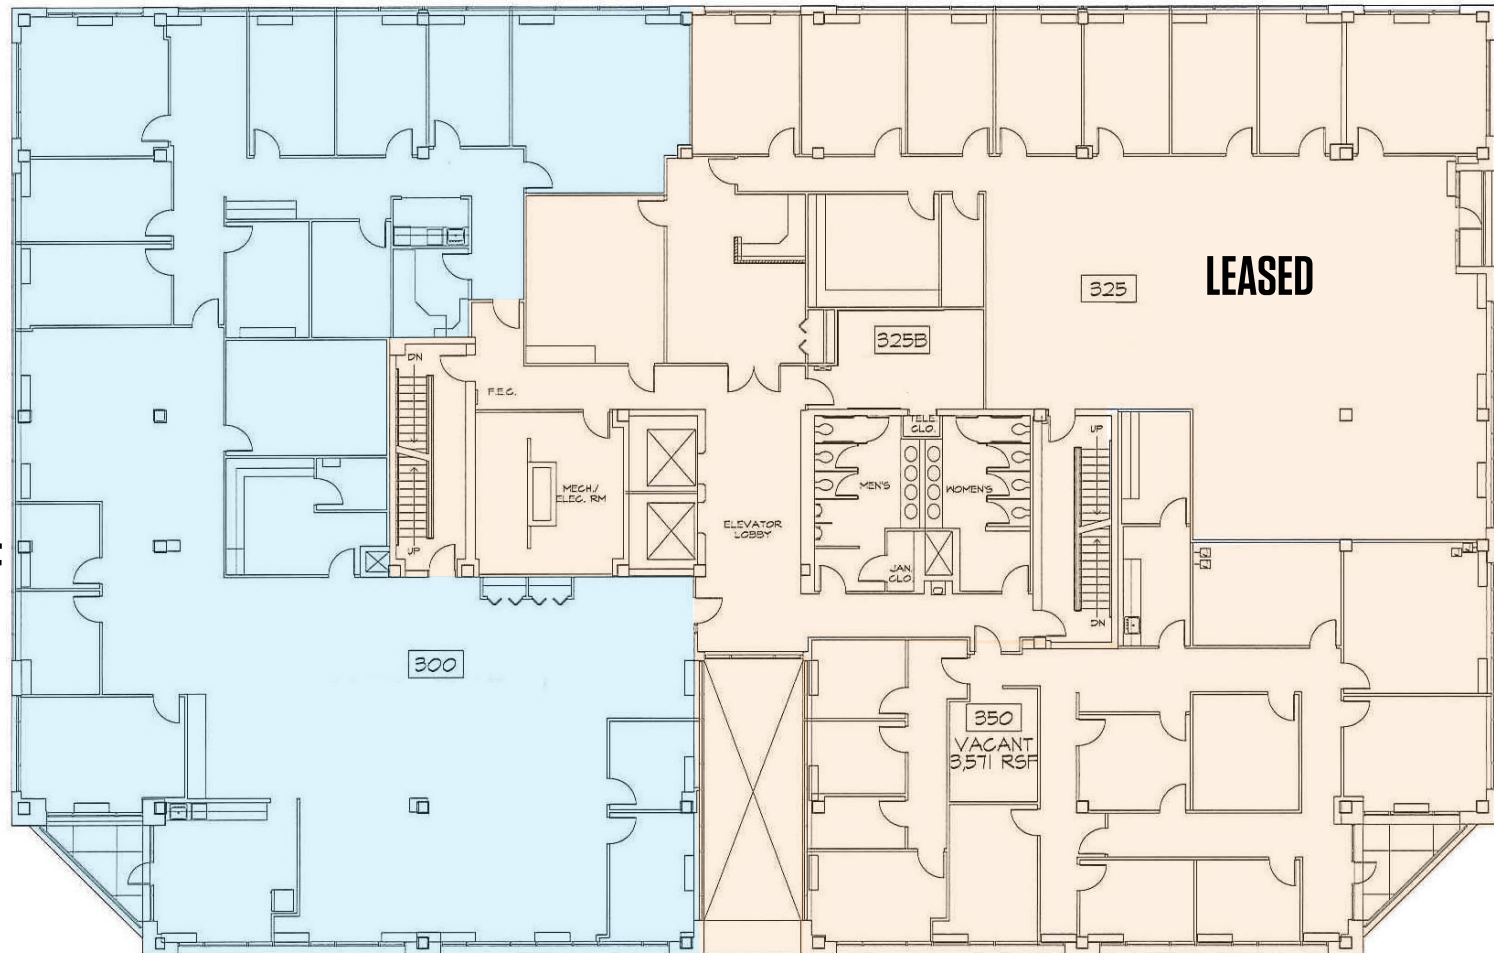

SUITE 225B
2,073 SF AVAILABLE

MARYLAND CORPORATE CENTER

7404 Executive Place, Lanham, MD 20706
Prince George's County

THIRD FLOOR PLAN

SUITE 300
2,500 SF - 8,099 SF
AVAILABLE

MARYLAND CORPORATE CENTER

7404 Executive Place, Lanham, MD 20706
Prince George's County