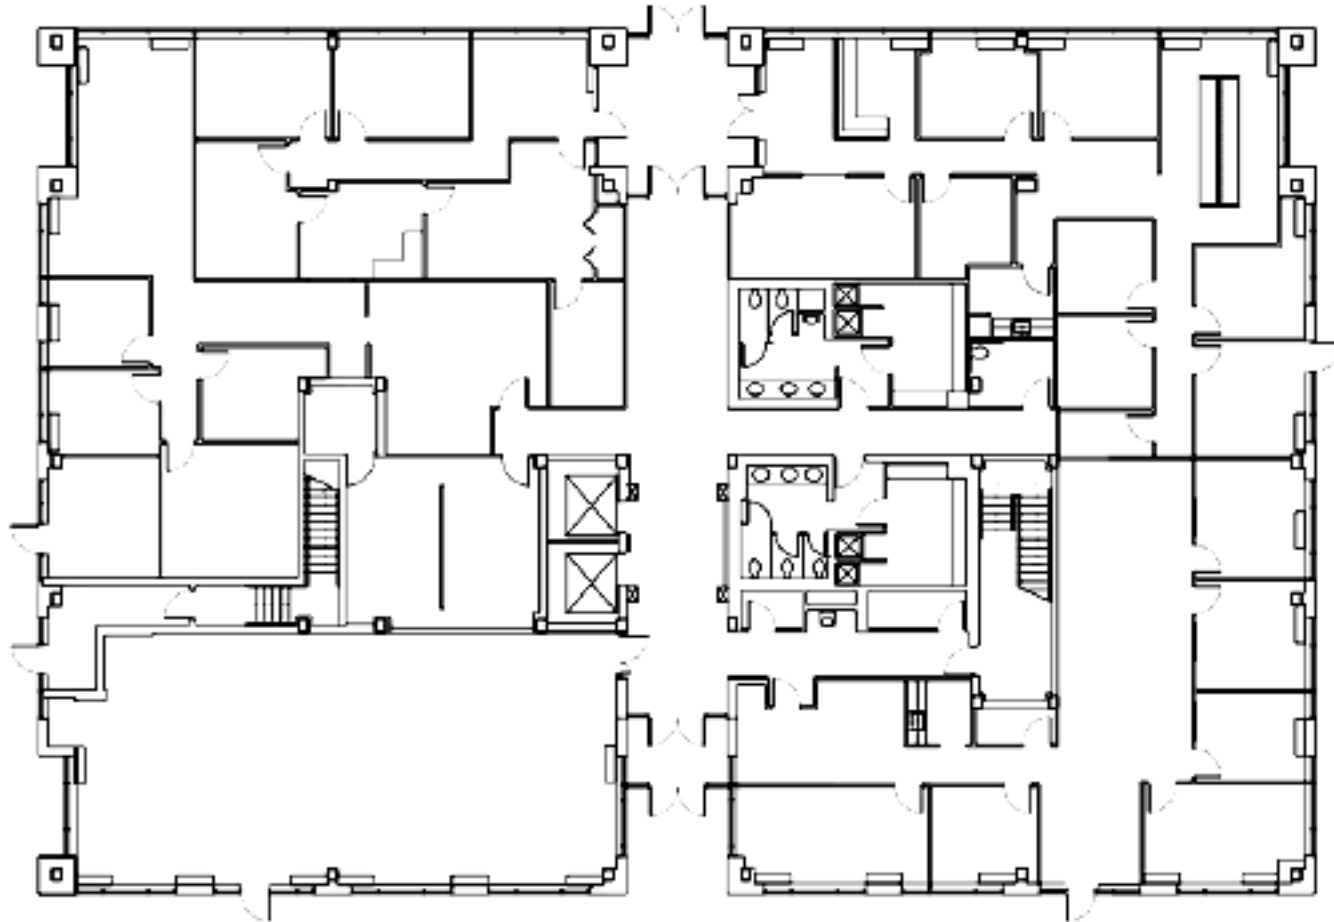

MARYLAND CORPORATE CENTER

7404 Executive Place, Lanham, MD 20706
Prince George's County

FIRST FLOOR PLAN