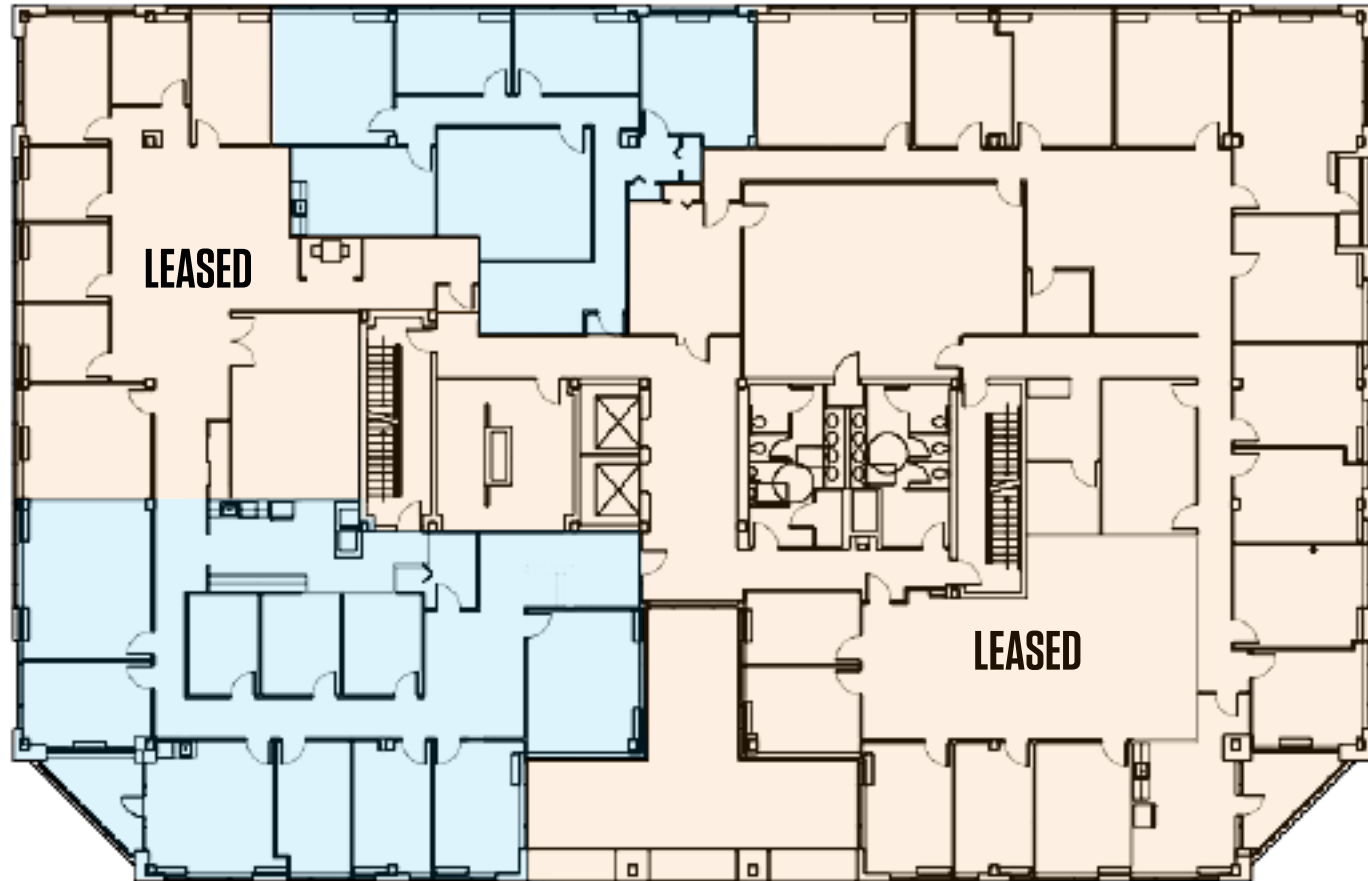

SUITE 225B
2,073 SF AVAILABLE

MARYLAND CORPORATE CENTER

7404 Executive Place, Lanham, MD 20706
Prince George's County

THIRD FLOOR PLAN

SUITE 300
2,500 SF - 8,099 SF
AVAILABLE

MARYLAND CORPORATE CENTER

7404 Executive Place, Lanham, MD 20706
Prince George's County