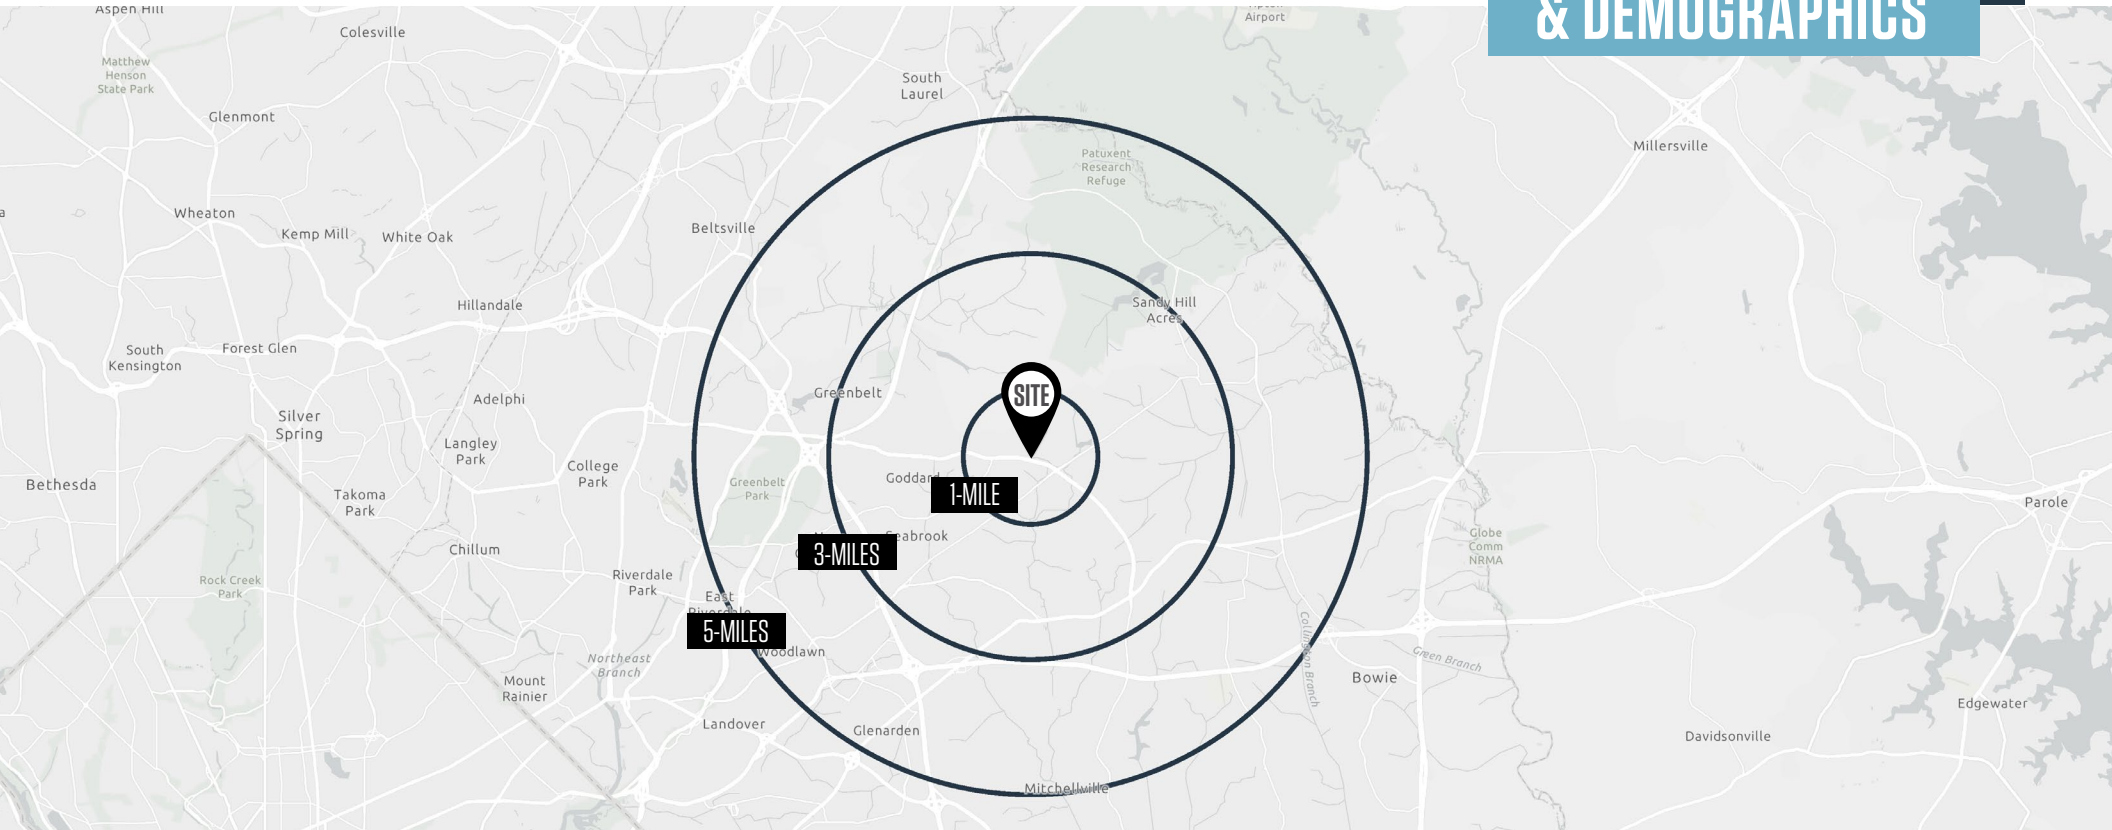

LOCATION

& DEMOGRAPHICS

TRAFFIC COUNTS | 2023

Greenbelt Road [MD-193]	26,562 ADT
Baltimore/Washington Pkwy [MD-295]	107,812 ADT
Lanham-Severn Road [MD 564]	17,774 ADT

	1-MILE	3-MILES	5-MILES	1-MILE	3-MILES	5-MILES	
Population	8,720	68,199	190,040	Households	2,965	22,898	62,504
Daytime Population	4,306	32,213	90,397	Average Household Income	\$126,102	\$131,997	\$136,275