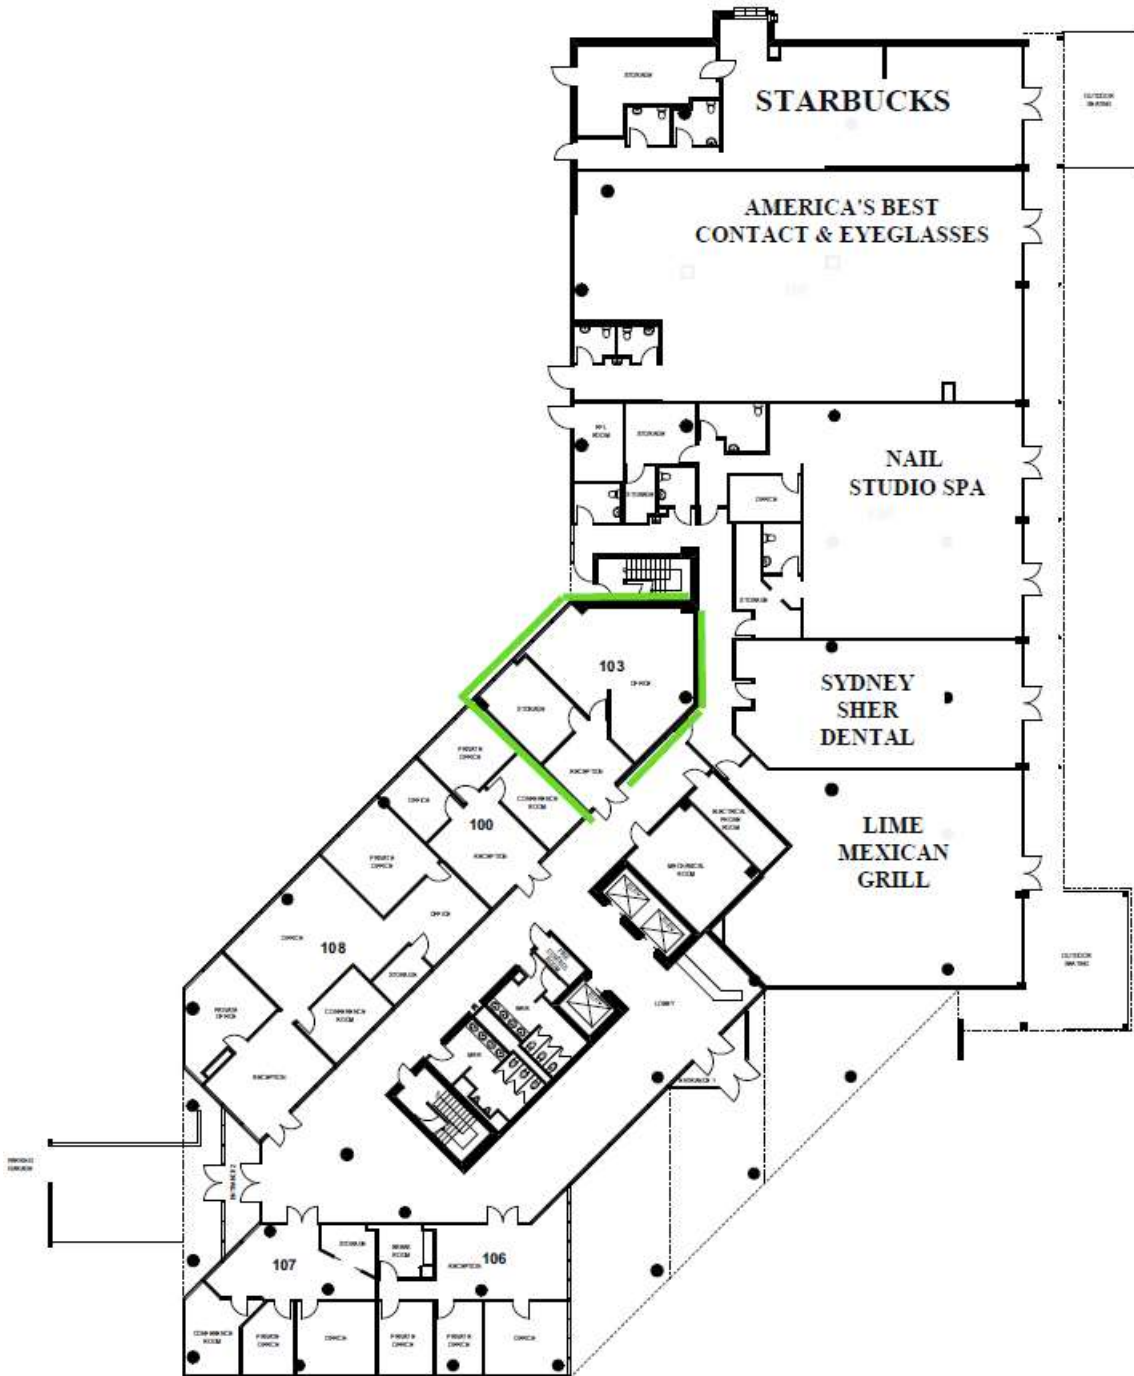

12000 Biscayne
Suite 103
+/- 1207 Square Feet

SAVITAR

Savitar Properties, Inc.

THIS INFORMATION SHALL BE USED FOR REPRESENTATIONAL PURPOSES ONLY AND SHALL NOT BE RELIED UPON

12000 Biscayne
Suite 103
+/- 1207 Square Feet