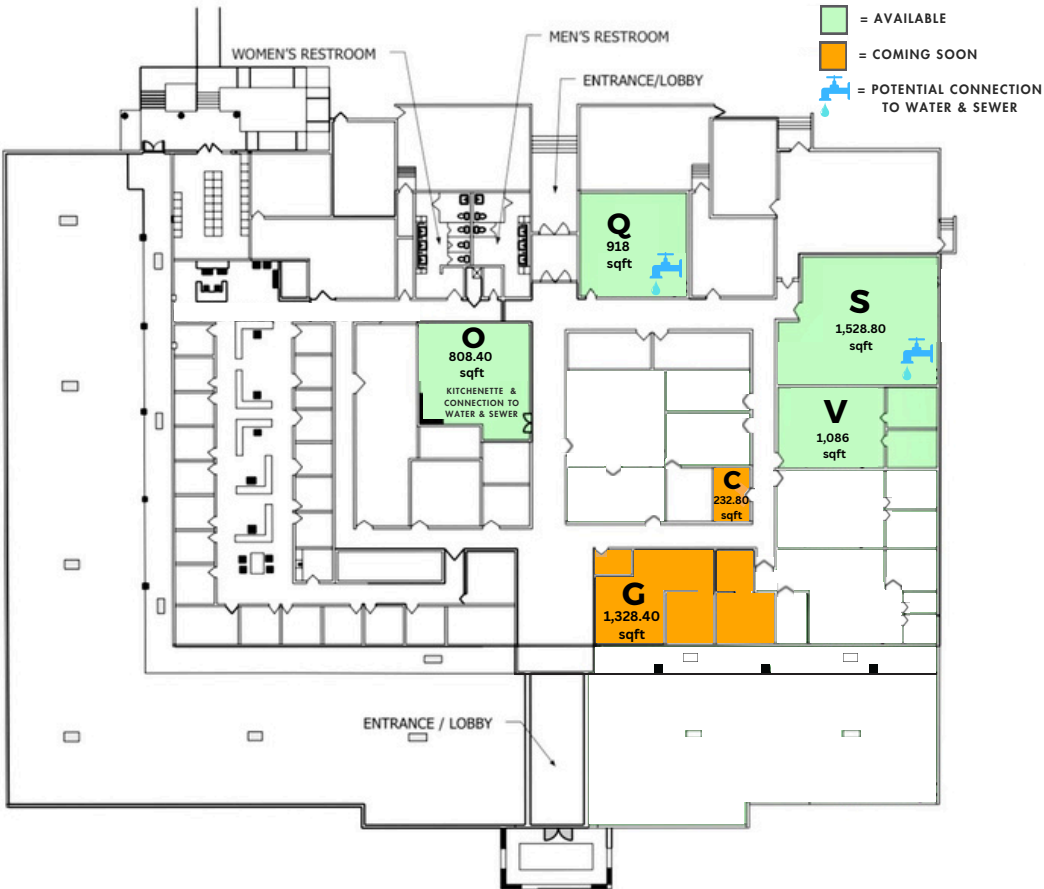

### Property Features

- Long-term and short-term leases available
- Prime location on 152 St & US-1 (Palmetto bay)
- Over 130 Surface Parking Spaces available
- Impact windows (designed to withstand a Cat 5 hurricane) & Backup Generator

# FLOOR PLAN

5,000 FT OF AVAILABLE  
OFFICE/MEDICAL SPACE

**CALL ME TO  
SCHEDULE A  
SHOWING TODAY!**

**RESF REAL ESTATE**  
**RESF.COM**

Antonio Cristobal PA  
Realtor, RESF Commercial  
(786) 457-3211  
tony@resf.com