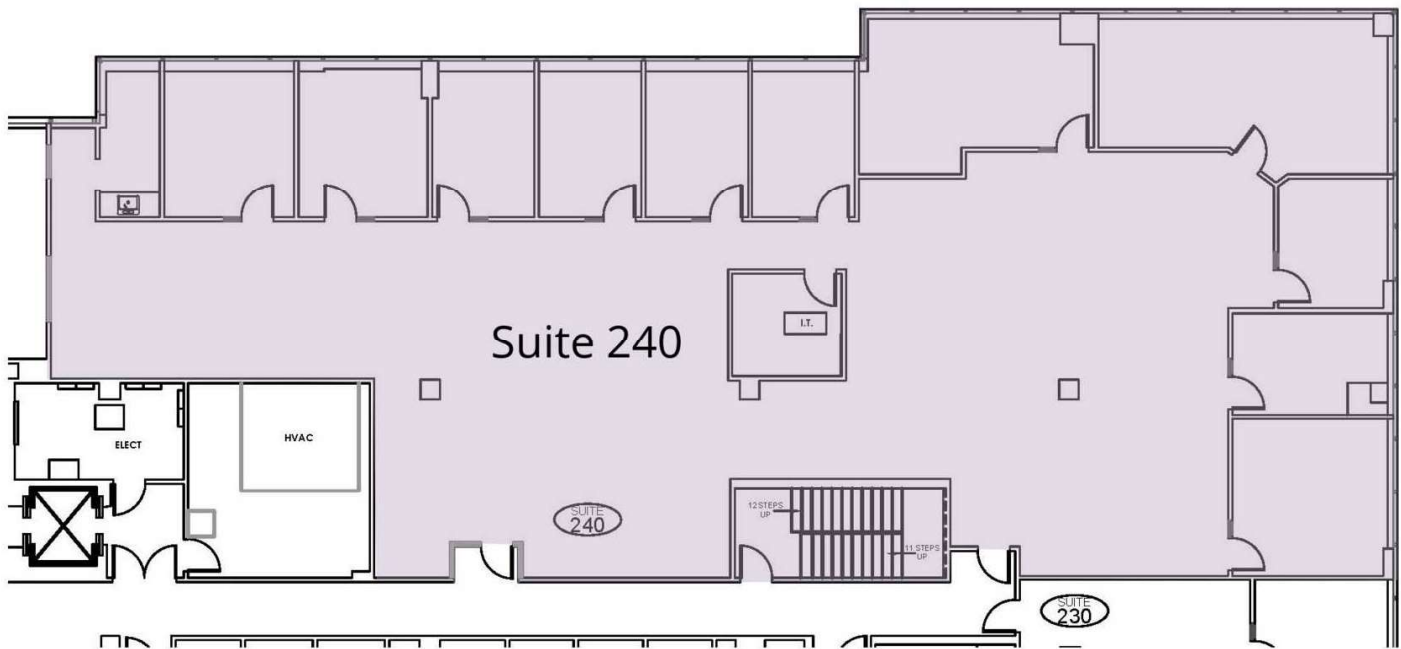

6675 WESTWOOD CENTER

6675 Westwood Blvd | Orlando, FL 32821

Suite 240

6,775 SF

Suite	Size	Lease Rate	Description
■ Suite 240	6,775 SF	Negotiable	Available

Shayna Hansen
407.872.3516
shansen@lpc.com

Lincoln