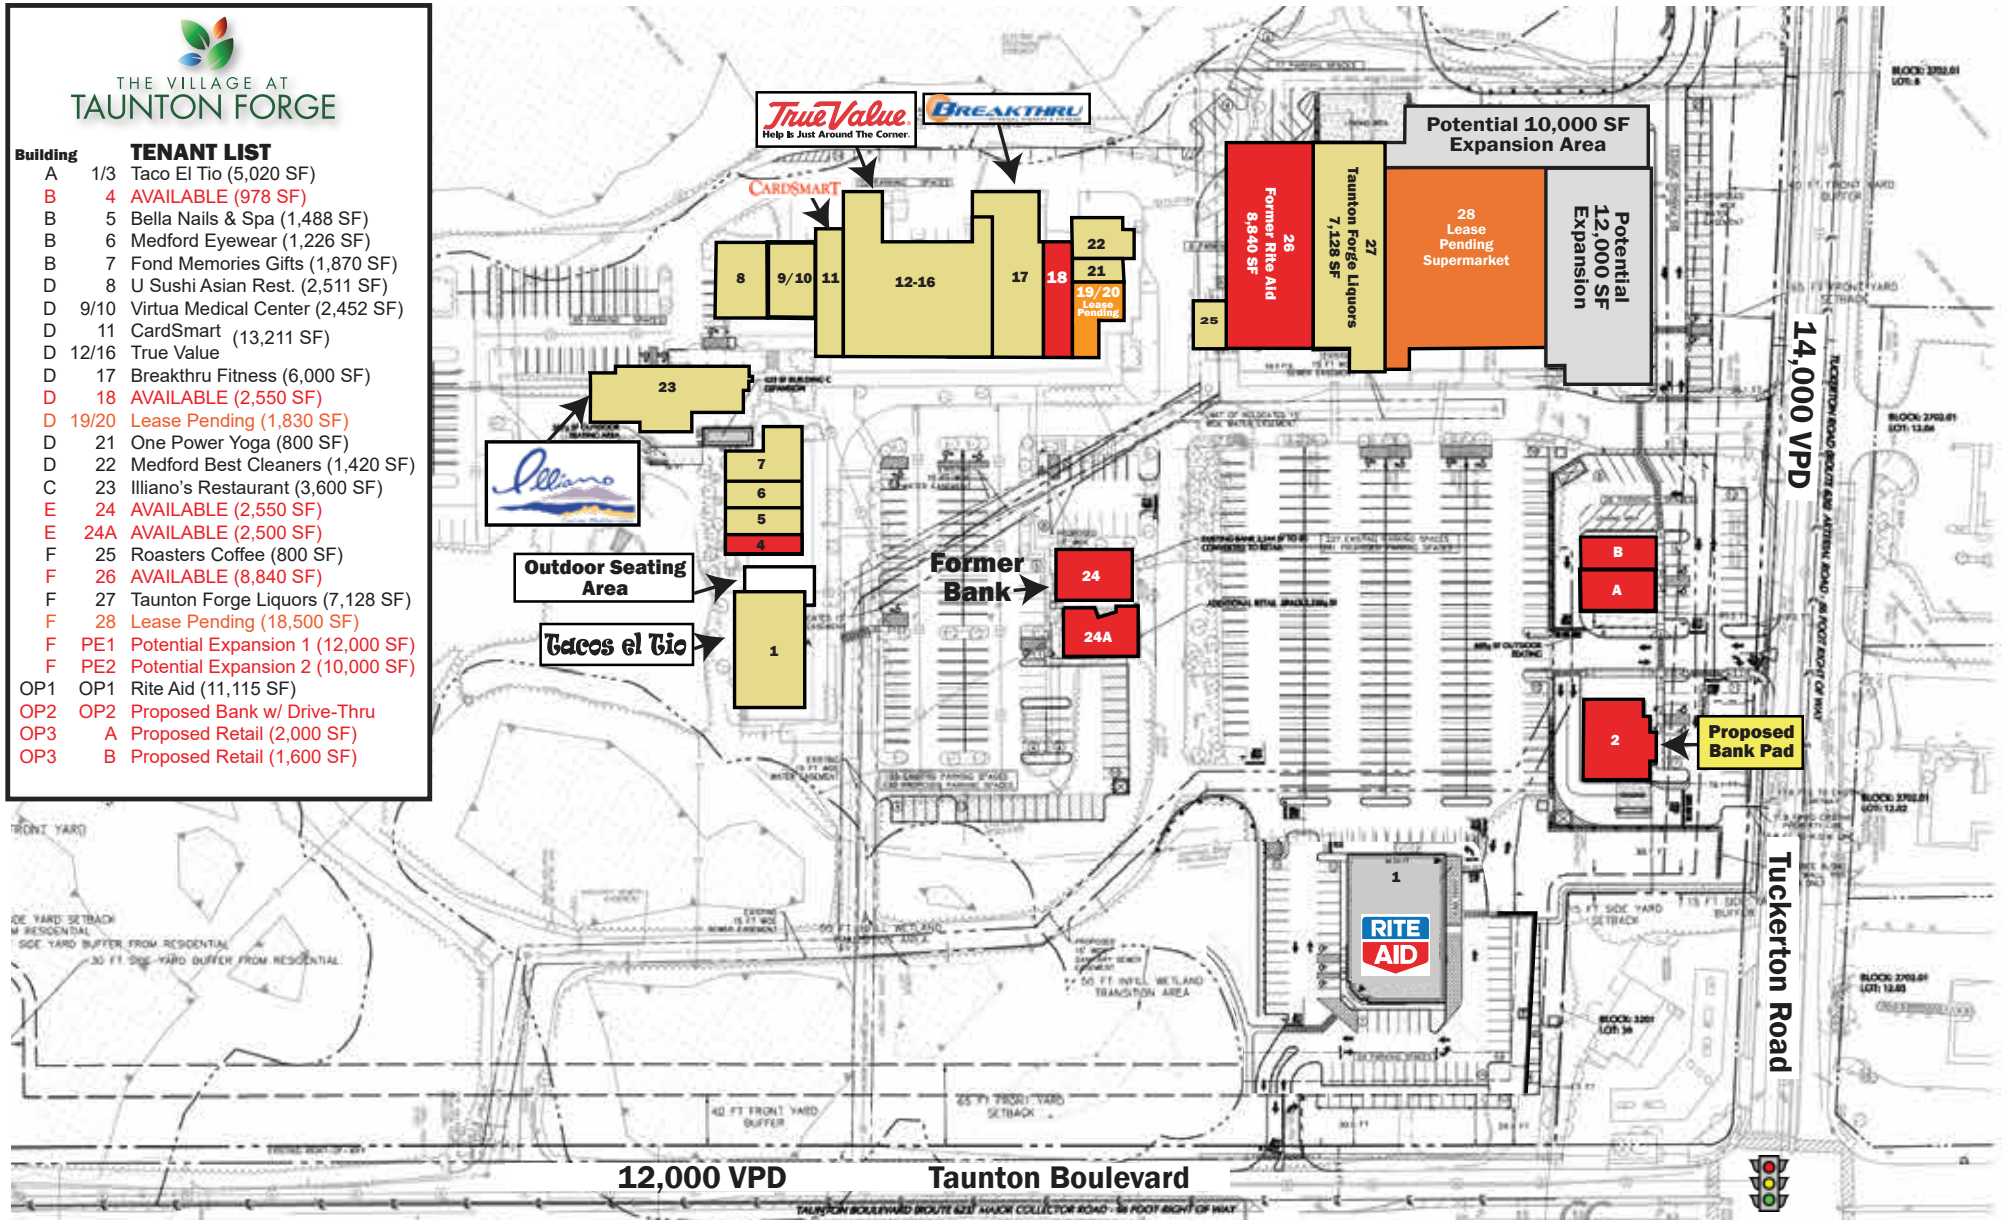

Join

Property Highlights

- Prime retail space for lease. 600 SF to 8,840 SF
- Outparcels available for ground lease or Build to Suit
- Trade area of over 51,000 residents with an average household incomes over \$115,000
- Convenient access from surrounding neighborhoods located in Medford, Marlton, Evesham Twp., Medford Lakes, Shamong & Tabernacle

Building	TENANT LIST
A	1/3 Taco El Tio (5,020 SF)
B	4 AVAILABLE (978 SF)
B	5 Bella Nails & Spa (1,488 SF)
B	6 Medford Eyewear (1,226 SF)
B	7 Fond Memories Gifts (1,870 SF)
D	8 U Sushi Asian Rest. (3,511 SF)
D	9/10 Virtua Medical Center (2,452 SF)
D	11 CardSmart (13,211 SF)
D	12/16 True Value
D	17 Breakthru Fitness (6,000 SF)
D	18 AVAILABLE (2,550 SF)
D	19/20 Lease Pending (1,830 SF)
D	21 One Power Yoga (800 SF)
D	22 Medford Best Cleaners (1,420 SF)
C	23 Illiano's Restaurant (3,600 SF)
E	24 AVAILABLE (2,550 SF)
F	24A AVAILABLE (2,500 SF)
F	25 Roasters Coffee (800 SF)
F	26 AVAILABLE (8,840 SF)
F	27 Taunton Forge Liquors (7,128 SF)
F	28 Lease Pending (18,500 SF)
F	PE1 Potential Expansion 1 (12,000 SF)
F	PE2 Potential Expansion 2 (10,000 SF)
OP1	OP1 Rite Aid (11,115 SF)
OP2	OP2 Proposed Bank w/ Drive-Thru
OP3	A Proposed Retail (2,000 SF)
OP3	B Proposed Retail (1,600 SF)