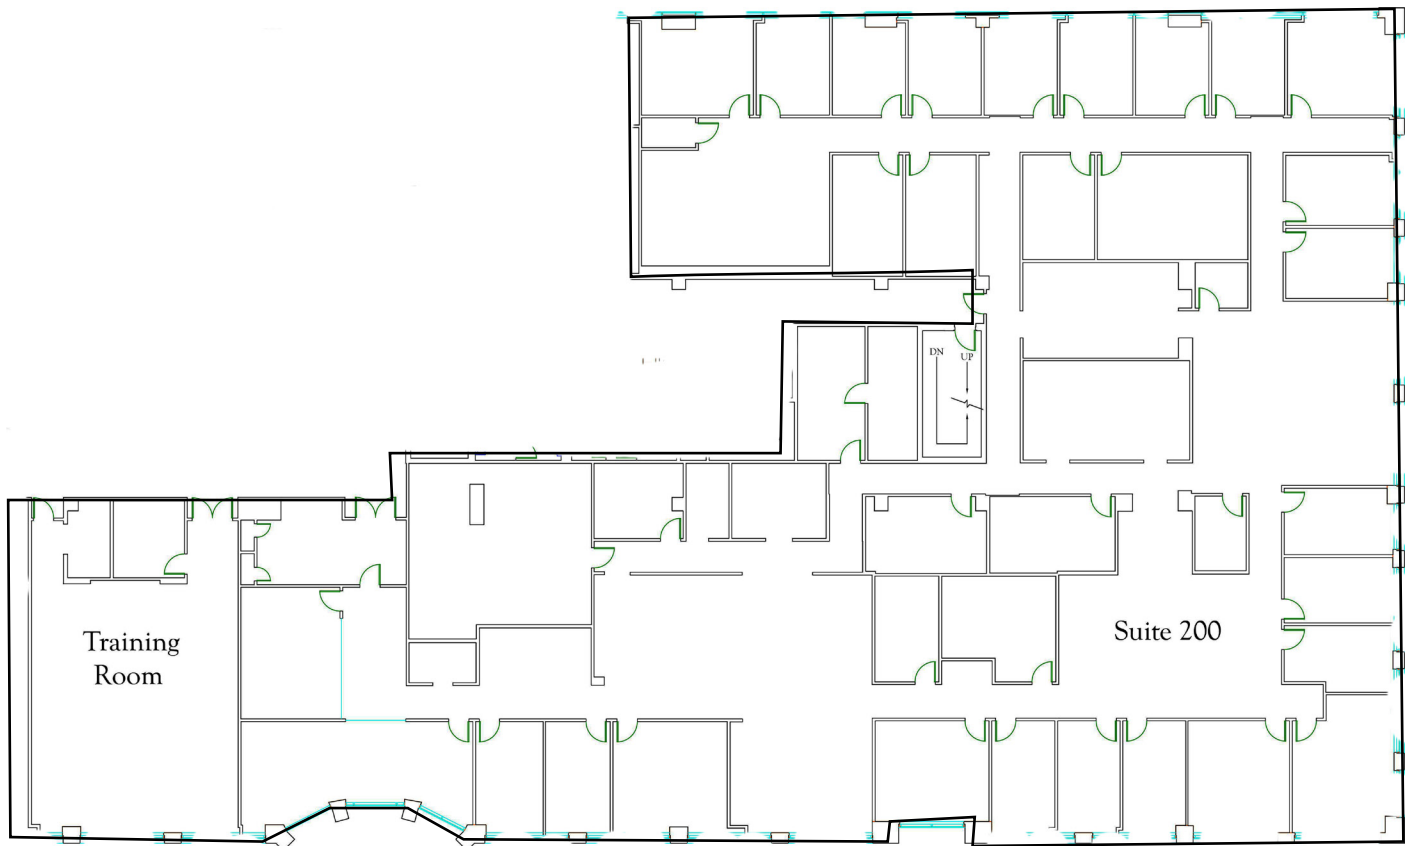

# SUITE 200

## SPACE HIGHLIGHTS

- 18,391 r.s.f.
- Open work space
- Private Offices
- Larger sized kitchenette
- Coffee room
- Large conference room
- Multiple copy rooms

**[CLICK TO VIEW MATTERPORT!](#)**

CONFERENCE ROOM

OPEN WORK SPACE

KITCHENETTE

COPY ROOM

RECEPTION

PRIVATE OFFICE