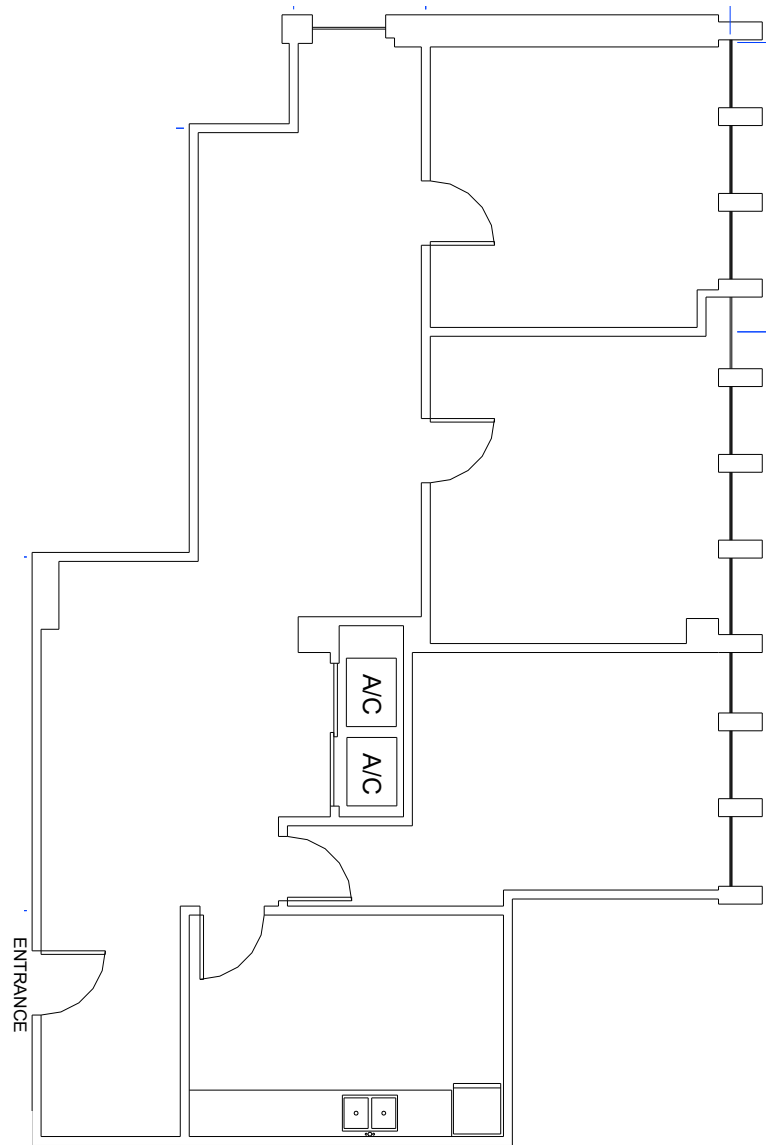

# Suite 404-Floor Plan

**Leasing Information:** Sasha David Rahban  
310.963.9680  
sasha@saravitaproperties.com

**Building Address:** SaraVita Properties  
10801 National Boulevard  
Los Angeles, CA 90064

**Floor:** 4th  
**Suite #:** 404  
**RSF:** ±1,700