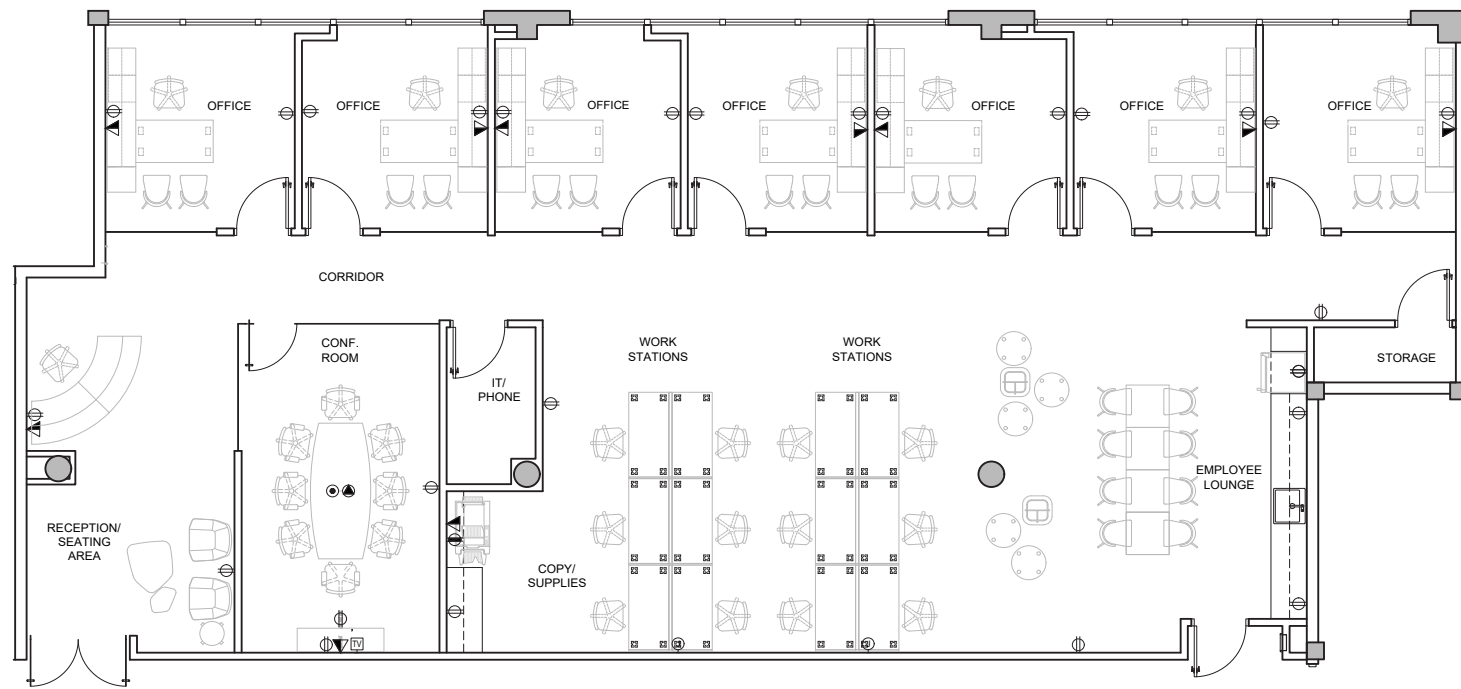

ALHAMBRA WEST

95 MERRICK WAY
CORAL GABLES, FLORIDA

SPEC SUITE 650 - 3,583 RSF

Floorplan

Suite 650 | 3,583 S.F.

Finish Palette

Carpet

Luxury Vinyl Tile