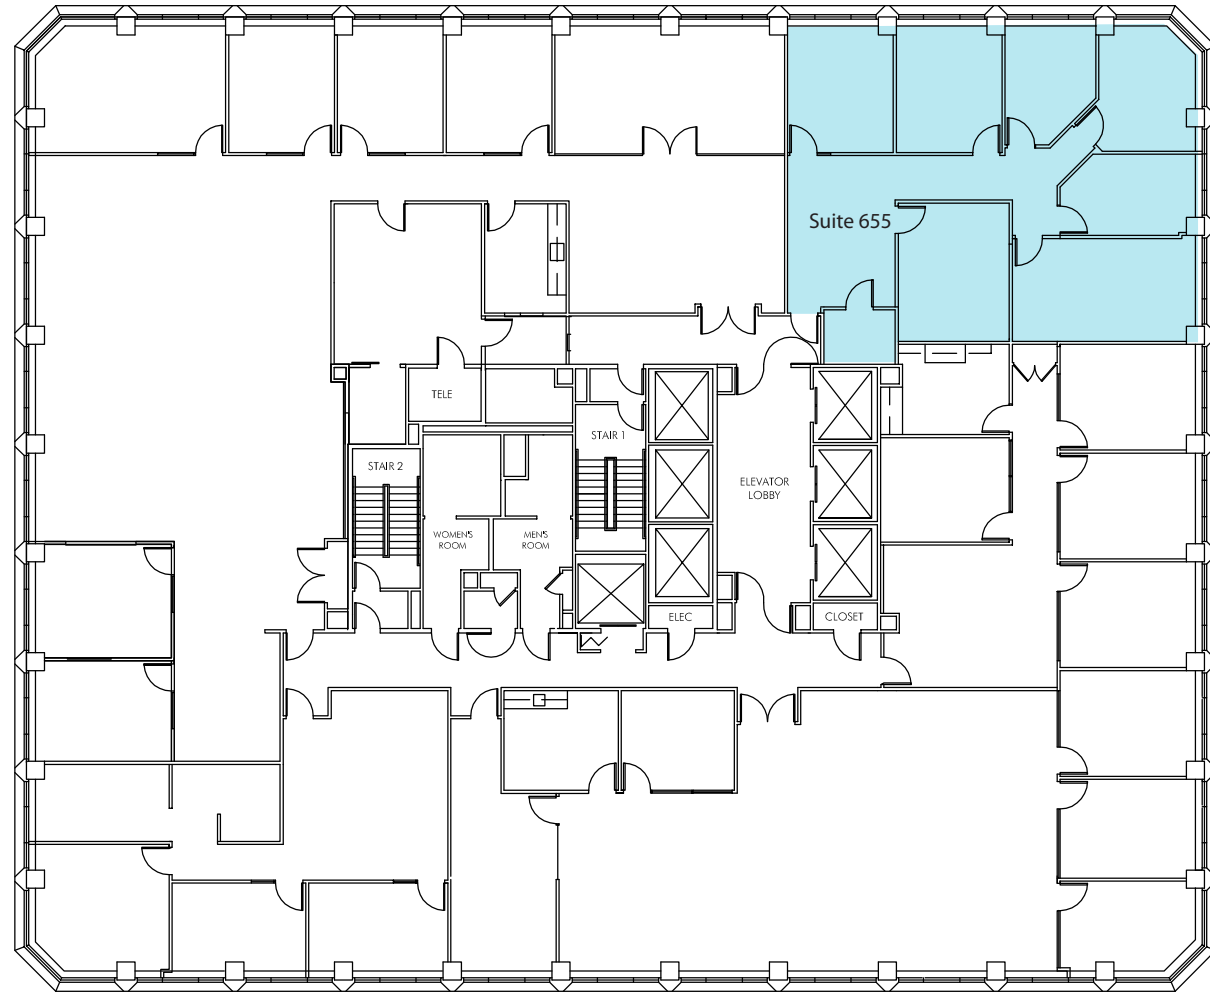

SUITE 655 - 2,028 RSF

- 5 private offices
- Small conference room
- Production room
- Corner suite
- Available now

MONTGOMERY STREET

CLAY STREET

Kelly Glass
415.322.5062
kelly.glass@avisonyoung.com
RE Lic #01335179