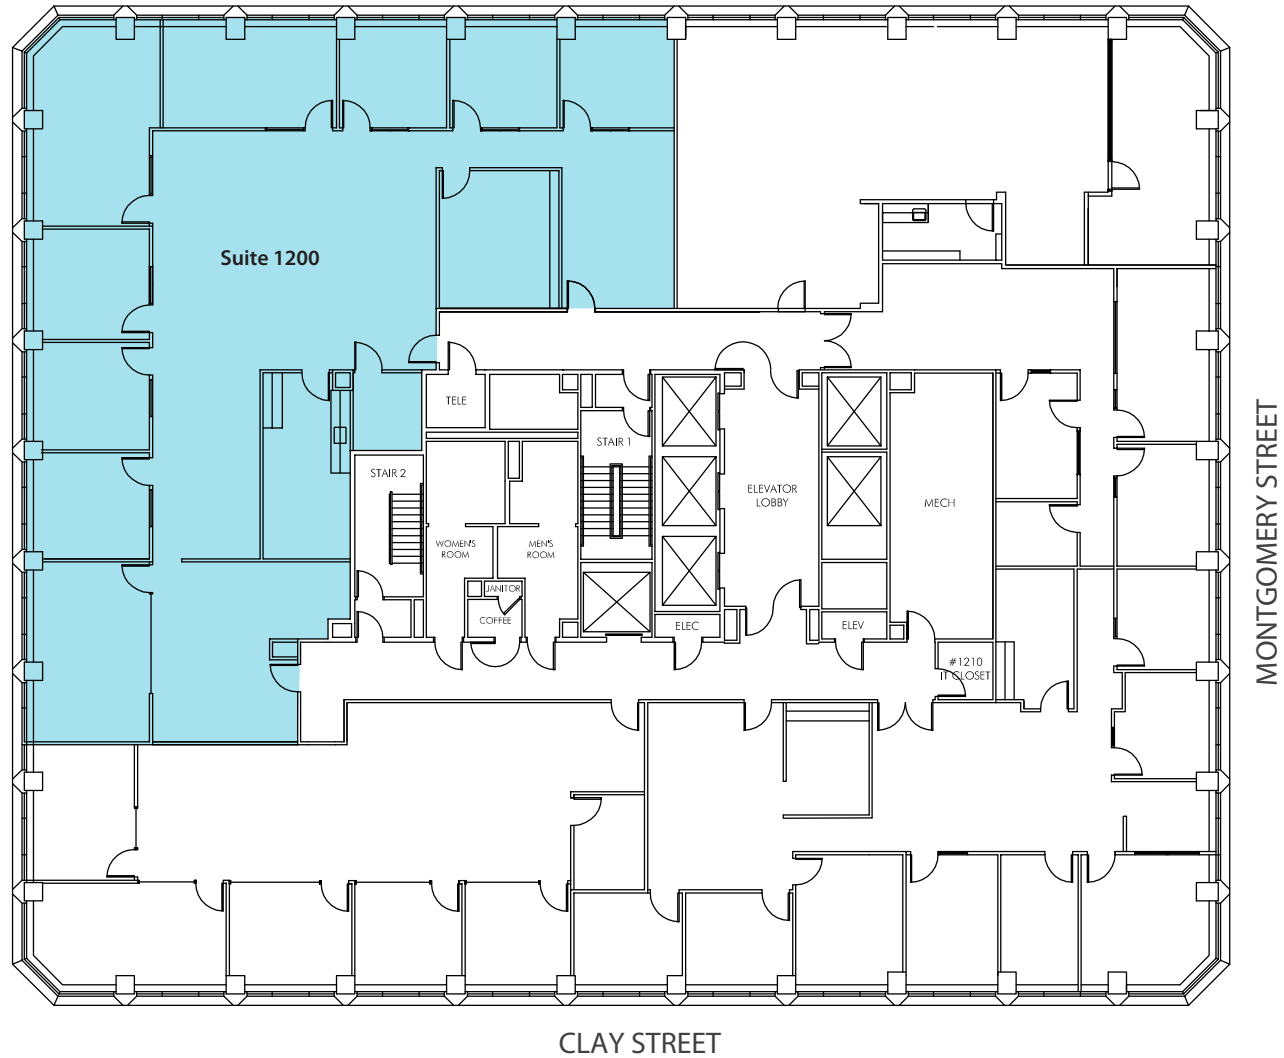

# SUITE 1200 - 4,956 RSF

- 8 offices
- Conference room
- Kitchen
- Production room
- Open area
- Reception
- Available now

**Kelly Glass**  
415.322.5062  
[kelly.glass@avisonyoung.com](mailto:kelly.glass@avisonyoung.com)  
RE Lic #01335179