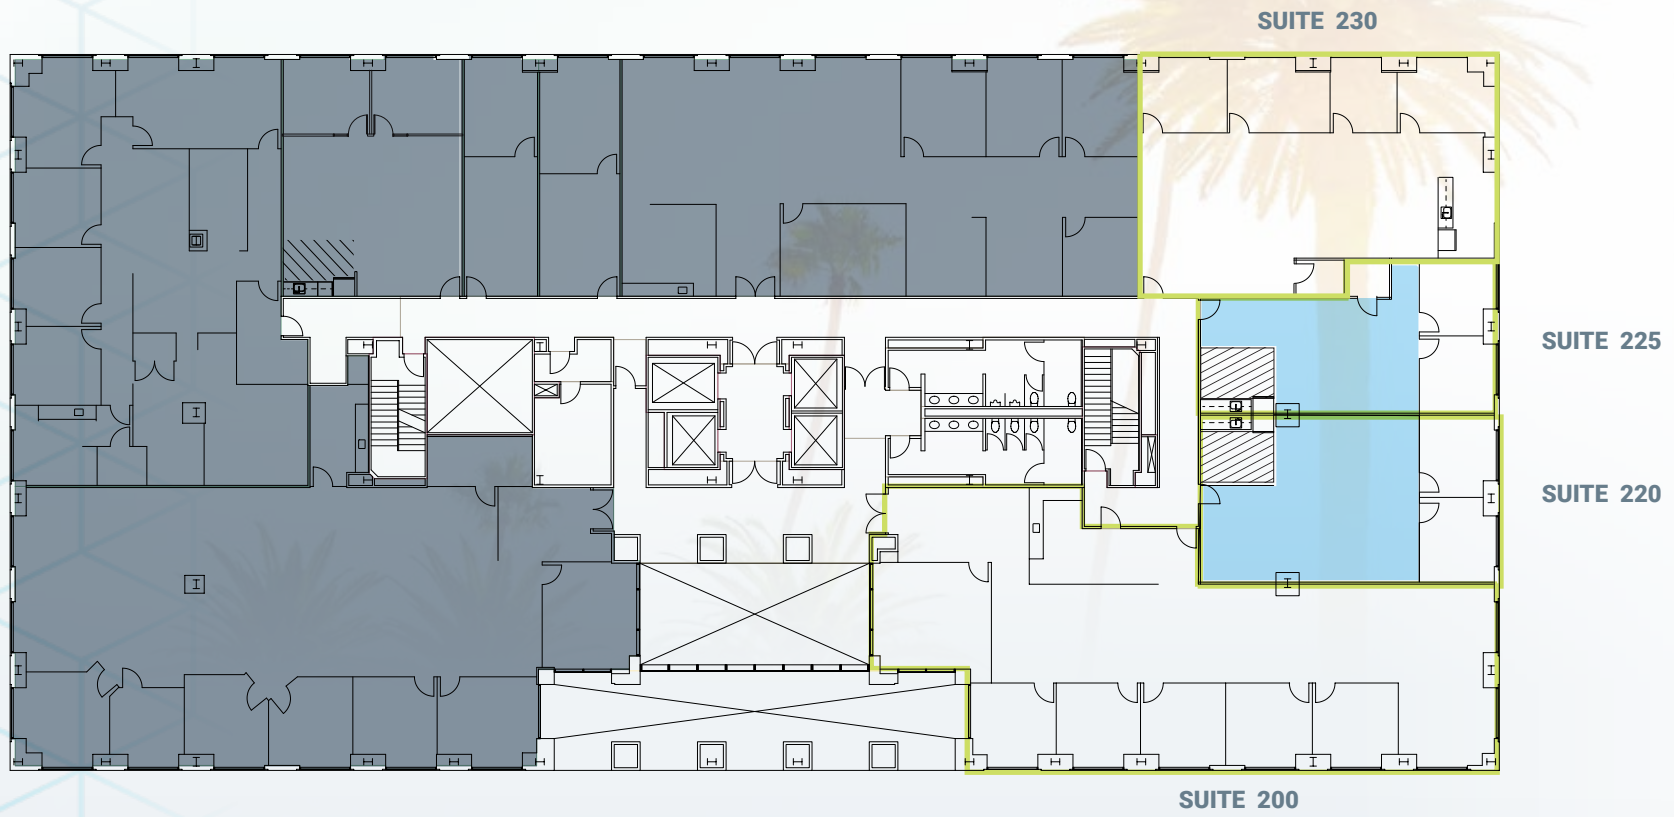

# 2ND FLOOR PLAN

Suite 200	Suite 220	Suite 225	Suite 230
4,062 SF	1,418 SF	1,144 SF	2,190 SF

■ Open Ceiling   
 ▨ Polished Concrete