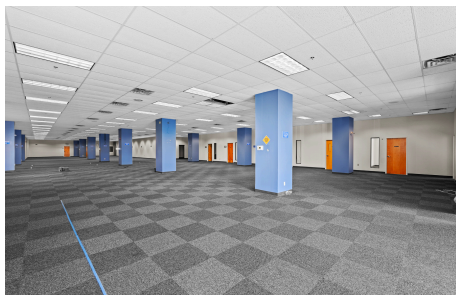

SHETLAND PARK

45 CONGRESS STREET,
SUITE 4100
SALEM, MA 01970

TYPE

OFFICE SUITE

SIZE

41,648 SQ FT

SPACE OVERVIEW

Spacious office suite with great visibility. Desirable endcap location with private dedicated entrance. Stunning waterfront views! Perfect opportunity for company HQ, medical use, or other professional/public services. Space can be subdivided.