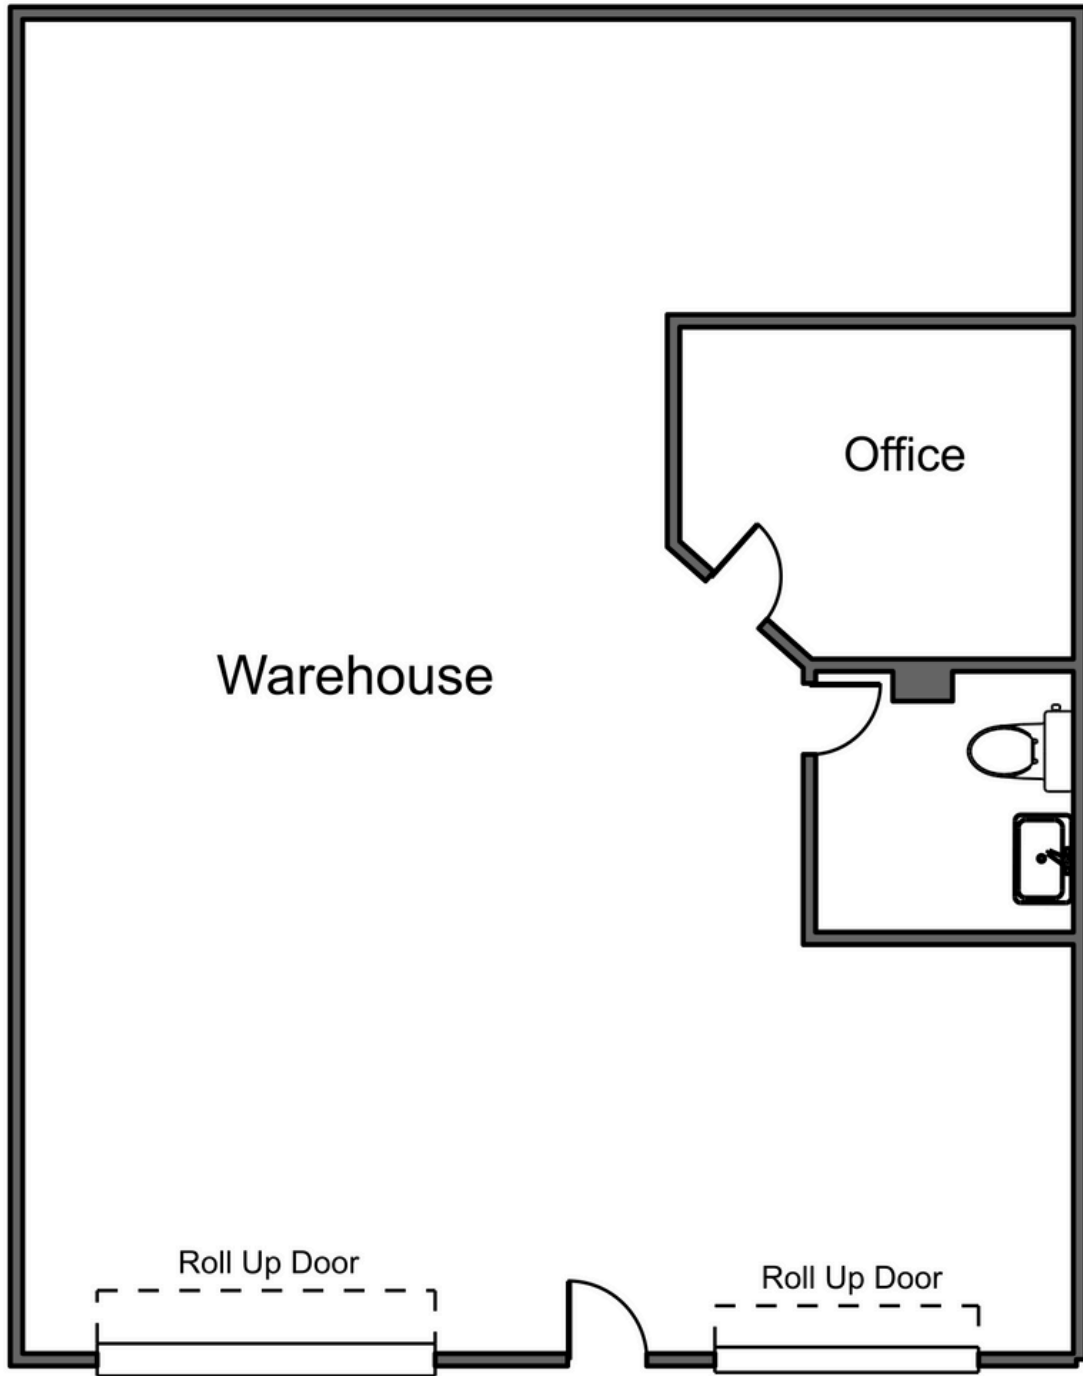

**GOBLE
PROPERTIES**

460 REYNOLDS CIRCLE SAN JOSE, CA

Industrial For Lease
1,950 SF

 **GOBLE
PROPERTIES**
GOBLEPROPERTIES.COM

Contact Us
408-452-1754
contact@gobleproperties.com

**460 Reynolds Circle
1,950 SF**

***Floor-plans are not to scale and are for layout purposes only.**

UNIT HIGHLIGHTS

- **1, 950 sq. ft.**
- **Office**
- **1 Restroom**
- **1 Grade Level Roll Up Door**
- **100 amps**
- **1:1 Parking Ratio**