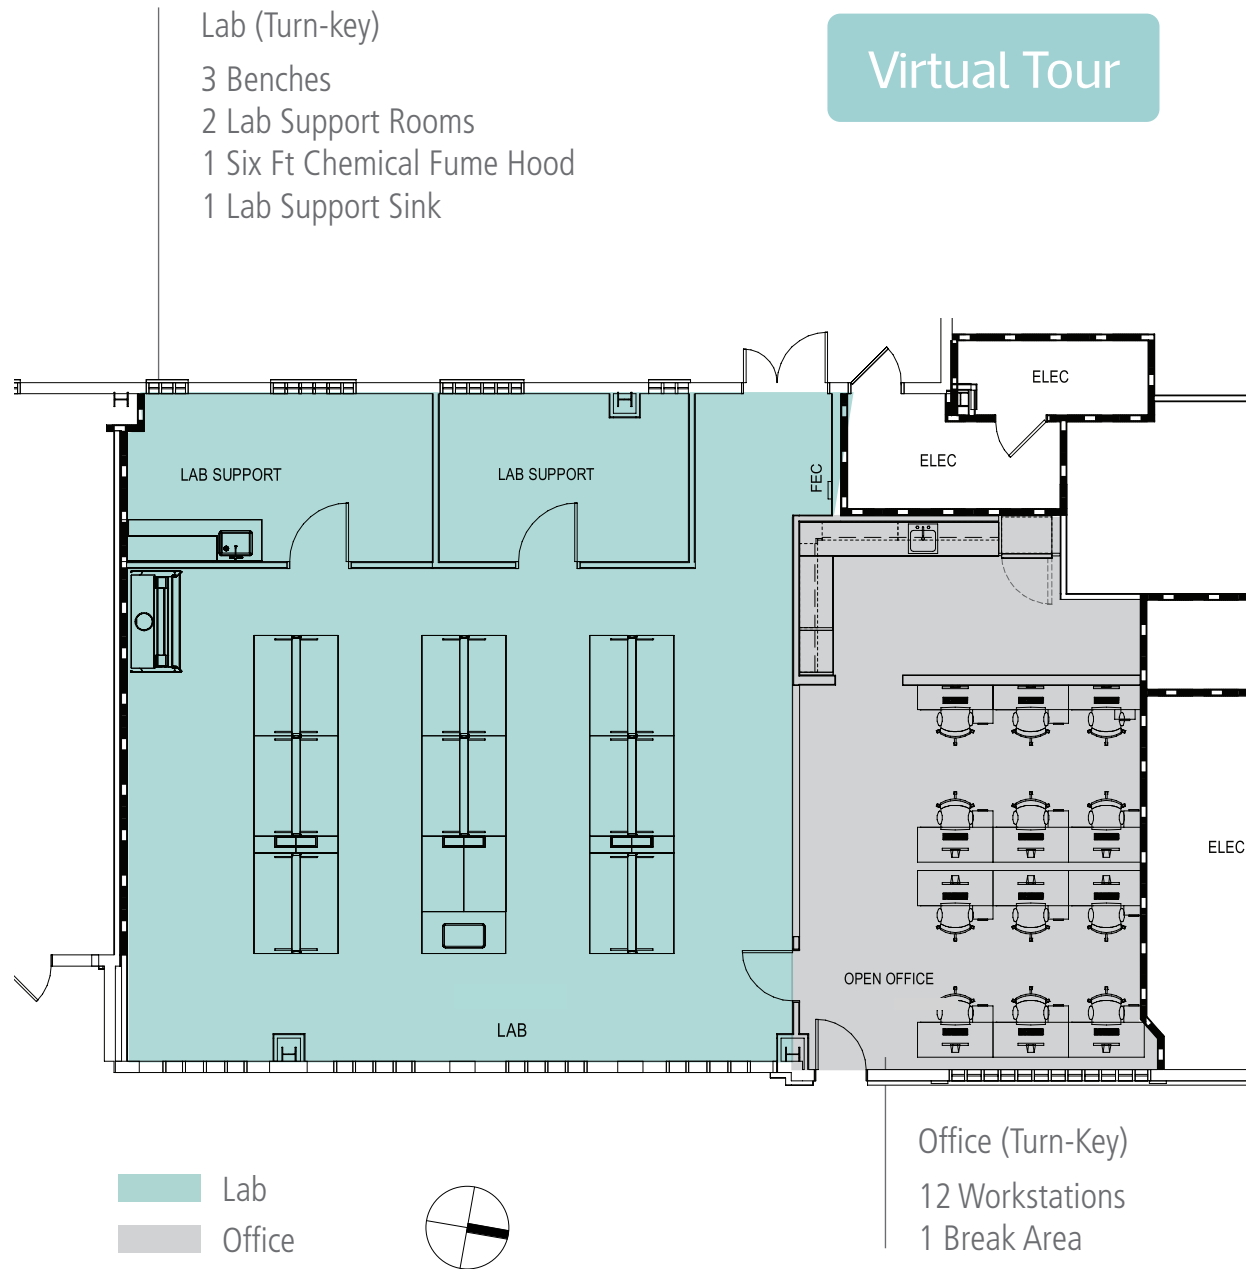

# 12250 EL CAMINO REAL

First Floor TURN-KEY plan

## Suite 110 ± 3,200 RSF

Virtual Tour