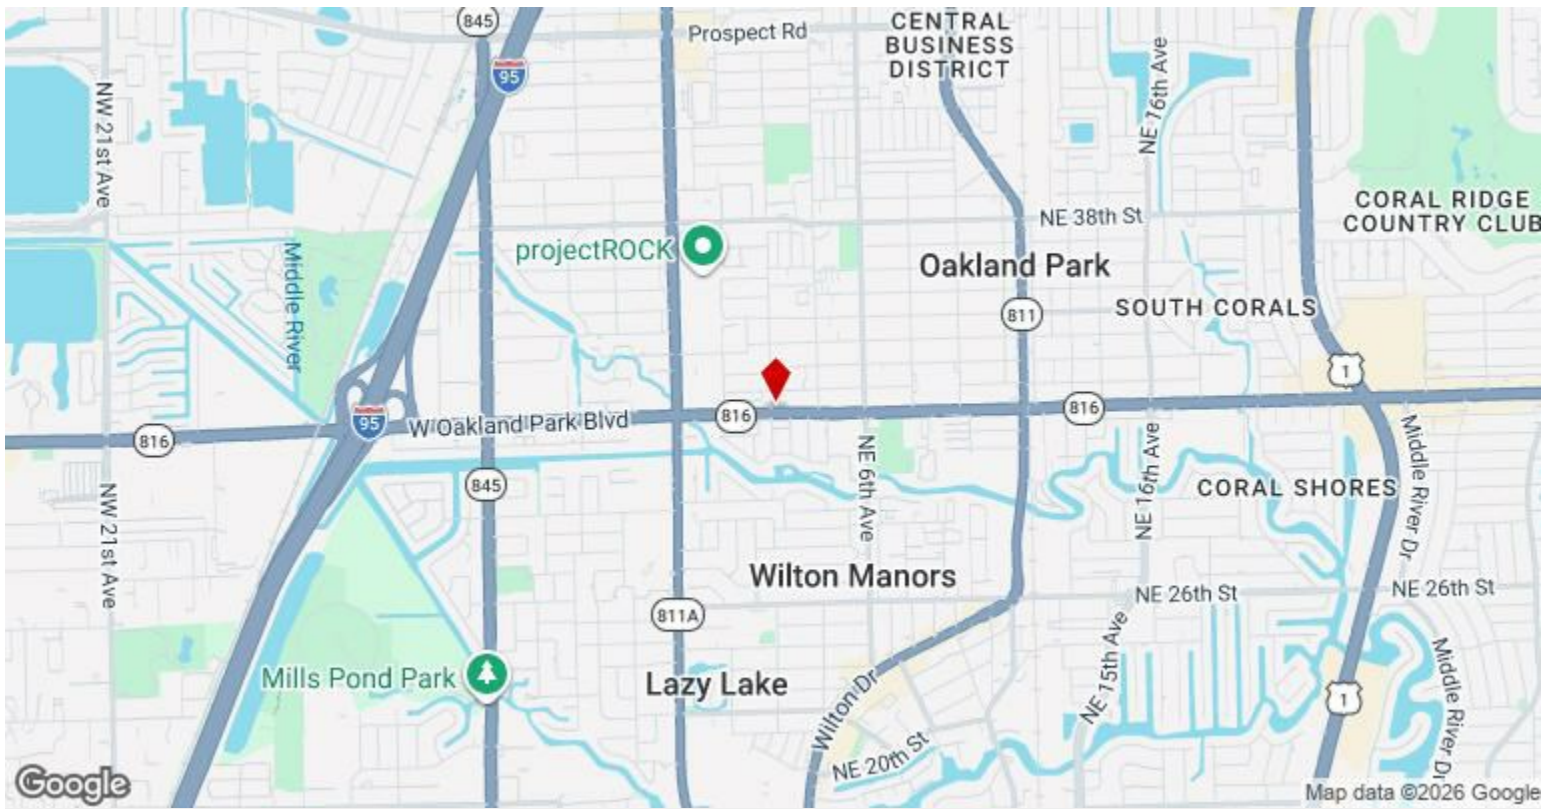

401 E Oakland Park Blvd, Fort Lauderdale, FL 33334