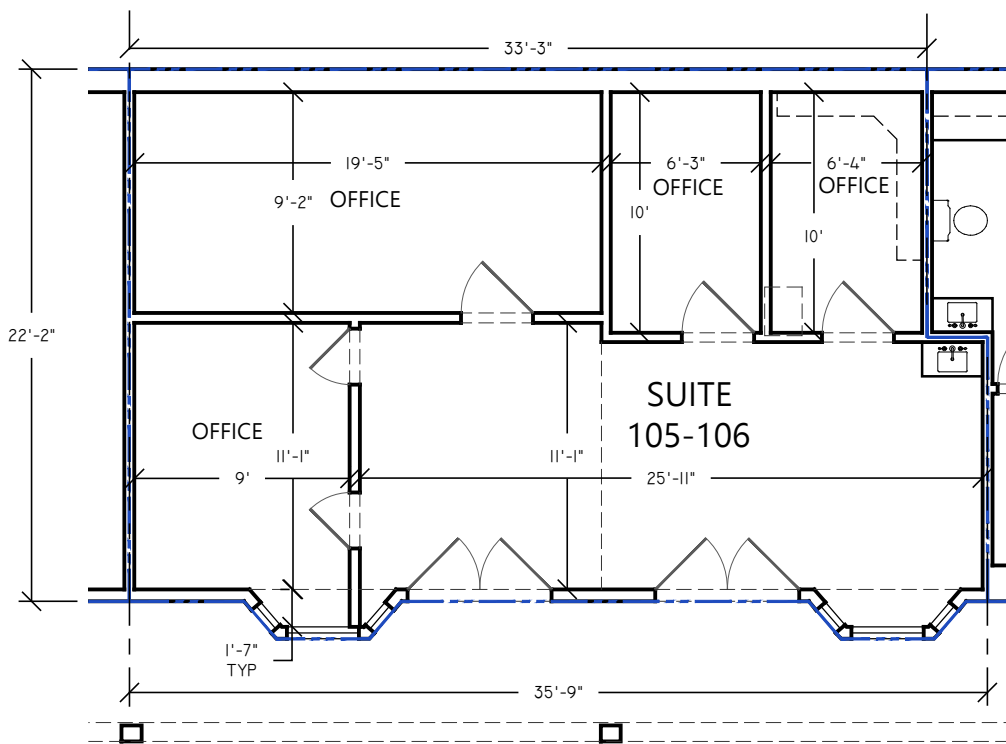

3148 EL CAMINO REAL

SANTA CLARA, CA 95051

STE 105-106

781 SQFT

AX-6

THIS DRAWING IS A RECORD OF REAL PROPERTY THAT IS GENERALLY ACCEPTED TO BE SUITABLE FOR USE IN PLANNING, DESIGN, LEASE, AND GENERAL ASSET MANAGEMENT. IT SHOULD NOT BE USED TO DETERMINE EXACT MEASUREMENTS OF SPACES OR ARTIFACTS FOUND HEREIN FOR ANY PURPOSE.

EXTERIOR ELEMENTS HAVE BEEN MEASURED AND DRAFTED FOR REFERENCE ONLY - THIS IS NOT A SURVEY.

REF: 3148SF-1\_SantaClara\_OFC  
 REV: 0  
 DRAWN BY: CS  
 AUDITED BY: TL  
 FIELD MEASURE: 2/03/2025

SCALE:  
 1/8"=1'-0"