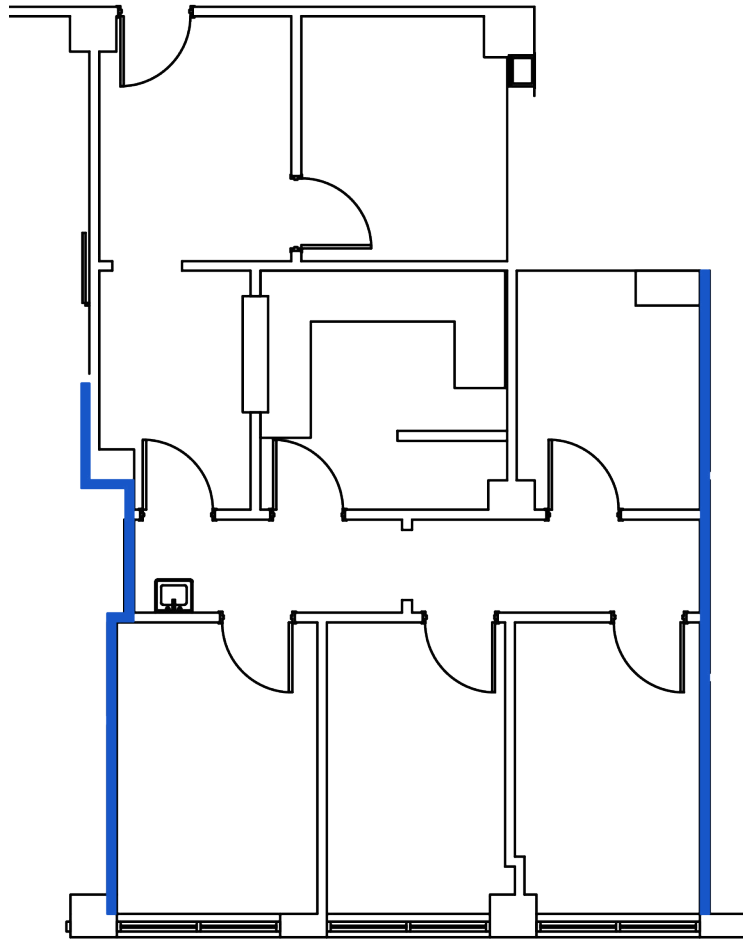

SUITE PLAN

DePaul Professional Office Building

1160 Varnum St NE
Washington DC

SUITE 208
1,057 RSF

*Contiguous 1,057 RSF to 11,346 RSF

For Leasing Information

Contact Regional Leasing Director
Tyler Miller at (804) 836-4473
Tyler.Miller@Lillibridge.com