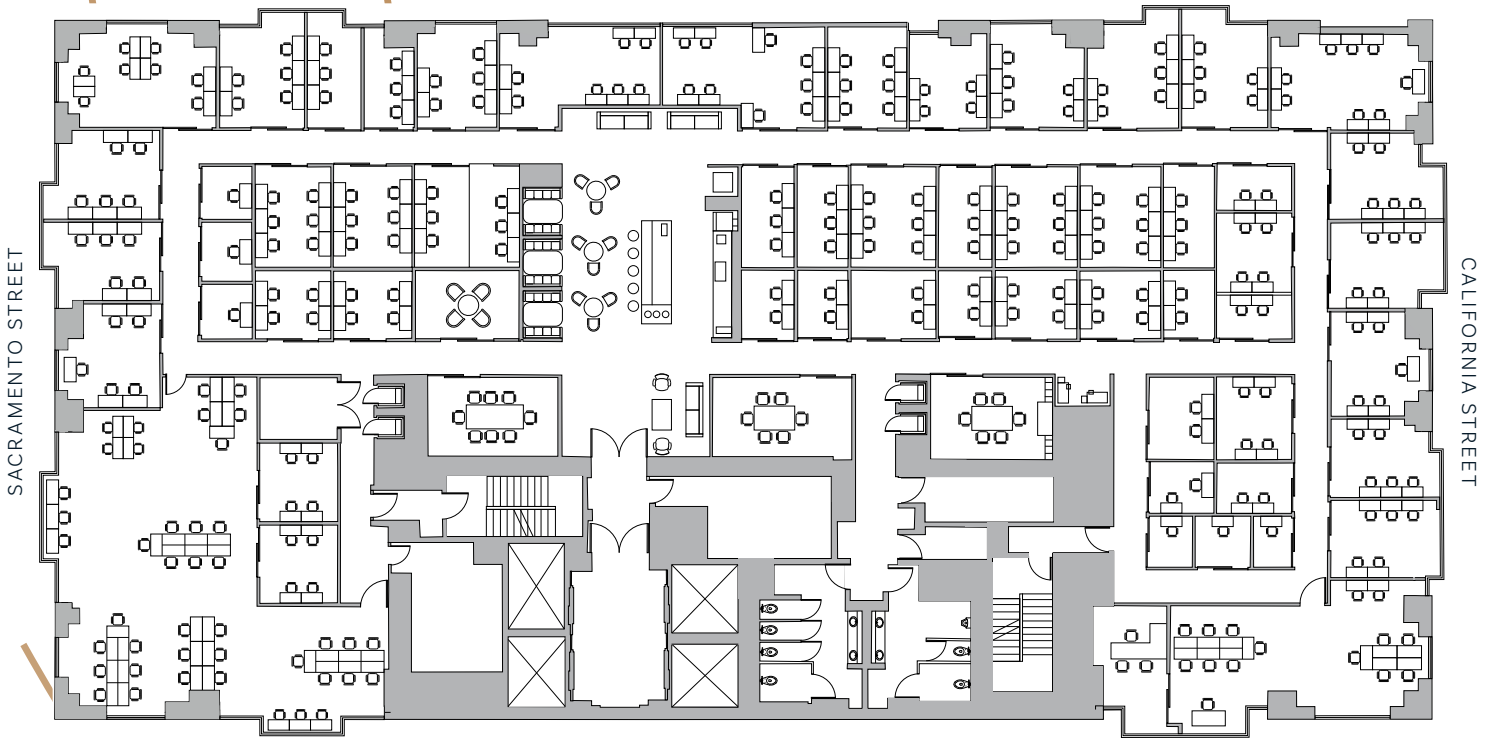

# SUITE 1400

14,914 RSF

Fully furnished plug-and-play creative suite  
Column free side-core design

- 280** Workstations
- 60** Team Rooms
- 4** Meeting Rooms
- 4** Call Rooms
- 1** Lounge Break Area
- 1** Kitchenette
- IT** Storage Rooms

KEARNY STREET

ICONIC NORTH FACING BAY VIEWS