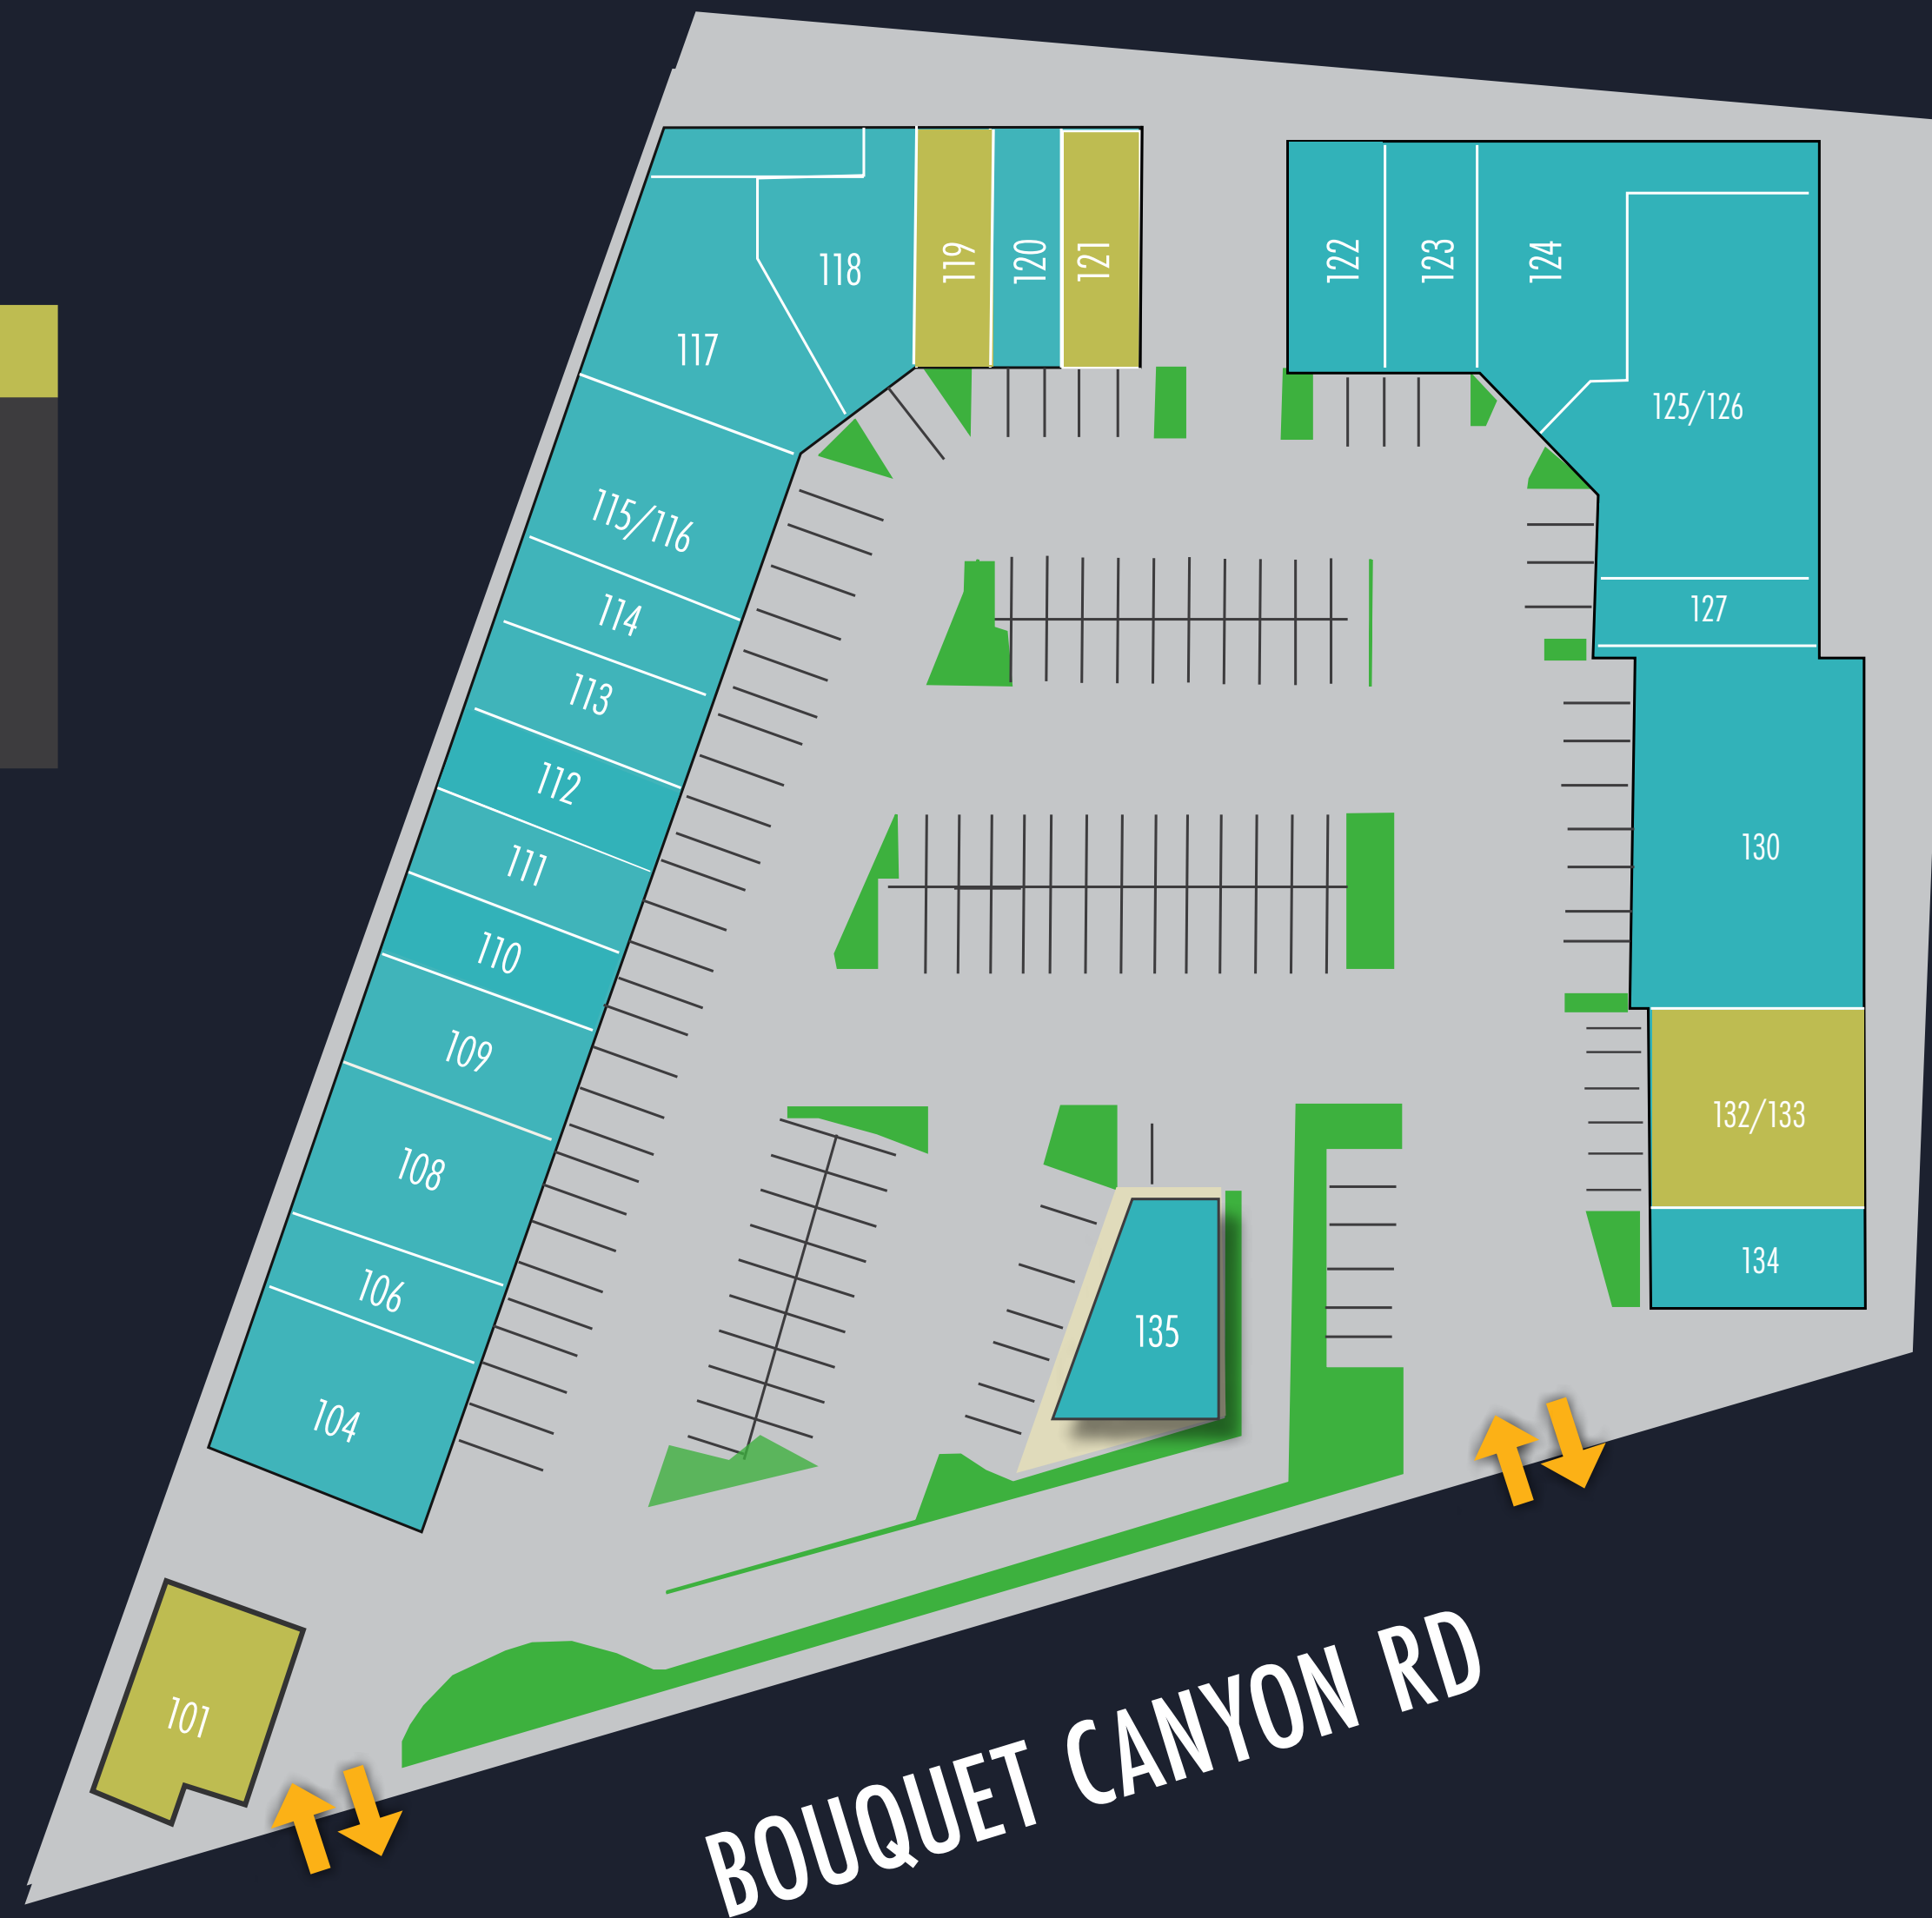

SITE PLAN

ROSEDELL RD

AVAILABILITY

SUITE NUMBER	GLA (SF)
101	1,612
119	894
121	1,085
132/133	2,191

AVAILABLE

LEASED

TENANT LIST

SUITE NUMBER	TENANT
104	Oak Tree Liquor
106	Rolla Teriyaki
108	Best Cleaners
109	Tropical Waters Pet Supplies
110	Golden Barbershop
111	H&R Block
112	Hair It Is
113	American Medical Response
114	China Foot Massage
115/116	Hellion Core Fitness
117	Forever Summer Tan
118	Kizmar Collectibles
120	Kupcake Kitchen
122	The Cereal Box
123	Peace, Luv & Beauty
124	Precious Pets
125/126	Santa Clarita Karate
127	Sunrise Nails & Salon
130	Saugus Animal Hospital
134	Domino's Pizza
135	Starbucks