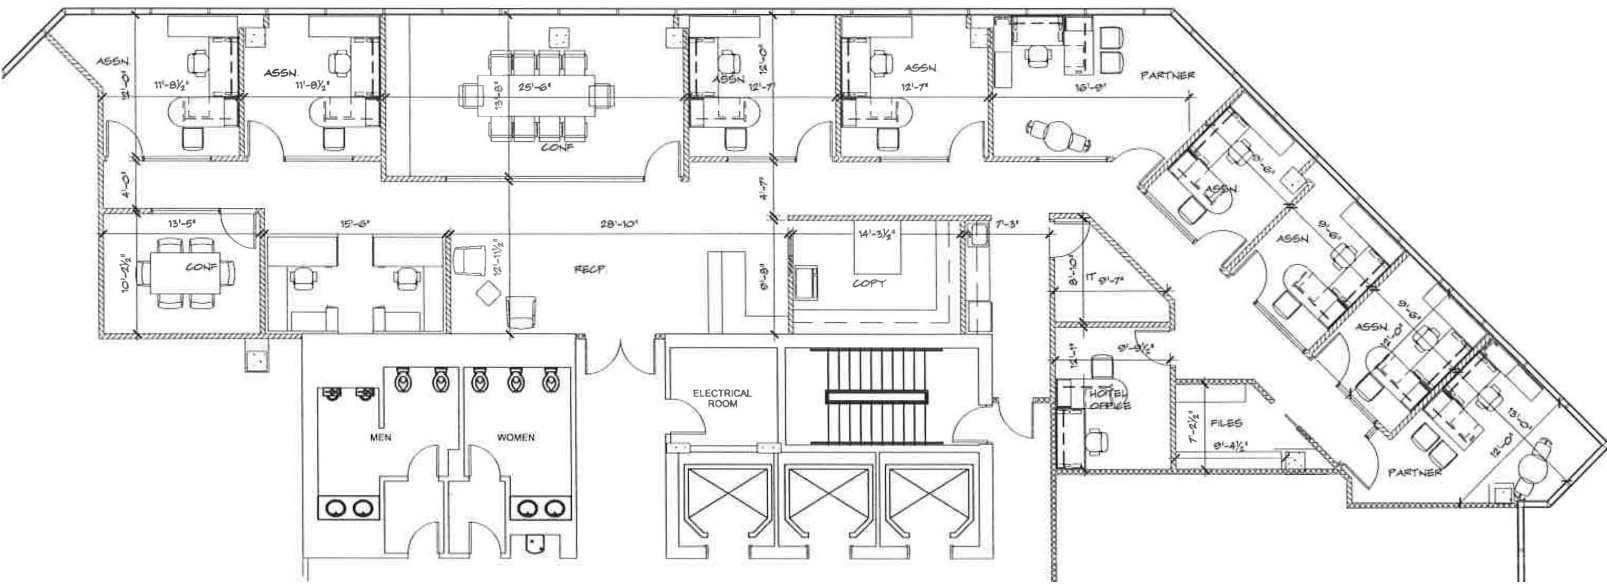

NORTHBRIDGE

CENTRE

515 NORTH FLAGLER DRIVE | WEST PALM BEACH, FL 33401

Suite 400 | 4,576 RSF

For More Information

Kevin Probel
Senior Managing Director
+1 561 676 2131
kevin.probel@jll.com

Kevin McCarthy
Senior Managing Director
+1 561 292 2668
kevin.mccarthy@jll.com