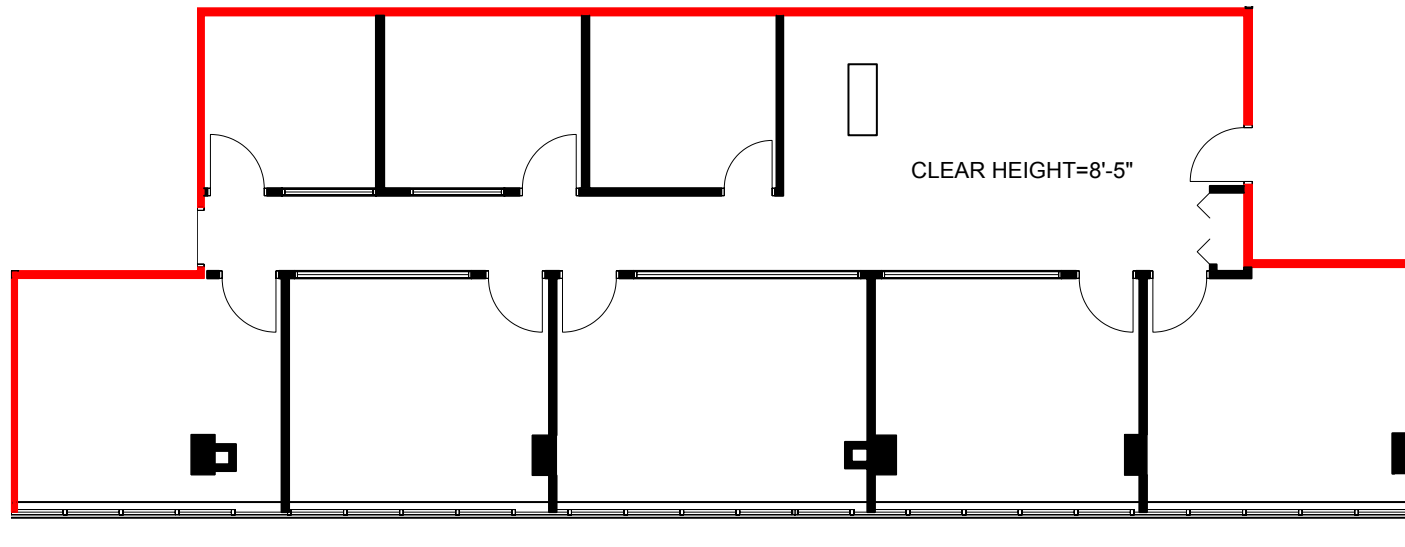

6th Floor

Suite 602 — 2,325 RSF

For leasing information, please contact:

Juan Marin

JUAN.MARIN@BLANCACRE.COM
786.498.4422

Christina Stine Jolley

CHRISTINA.JOLLEY@BLANCACRE.COM
954.395.2112

BLANCA COMMERCIAL REAL ESTATE, INC.
LICENSED REAL ESTATE BROKER
BLANCACRE.COM