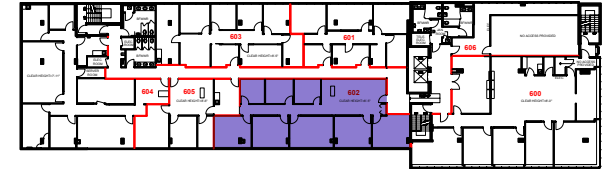

6th Floor

Suite 602 — 2,325 RSF

For leasing information, please contact:

Juan Marin

JUAN.MARIN@BLANCACRE.COM
786.498.4422

Christina Stine Jolley

CHRISTINA.JOLLEY@BLANCACRE.COM
954.395.2112

BLANCA COMMERCIAL REAL ESTATE, INC.
LICENSED REAL ESTATE BROKER
BLANCACRE.COM